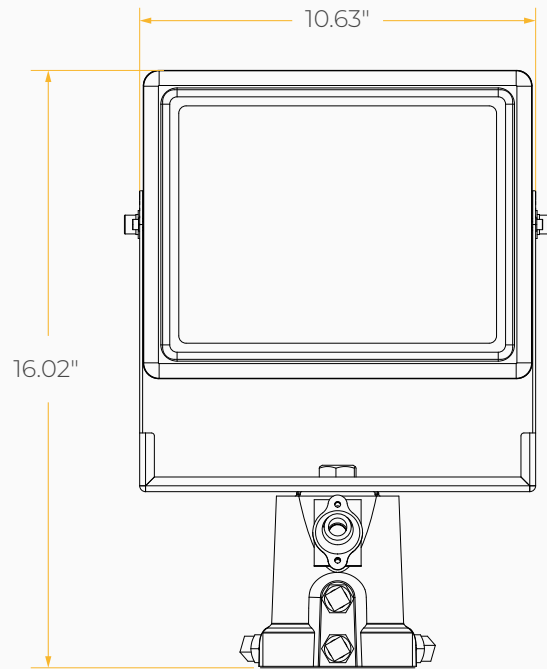

BOLT MINI

SPECIFICATION SHEET
OUTDOOR

HIGH PERFORMING AND COMPACT LUMINAIRE
FOR GREATER HEIGHTS

Housing

Diameter : 4.14" x 11" x 9.06" | Weight : 9.7 lbs

Material

Housing: High Pressure Die-Cast Aluminum
Lens: Tempered Glass

Housing

- Diameter:
60W / 100W: 4.14" x 11" x 9.06"
150W / 200W: 8.26" x 11.41" x 9.05"
- Material: High Pressure Die-Cast Aluminum, Tempered Glass
- Weight:
60W / 100W: 9.7 lbs
150W / 200W: 14.6 lbs

Mounting

Tenon slipfitter fits 2.375" to 2.875" OD tenon.

DIMENSIONS

60W / 100W

DIMENSIONS

150W / 200W