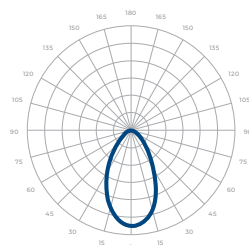

PERFORMANCE SUMMARY*

Delivered Lumens				
CCT/WATTAGE	3000K	3500K	4000K	5000K
60W	6,930lm	7,200lm	7,170lm	7,780lm
100W	10,535lm	10,800lm	10,990lm	11,850lm
150W	18,355lm	19,000lm	19,125lm	21,330lm
200W	22,950lm	23,800lm	23,990lm	26,295lm

*Beam Angle: 60° *Tolerance ±8%

Current Consumption		
WATTAGE / VOLT	120V	277V
60W	0.55A	0.22A
100W	0.92A	0.4A
150W	1.38A	0.6A
200W	1.83A	0.8A

PHOTOMETRICS

Below is a typical photometric representation of the Bolt Mini fixture. Please download IES files to ensure exact photometric value.

60°