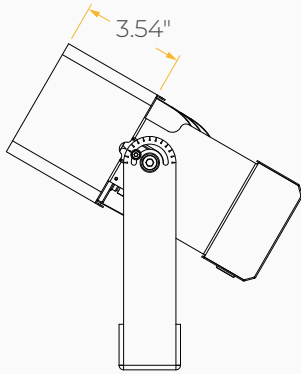

BOLT MINI

SPECIFICATION SHEET
OUTDOOR

HIGH PERFORMING AND COMPACT LUMINAIRE
FOR GREATER HEIGHTS

Housing

Diameter : 4.14" x 11" x 9.06" | Weight : 9.7 lbs

Material

Housing: High Pressure Die-Cast Aluminum
Lens: Tempered Glass

Housing

- Diameter:
60W / 100W: 4.14" x 11" x 9.06"
150W / 200W: 8.26" x 11.41" x 9.05"
- Material: High Pressure Die-Cast Aluminum, Tempered Glass
- Weight:
60W / 100W: 9.7 lbs
150W / 200W: 14.6 lbs

Mounting

*Beam Angle: 60° *Tolerance ±8%

Current Consumption		
WATTAGE / VOLT	120V	277V
60W	0.55A	0.22A
100W	0.92A	0.4A
150W	1.38A	0.6A
200W	1.83A	0.8A

PHOTOMETRICS

Below is a typical photometric representation of the Bolt Mini fixture. Please download IES files to ensure exact photometric value.

30°

60°

WIDE

ACCESSORIES

60W / 100W

Glare Shield Baffle

Glare Shield Visor

Wire Guard