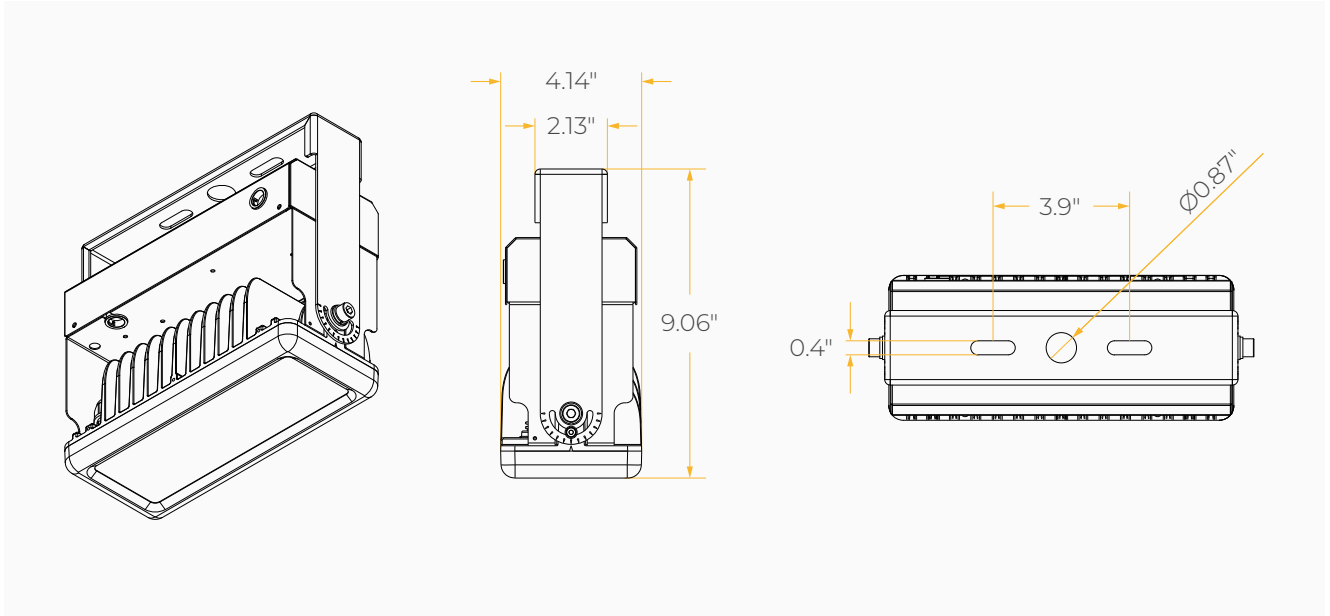

BOLT MINI

SPECIFICATION SHEET
OUTDOOR

HIGH PERFORMING AND COMPACT LUMINAIRE
FOR GREATER HEIGHTS

Housing

Diameter : 4.14" x 11" x 9.06" | Weight : 9.7 lbs

Material

Housing: High Pressure Die-Cast Aluminum
Lens: Tempered Glass

Housing

- Diameter:
60W / 100W: 4.14" x 11" x 9.06"
150W / 200W: 8.26" x 11.41" x 9.05"
- Material: High Pressure Die-Cast Aluminum, Tempered Glass
- Weight:
60W / 100W: 9.7 lbs
150W / 200W: 14.6 lbs

Mounting

Tenon slipfitter fits 2.375" to 2.875" OD tenon.

DIMENSIONS

60W / 100W

DIMENSIONS

150W / 200W