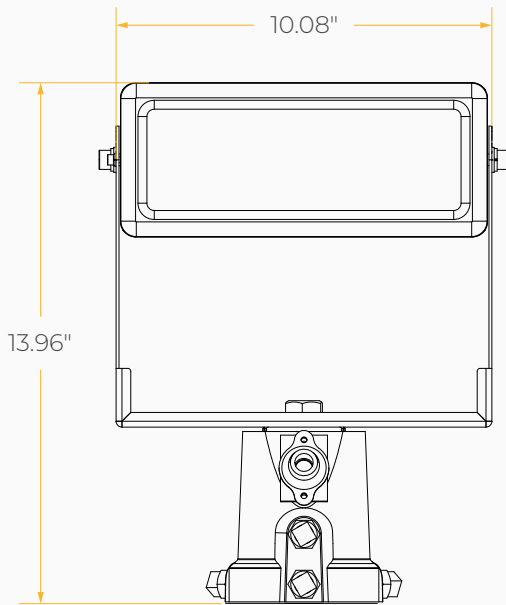

ACCESSORIES

Slipfitter

60W / 100W