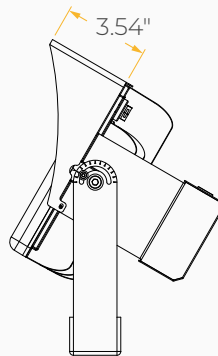

Glare Shield Visor