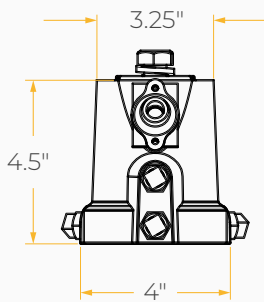

BOLT MINI

SPECIFICATION SHEET
OUTDOOR

HIGH PERFORMING AND COMPACT LUMINAIRE
FOR GREATER HEIGHTS

Housing

Diameter : 4.14" x 11" x 9.06" | Weight : 9.7 lbs

Material

Housing: High Pressure Die-Cast Aluminum
Lens: Tempered Glass

Housing

- Diameter:
60W / 100W: 4.14" x 11" x 9.06"
150W / 200W: 8.26" x 11.41" x 9.05"
- Material: High Pressure Die-Cast Aluminum, Tempered Glass
- Weight:
60W / 100W: 9.7 lbs
150W / 200W: 14.6 lbs

Mounting

*Beam Angle: 60° *Tolerance ±8%

Current Consumption		
WATTAGE / VOLT	120V	277V
60W	0.55A	0.22A
100W	0.92A	0.4A
150W	1.38A	0.6A
200W	1.83A	0.8A

PHOTOMETRICS

Below is a typical photometric representation of the Bolt Mini fixture. Please download IES files to ensure exact photometric value.

Tenon slipfitter fits 2.375" to 2.875" OD tenon.

DIMENSIONS

60W / 100W

DIMENSIONS

150W / 200W