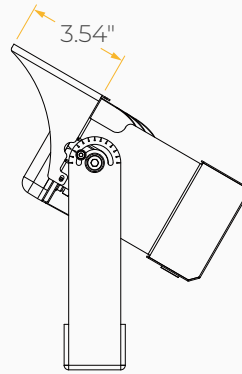

Housing

- Diameter:
60W / 100W: 4.14" x 11" x 9.06"
150W / 200W: 8.26" x 11.41" x 9.05"
- Material: High Pressure Die-Cast Aluminum, Tempered Glass
- Weight:
60W / 100W: 9.7 lbs
150W / 200W: 14.6 lbs

Mounting

*Beam Angle: 60° *Tolerance ±8%

Current Consumption		
WATTAGE / VOLT	120V	277V
60W	0.55A	0.22A
100W	0.92A	0.4A
150W	1.38A	0.6A
200W	1.83A	0.8A

PHOTOMETRICS

Below is a typical photometric representation of the Bolt Mini fixture. Please download IES files to ensure exact photometric value.

30°

60°

WIDE

ACCESSORIES

60W / 100W

Glare Shield Baffle

Glare Shield Visor

Wire Guard

Tenon slipfitter fits 2.375" to 2.875" OD tenon.

DIMENSIONS

60W / 100W

DIMENSIONS

150W / 200W