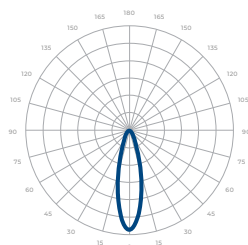

Housing

- Diameter:
60W / 100W: 4.14" x 11" x 9.06"
150W / 200W: 8.26" x 11.41" x 9.05"
- Material: High Pressure Die-Cast Aluminum, Tempered Glass
- Weight:
60W / 100W: 9.7 lbs
150W / 200W: 14.6 lbs

Mounting

- Bracket

Warranty

- 5-year limited warranty

Listing

- ETL Damp Location Listed
- FCC
- CE
- IP 65
- IK10

PERFORMANCE SUMMARY*

Delivered Lumens				
CCT/WATTAGE	3000K	3500K	4000K	5000K
60W	6,930lm	7,200lm	7,170lm	7,780lm
100W	10,535lm	10,800lm	10,990lm	11,850lm
150W	18,355lm	19,000lm	19,125lm	21,330lm
200W	22,950lm	23,800lm	23,990lm	26,295lm

*Beam Angle: 60° *Tolerance ±8%

Current Consumption		
WATTAGE / VOLT	120V	277V
60W	0.55A	0.22A
100W	0.92A	0.4A
150W	1.38A	0.6A
200W	1.83A	0.8A

PHOTOMETRICS

Below is a typical photometric representation of the Bolt Mini fixture. Please download IES files to ensure exact photometric value.