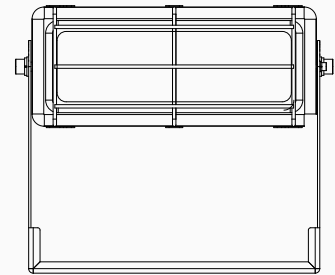

ACCESSORIES

60W / 100W

Wire Guard

150W / 200W

Glare Shield Baffle

Glare Shield Visor

Wire Guard