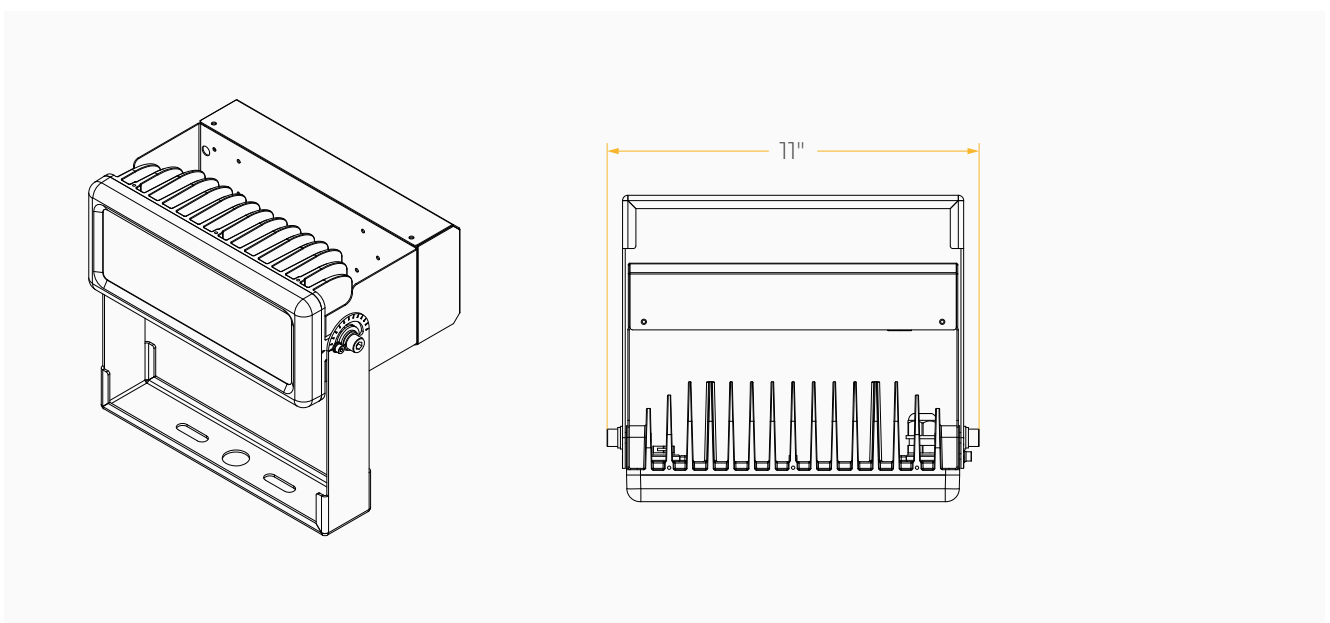

Tenon slipfitter fits 2.375" to 2.875" OD tenon.

DIMENSIONS

60W / 100W

DIMENSIONS

150W / 200W