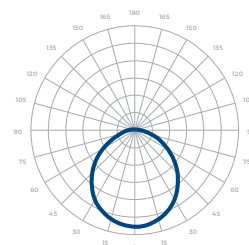

PERFORMANCE SUMMARY*

Delivered Lumens				
CCT/WATTAGE	3000K	3500K	4000K	5000K
60W	6,930lm	7,200lm	7,170lm	7,780lm
100W	10,535lm	10,800lm	10,990lm	11,850lm
150W	18,355lm	19,000lm	19,125lm	21,330lm
200W	22,950lm	23,800lm	23,990lm	26,295lm

*Beam Angle: 60° *Tolerance ±8%

Current Consumption		
WATTAGE / VOLT	120V	277V
60W	0.55A	0.22A
100W	0.92A	0.4A
150W	1.38A	0.6A
200W	1.83A	0.8A

PHOTOMETRICS

Below is a typical photometric representation of the Bolt Mini fixture. Please download IES files to ensure exact photometric value.

WIDE