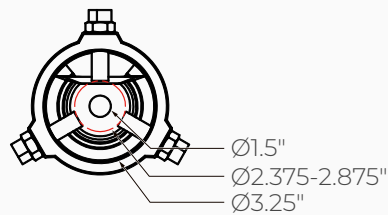

Tenon slipfitter fits 2.375" to 2.875" OD tenon.

DIMENSIONS

60W / 100W

DIMENSIONS

150W / 200W