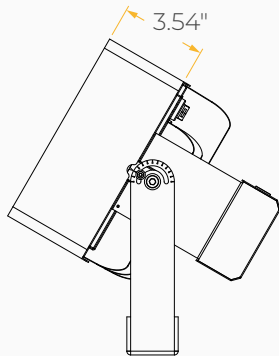

Glare Shield Baffle