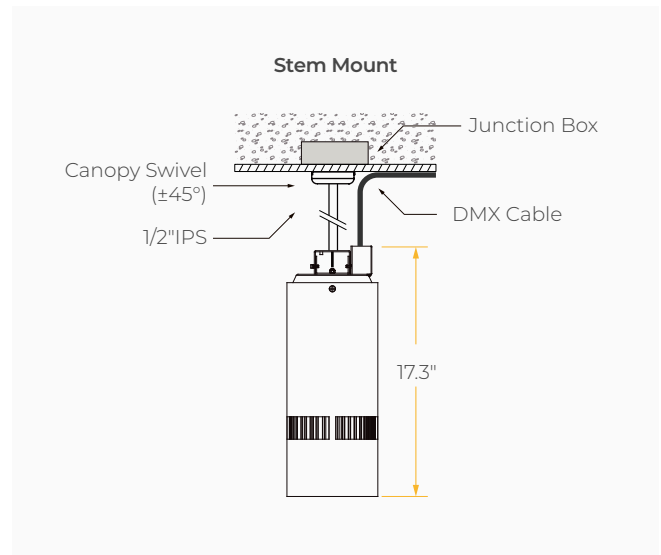

**Housing**

- Diameter: Ø6.4"
- Height: 15"
- Material: High Pressure Die-Cast Aluminum
- Weight: 19.8 lbs

**Mounting**

- Stem 2ft or 4ft; 45° Swivel Canopy Included
- Adjustable Cable 10ft
- Surface Mount
- Wall Mount
- Sloped Adjustable Cable 10ft
- Yoke Mount

	Current Consumption	
WATTAGE / VOLT	120V	277V
40W	0.37A	0.16A
60W	0.55A	0.24A
80W	0.73A	0.32A
100W	0.92A	0.4A

\*Beam Angle: 40° \*Tolerance ±8%

**PHOTOMETRICS**

Below is a typical photometric representation of the Atria 6 fixture. Please download IES files to ensure exact photometric value.

**DIMENSIONS**

**MOUNTING OPTIONS\***

\*Junction Box not included

**MOUNTING OPTIONS\***

\*Junction Box not included