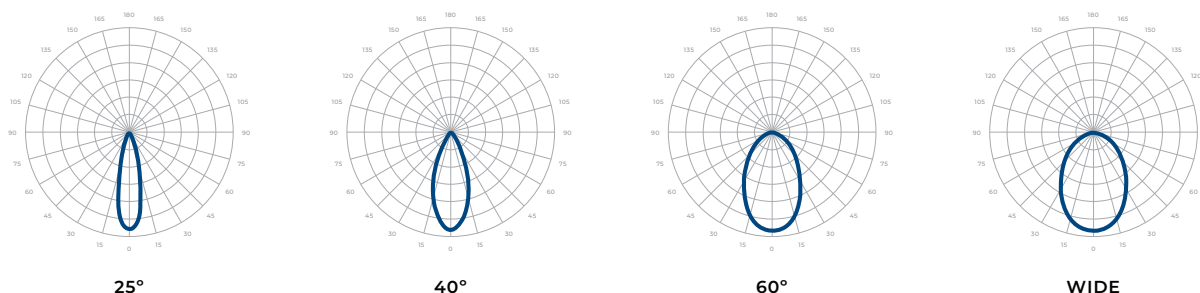

**Housing**

- Diameter: Ø6.4"
- Height: 15"
- Material: High Pressure Die-Cast Aluminum
- Weight: 19.8 lbs

**Mounting**

- Stem 2ft or 4ft; 45° Swivel Canopy Included
- Adjustable Cable 10ft
- Surface Mount
- Wall Mount
- Sloped Adjustable Cable 10ft
- Yoke Mount

**Warranty**

- 5-year limited warranty

**Listing**

- ETL Wet Location Listed
- CE
- FCC
- UKCA
- IP65 Rated

**PERFORMANCE SUMMARY\***

	STD (Standard)			
CCT/WATTAGE	2700K	3000K	3500K	4000K
40W	2,760lm	2,850lm	2,985lm	3,140lm
60W	4,605lm	4,990lm	5,095lm	5,155lm
80W	6,195lm	6,710lm	6,860lm	6,930lm
100W	8,145lm	8,825lm	9,015lm	9,110lm

	Current Consumption	
WATTAGE / VOLT	120V	277V
40W	0.37A	0.16A
60W	0.55A	0.24A
80W	0.73A	0.32A
100W	0.92A	0.4A

\*Beam Angle: 40° \*Tolerance ±8%

**PHOTOMETRICS**

Below is a typical photometric representation of the Atria 6 fixture. Please download IES files to ensure exact photometric value.