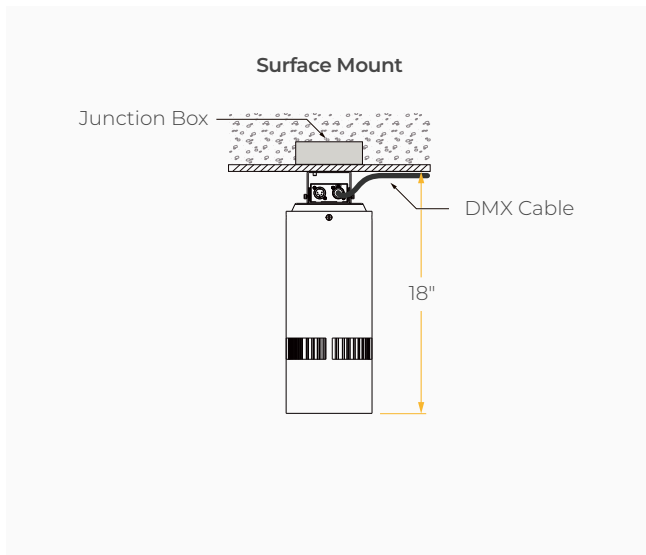

**Housing**

- Diameter: Ø6.4"
- Height: 15"
- Material: High Pressure Die-Cast Aluminum
- Weight: 19.8 lbs

**Mounting**

- Stem 2ft or 4ft; 45° Swivel Canopy Included
- Adjustable Cable 10ft
- Surface Mount
- Wall Mount
- Sloped Adjustable Cable 10ft
- Yoke Mount

	Current Consumption	
WATTAGE / VOLT	120V	277V
40W	0.37A	0.16A
60W	0.55A	0.24A
80W	0.73A	0.32A
100W	0.92A	0.4A

\*Beam Angle: 40° \*Tolerance ±8%

**PHOTOMETRICS**

Below is a typical photometric representation of the Atria 6 fixture. Please download IES files to ensure exact photometric value.

**DIMENSIONS**

**MOUNTING OPTIONS\***

\*Junction Box not included

**MOUNTING OPTIONS\***

\*Junction Box not included