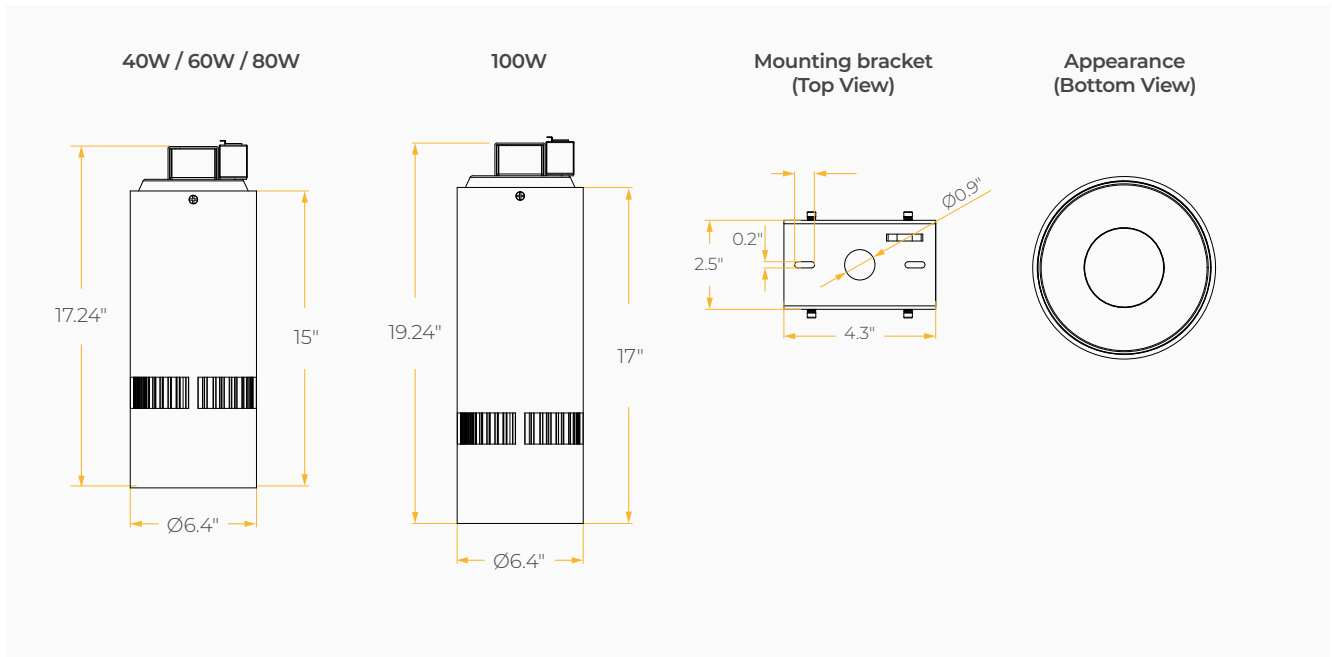

## Housing

Diameter : Ø6.4" | Height : 15" | Weight : 19.8 lbs

**Housing**

- Diameter: Ø6.4"
- Height: 15"
- Material: High Pressure Die-Cast Aluminum
- Weight: 19.8 lbs

**Mounting**

- Stem 2ft or 4ft; 45° Swivel Canopy Included
- Adjustable Cable 10ft
- Surface Mount
- Wall Mount
- Sloped Adjustable Cable 10ft
- Yoke Mount

	Current Consumption	
WATTAGE / VOLT	120V	277V
40W	0.37A	0.16A
60W	0.55A	0.24A
80W	0.73A	0.32A
100W	0.92A	0.4A

\*Beam Angle: 40° \*Tolerance ±8%

**PHOTOMETRICS**

Below is a typical photometric representation of the Atria 6 fixture. Please download IES files to ensure exact photometric value.

**DIMENSIONS**

**MOUNTING OPTIONS\***

\*Junction Box not included

**MOUNTING OPTIONS\***

\*Junction Box not included