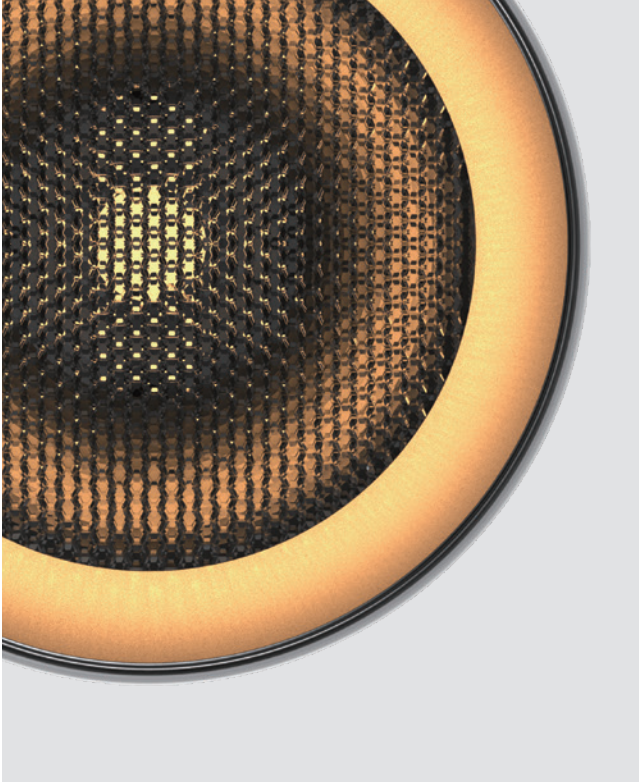

# DOT SERIES

METEOR

## **DESIGN PHILOSOPHY**

The Dot series are a range of small aperture microcylinders, that are minimal, elegant and decorative. These petite cylinders blend seamlessly in a space, shying away from the limelight and instead, helping illuminate the important things.

## **POINT & LIGHT**

The Dot 2.5 is available in a Surface Adjustable Mount with 355-degree rotation and 90-degree tilt. Just point and light up art, living walls, branding and anything that captures your imagination.

## **FIVE COLOR TRIMS**

Available in  
Black, White, Silver,  
Blue and Gold

**UGR <19  
GLARE RATING**

Well Building Certified