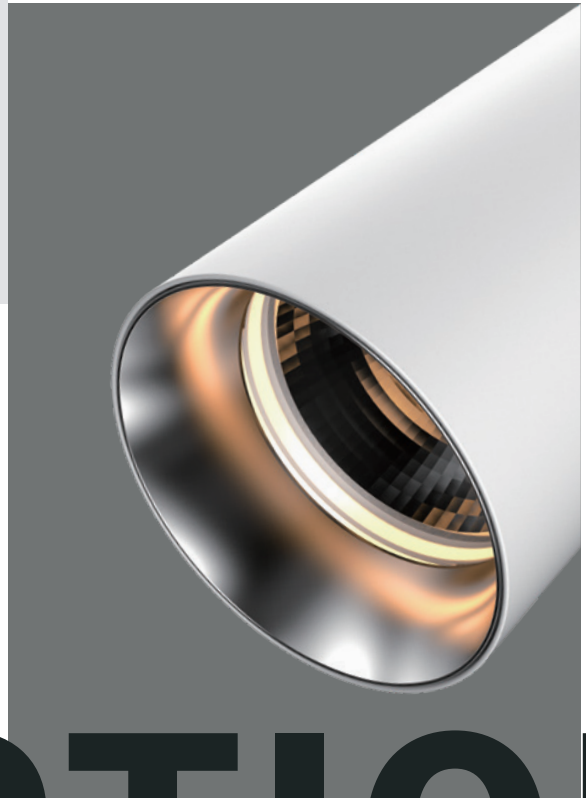

FIVE COLOR TRIMS

Available in
Black, White, Silver,
Blue and Gold

**UGR <19
GLARE RATING**

Well Building Certified