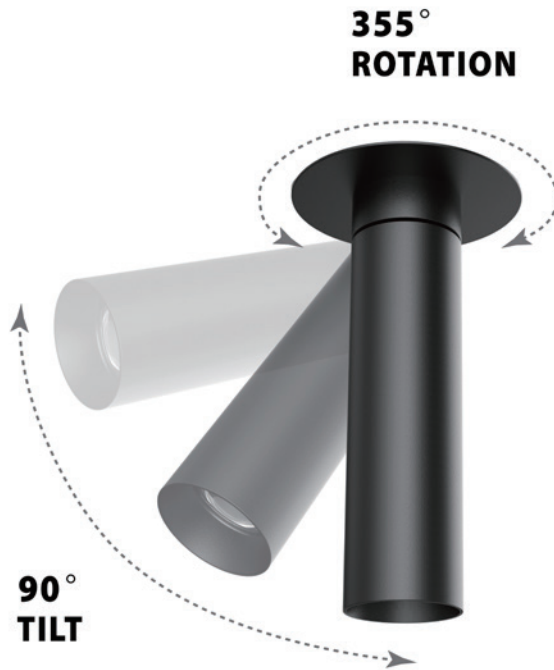

# DOT SERIES

METEOR

## **DESIGN PHILOSOPHY**

The Dot series are a range of small aperture microcylinders, that are minimal, elegant and decorative. These petite cylinders blend seamlessly in a space, shying away from the limelight and instead, helping illuminate the important things.

## **MAKING A POINT WITH THE DOT**

Available in three micro sizes, and thousands of configurable options, the Dot series are well suited for a variety of indoor applications. From direct lighting to wall lighting, the Dot can do it all.

## **POINT & LIGHT**

The Dot 2.5 is available in a Surface Adjustable Mount with 355-degree rotation and 90-degree tilt. Just point and light up art, living walls, branding and anything that captures your imagination.