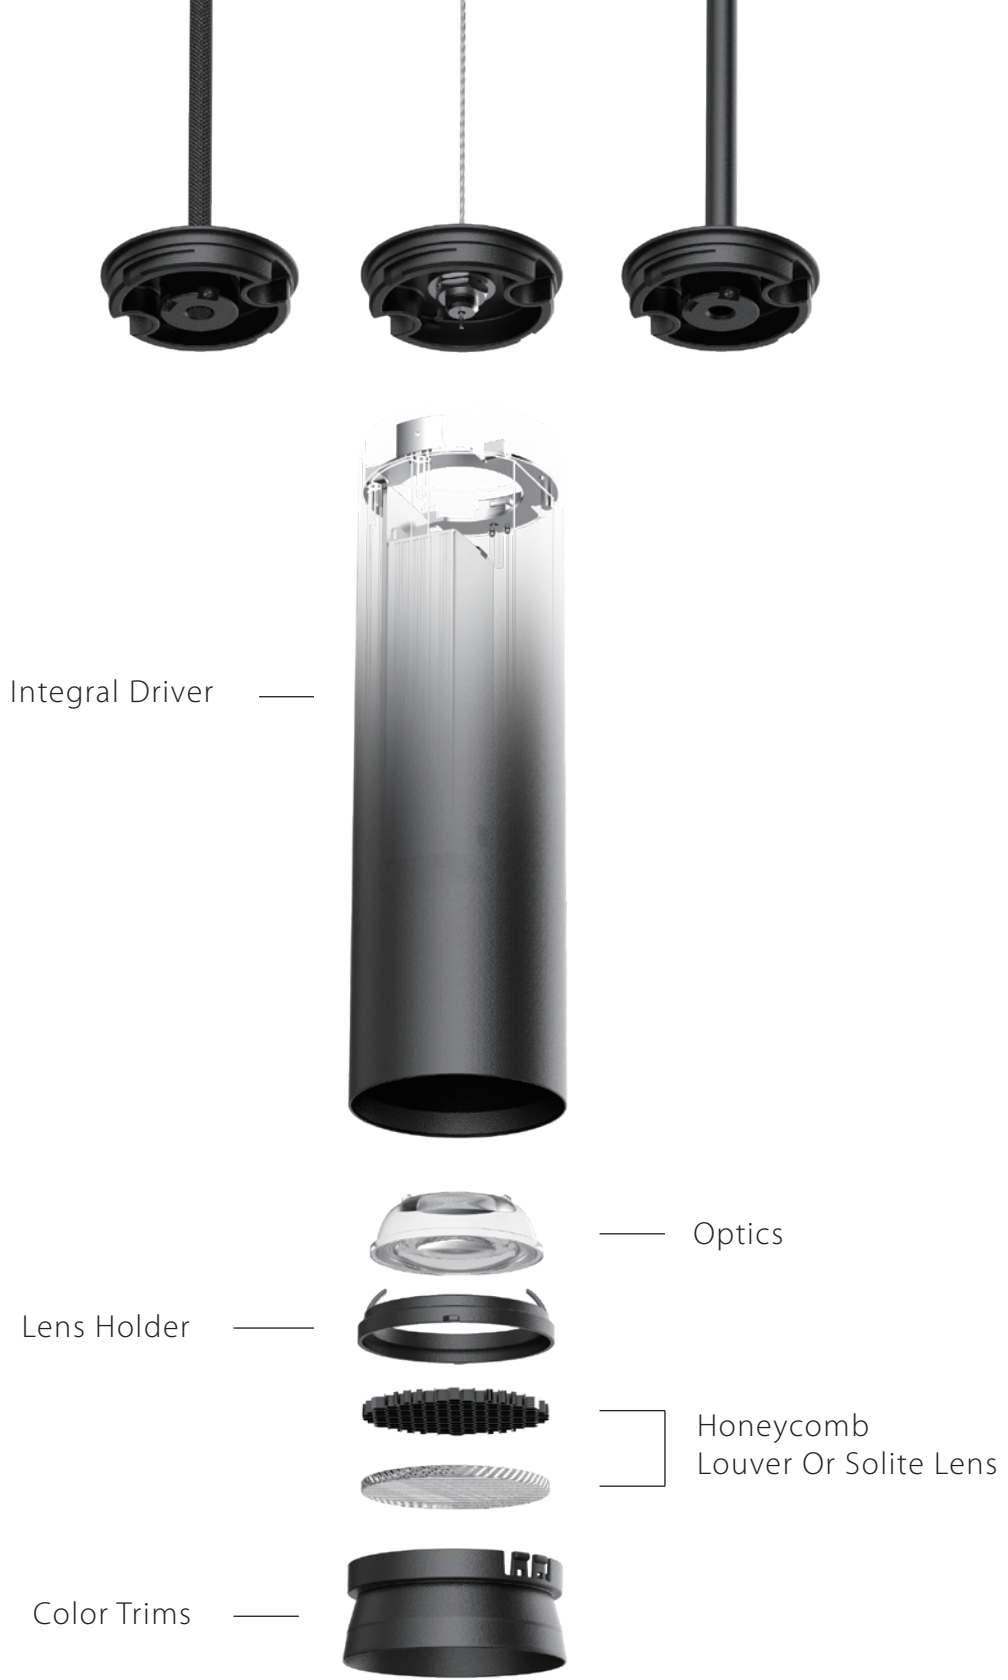

**FIELD REPLACEABLE
OPTICS & MOUNTING**