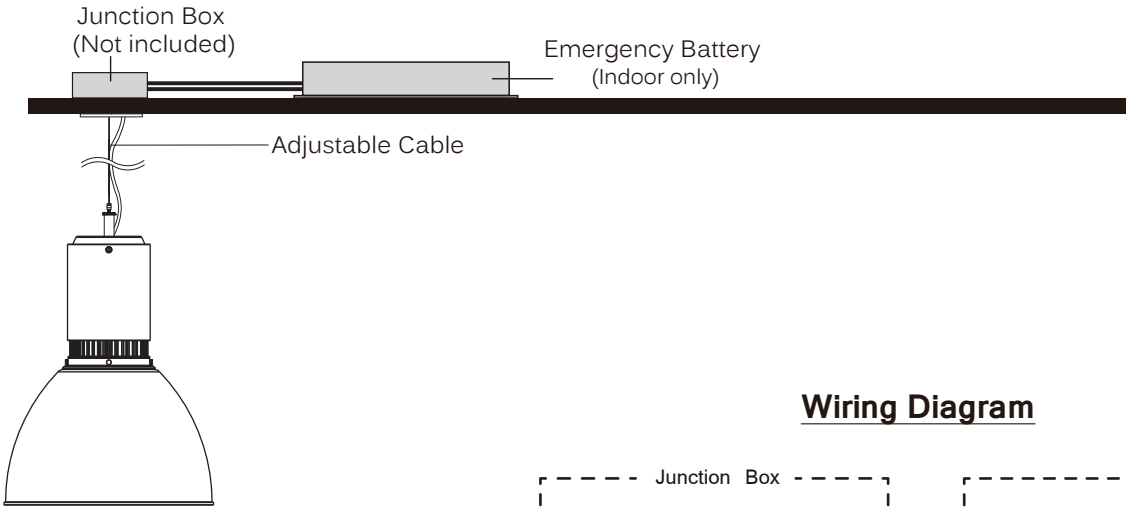

ADVANCED HIGH CEILING Vela 6 - Emergency Pack

AD10 / Stem

Remote Emergency Pack

Wiring Diagram

Do not join converter connector until installation is complete and AC power is supplied to the emergency driver.

ATTENTION
Do not press the test switch button.

Test method

Disconnect the AC power of the LED fixture and EMP. The LED Fixture should be lit by EMP.