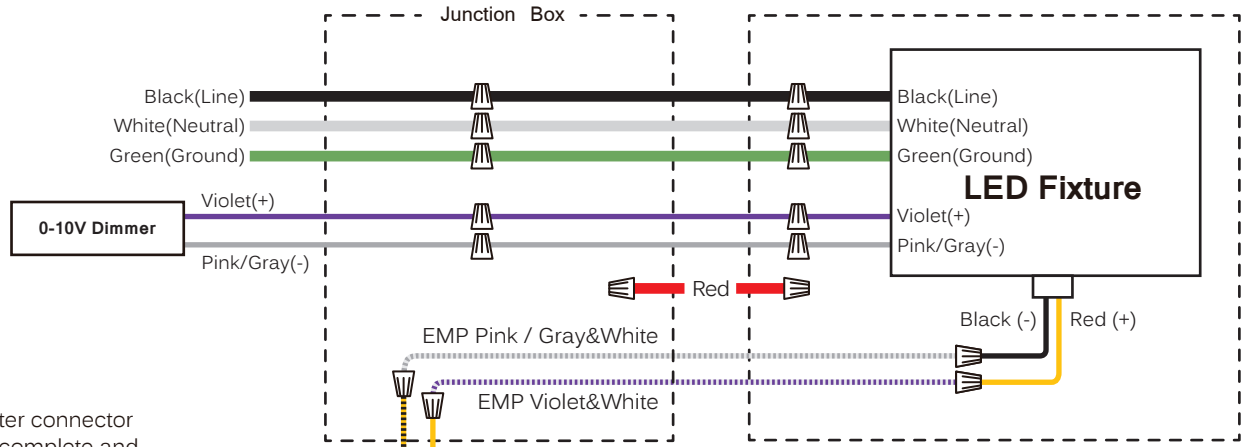

ADVANCED HIGH CEILING Vela 6 - Emergency Pack

AD10 / Stem

Remote Emergency Pack

Wiring Diagram

Do not join converter connector until installation is complete and AC power is supplied to the emergency driver.

ATTENTION
Do not press the test switch button.

Test method

Disconnect the AC power of the LED fixture and EMP. The LED Fixture should be lit by EMP.