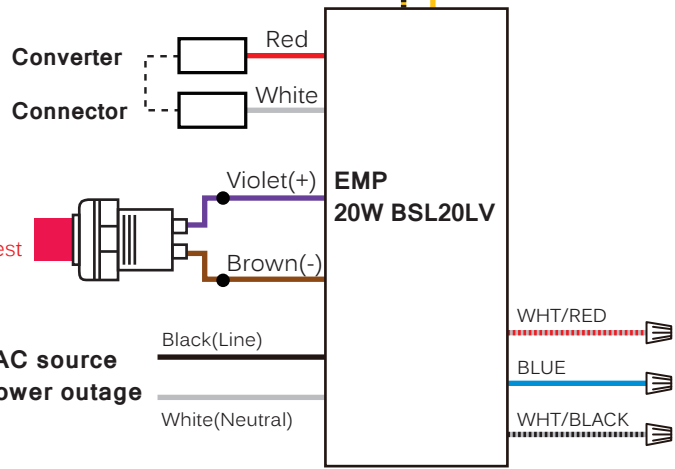

ADVANCED HIGH CEILING Vela 6 - Emergency Pack

AD10 / Stem

Remote Emergency Pack

Wiring Diagram

Do not join converter connector until installation is complete and AC power is supplied to the emergency driver.

ATTENTION
Do not press the test switch button.

Test method

Disconnect the AC power of the LED fixture and EMP. The LED Fixture should be lit by EMP.