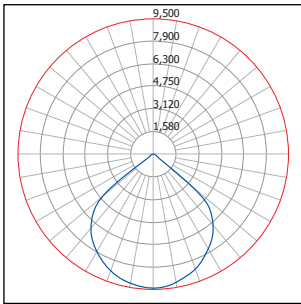

*Tolerance±8%

Wattage	50W	75W	100W
CCT	PCS		
4000K	4713 lm	7070 lm	9427 lm
3500K	4572 lm	6858 lm	9143 lm
3000K	4443 lm	6664 lm	8885 lm

*Tolerance±8%

Wattage	50W	75W	100W
CCT	ALS		
4000K	4165 lm	6248 lm	8330 lm
3500K	4029 lm	6044 lm	8058 lm
3000K	3910 lm	5865 lm	7820 lm

*Tolerance±8%

Typical Photometry Summary

STD
 Descriptive Information
 Total delivered lumens: 8,058 Lumens
 Input watts at 120V: 100 W
 Efficacy: 80.6 Lumens/Watt
 Source: LED
 CCT/CRI: 4000K/85CRI

PCS
 Descriptive Information
 Total delivered lumens: 9,427 Lumens
 Input watts at 120V: 100 W
 Efficacy: 94.2 Lumens/Watt
 Source: LED
 CCT/CRI: 4000K/85CRI