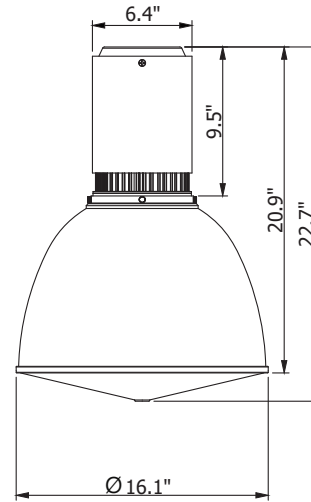

Mounting

- Surface Mount
- Stem 2ft or 4ft
- Adjustable Aircraft Cable 10ft
- Surface Mount

Housing

- Diameter: 6.4" (164mm)
- Height: Standard / 11.6" (294mm)
- Shroud 16" / 22.7" (576mm)
- Shroud 19" / 24.9" (632mm)
- Shroud 22" / 26.0" (660mm)
- Material: Aluminum, PC
- Weight: Standard / 11.2 lbs
- Aluminum Shroud 16" / 14.1 lbs
- Aluminum Shroud 19" / 18.1 lbs
- Aluminum Shroud 22" / 21.4 lbs
- Polycarbonate Shroud 16" / 13.2 lbs
- Polycarbonate Shroud 19" / 16.3 lbs
- Polycarbonate Shroud 22" / 18.3 lbs

ALS
 Descriptive Information
 Total delivered lumens: 8,956 Lumens
 Input watts at 120V: 100 W
 Efficacy: 89.5 Lumens/Watt
 Source: LED
 CCT/CRI: 4000K/85CRI

Vela 6 - Outdoor

Dimensions

Standard

ALS16 / PCS16