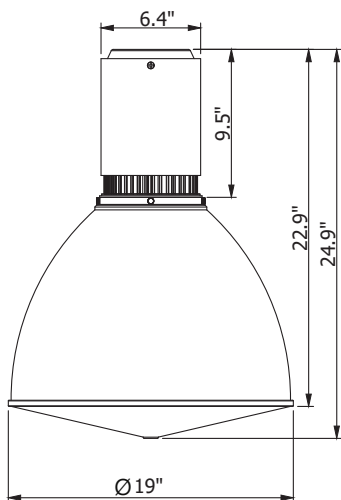

Mounting

- Surface Mount
- Stem 2ft or 4ft
- Adjustable Aircraft Cable 10ft
- Surface Mount

Housing

- Diameter: 6.4" (164mm)
- Height: Standard / 11.6" (294mm)
- Shroud 16" / 22.7" (576mm)
- Shroud 19" / 24.9" (632mm)
- Shroud 22" / 26.0" (660mm)
- Material: Aluminum, PC
- Weight: Standard / 11.2 lbs
- Aluminum Shroud 16" / 14.1 lbs
- Aluminum Shroud 19" / 18.1 lbs
- Aluminum Shroud 22" / 21.4 lbs
- Polycarbonate Shroud 16" / 13.2 lbs
- Polycarbonate Shroud 19" / 16.3 lbs
- Polycarbonate Shroud 22" / 18.3 lbs

ALS
 Descriptive Information
 Total delivered lumens: 8,956 Lumens
 Input watts at 120V: 100 W
 Efficacy: 89.5 Lumens/Watt
 Source: LED
 CCT/CRI: 4000K/85CRI

Vela 6 - Outdoor

Dimensions

Standard

ALS16 / PCS16