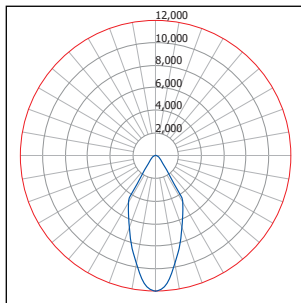

*Tolerance±8%

Wattage	50W	75W	100W
CCT	PCS		
4000K	4713 lm	7070 lm	9427 lm
3500K	4572 lm	6858 lm	9143 lm
3000K	4443 lm	6664 lm	8885 lm

*Tolerance±8%

Wattage	50W	75W	100W
CCT	ALS		
4000K	4165 lm	6248 lm	8330 lm
3500K	4029 lm	6044 lm	8058 lm
3000K	3910 lm	5865 lm	7820 lm

*Tolerance±8%

Typical Photometry Summary

STD
 Descriptive Information
 Total delivered lumens: 8,058 Lumens
 Input watts at 120V: 100 W
 Efficacy: 80.6 Lumens/Watt
 Source: LED
 CCT/CRI: 4000K/85CRI

PCS
 Descriptive Information
 Total delivered lumens: 9,427 Lumens
 Input watts at 120V: 100 W
 Efficacy: 94.2 Lumens/Watt
 Source: LED
 CCT/CRI: 4000K/85CRI

ALS
 Descriptive Information
 Total delivered lumens: 8,956 Lumens
 Input watts at 120V: 100 W
 Efficacy: 89.5 Lumens/Watt
 Source: LED
 CCT/CRI: 4000K/85CRI

Vela 6 - Outdoor

Dimensions

Standard

ALS16 / PCS16