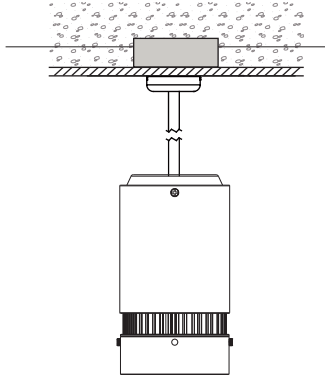

ALS
 Descriptive Information
 Total delivered lumens: 8,956 Lumens
 Input watts at 120V: 100 W
 Efficacy: 89.5 Lumens/Watt
 Source: LED
 CCT/CRI: 4000K/85CRI

Vela 6 - Outdoor

Dimensions

Standard

ALS16 / PCS16

PCS19

PCS22

Vela 6 - Outdoor

Mounting Options

Surface Mount

Junction Box
(not included)

Stem

Junction Box
(not included)

Adjustable Aircraft Cable