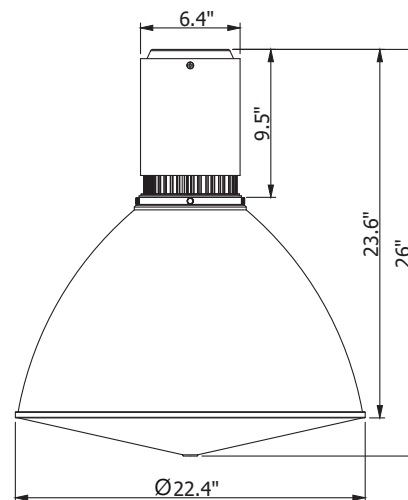

Vela 6 - Outdoor

Dimensions

Standard

PCS22