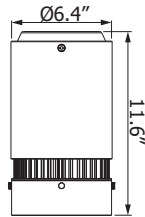

ALS
 Descriptive Information
 Total delivered lumens: 8,956 Lumens
 Input watts at 120V: 100 W
 Efficacy: 89.5 Lumens/Watt
 Source: LED
 CCT/CRI: 4000K/85CRI

Vela 6 - Outdoor

Dimensions

Standard

ALS16 / PCS16