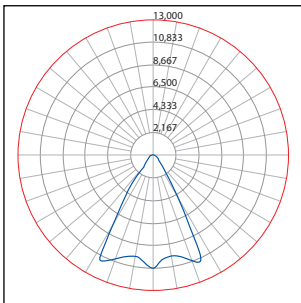

Rating

OUT	Outdoor Rating
NAT	Natorium Rating

Current Consumption

	Volt	120V	277V
Wattage			
50W		0.46A	0.20A
75W		0.68A	0.30A
100W		0.92A	0.40A

Vela 6 - Outdoor

Delivered Lumens*

Wattage	50W	75W	100W
CCT	STD		
4000K	4029 lm	6044 lm	8058 lm
3500K	3908 lm	5862 lm	7817 lm
3000K	3798 lm	5697 lm	7596 lm

*Tolerance±8%

Wattage	50W	75W	100W
CCT	PCS		
4000K	4713 lm	7070 lm	9427 lm
3500K	4572 lm	6858 lm	9143 lm
3000K	4443 lm	6664 lm	8885 lm

*Tolerance±8%

Wattage	50W	75W	100W
CCT	ALS		
4000K	4165 lm	6248 lm	8330 lm
3500K	4029 lm	6044 lm	8058 lm
3000K	3910 lm	5865 lm	7820 lm

*Tolerance±8%

Typical Photometry Summary

STD
 Descriptive Information
 Total delivered lumens: 8,058 Lumens
 Input watts at 120V: 100 W
 Efficacy: 80.6 Lumens/Watt
 Source: LED
 CCT/CRI: 4000K/85CRI

PCS
 Descriptive Information
 Total delivered lumens: 9,427 Lumens
 Input watts at 120V: 100 W
 Efficacy: 94.2 Lumens/Watt
 Source: LED
 CCT/CRI: 4000K/85CRI