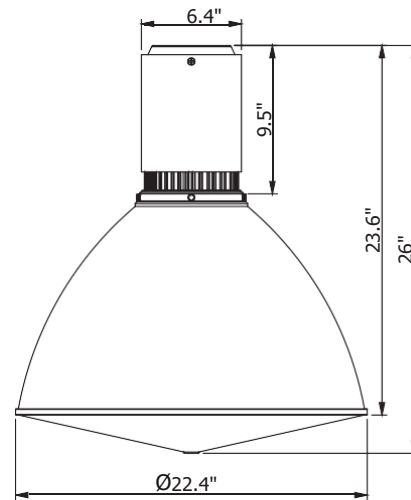

## Housing

- Diameter: 6.4" (164mm)
- Height: Standard / 11.6" (294mm)
  - Shroud 16" / 22.7" (576mm)
  - Shroud 19" / 24.9" (632mm)
  - Shroud 22" / 26.0" (660mm)
- Material: Aluminum, PC
- Weight: Standard / 11.2 lbs
  - Aluminum Shroud 16" / 14.1 lbs
  - Aluminum Shroud 22" / 21.4 lbs
  - Polycarbonate Shroud 16" / 13.2 lbs
  - Polycarbonate Shroud 19" / 16.3 lbs
  - Polycarbonate Shroud 22" / 18.3 lbs

## Dimensions

Standard

ALS16 / PCS16

PCS19

PCS22