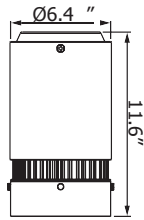

Dimensions

Standard