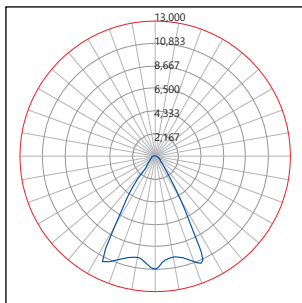

PCS

Descriptive Information
Total delivered lumens:
9,427 Lumens Input watts at
120V: 100 W
Efficacy: 94.2
Lumens/Watt
Source: LED
CCT/CRI: 4000K/85CRI