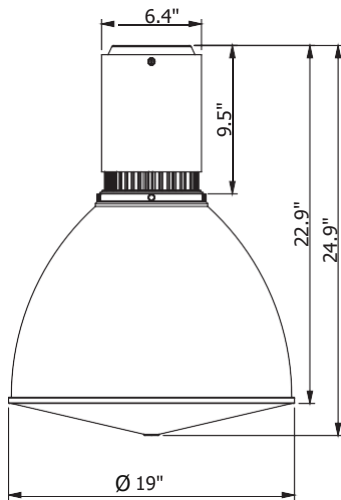

## Housing

- Diameter: 6.4" (164mm)
- Height: Standard / 11.6" (294mm)
  - Shroud 16" / 22.7" (576mm)
  - Shroud 19" / 24.9" (632mm)
  - Shroud 22" / 26.0" (660mm)
- Material: Aluminum, PC
- Weight: Standard / 11.2 lbs
  - Aluminum Shroud 16" / 14.1 lbs
  - Aluminum Shroud 22" / 21.4 lbs
  - Polycarbonate Shroud 16" / 13.2 lbs
  - Polycarbonate Shroud 19" / 16.3 lbs
  - Polycarbonate Shroud 22" / 18.3 lbs

## Dimensions

Standard

ALS16 / PCS16

PCS19

PCS22