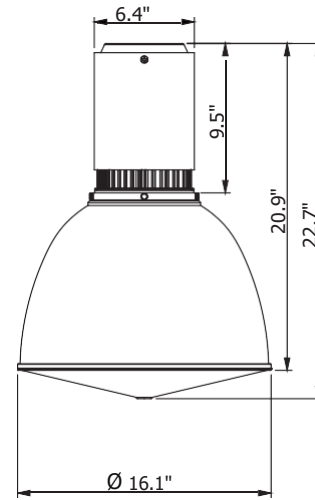

Dimensions

Standard

ALS16 / PCS16