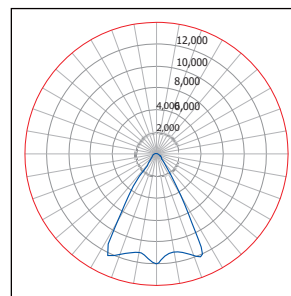

ALS

Descriptive Information

Total delivered lumens: 10,536 Lumens
Input watts at 120V: 100 W
Efficacy: 105 Lumens/Watt
Source: LED
CCT/CRI: 4000K/85CRI