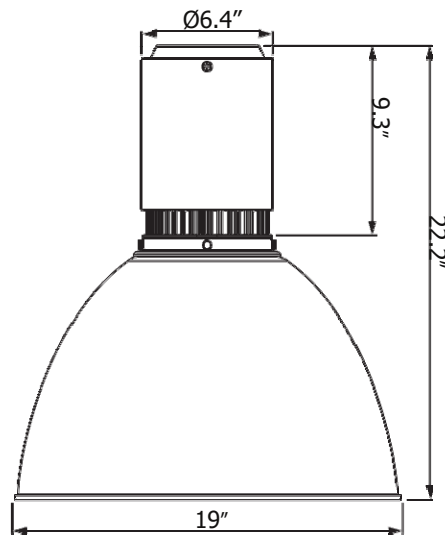

Housing

- Diameter: 6.4" (164mm)
- Height: Standard / 11.6" (294mm)
- Diffuser / 21.2" (538mm)
- Shroud 16" / 20.4" (518mm)
- Shroud 19" / 21.9" (556mm)
- Shroud 22" / 23.2" (584mm)
- Material: Aluminum, Acrylic
- Weight: Standard / 11.2 lbs
- Diffuser / 12.6 lbs
- Aluminum Shroud 16" / 14.1 lbs
- Aluminum Shroud 19" / 17.2 lbs
- Aluminum Shroud 22" / 21.2 lbs
- Polycarbonate Shroud 16" / 13.2 lbs
- Polycarbonate Shroud 19" / 16.3 lbs
- Polycarbonate Shroud 22" / 18.3 lbs

Vela 6 - Standard

Dimensions

Standard

Diffuser

Aluminum Shroud / Polycarbonate Shroud

Vela 6 - Standard

Mounting Options

Emergency Pack Lumen Output Table