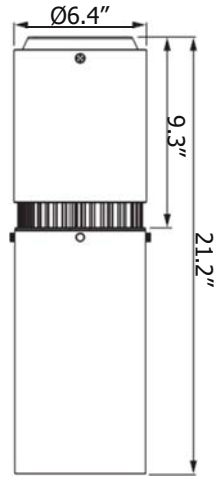

Vela 6 - Standard

Dimensions

Standard

Diffuser