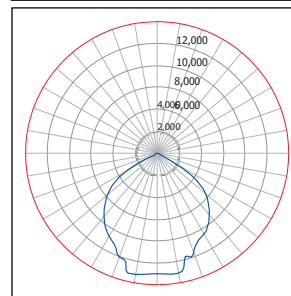

CAD

Descriptive Information

Total delivered lumens: 11,605 Lumens
Input watts at 120V: 100 W
Efficacy: 116 Lumens/Watt
Source: LED
CCT/CRI: 4000K/85CRI