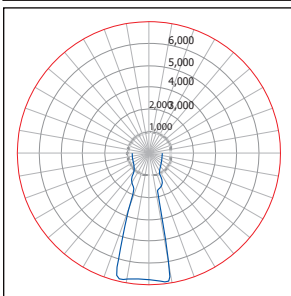

TAD

Descriptive Information

Total delivered lumens: 5,929 Lumens
Input watts at 120V: 100 W
Efficacy: 59.2 Lumens/Watt
Source: LED
CCT/CRI: 4000K/85CRI