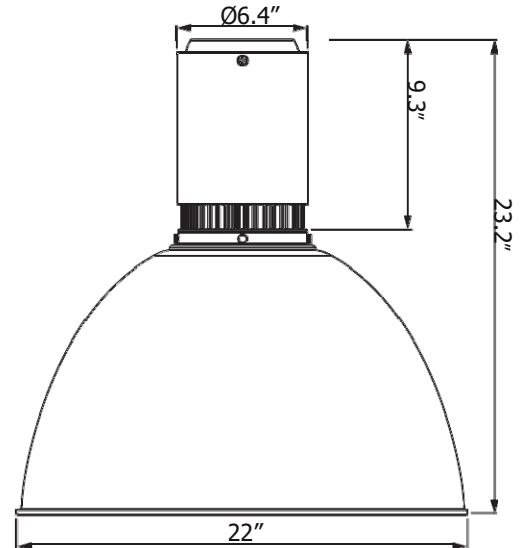

Housing

- Diameter: 6.4" (164mm)
- Height: Standard / 11.6" (294mm)
- Diffuser / 21.2" (538mm)
- Shroud 16" / 20.4" (518mm)
- Shroud 19" / 21.9" (556mm)
- Shroud 22" / 23.2" (584mm)
- Material: Aluminum, Acrylic
- Weight: Standard / 11.2 lbs
- Diffuser / 12.6 lbs
- Aluminum Shroud 16" / 14.1 lbs
- Aluminum Shroud 19" / 17.2 lbs
- Aluminum Shroud 22" / 21.2 lbs
- Polycarbonate Shroud 16" / 13.2 lbs
- Polycarbonate Shroud 19" / 16.3 lbs
- Polycarbonate Shroud 22" / 18.3 lbs

Vela 6 - Standard

Dimensions

Standard

Diffuser

Aluminum Shroud / Polycarbonate Shroud

Vela 6 - Standard

Mounting Options

Emergency Pack Lumen Output Table