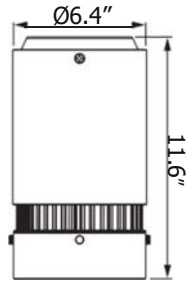

Vela 6 - Standard

Dimensions

Standard