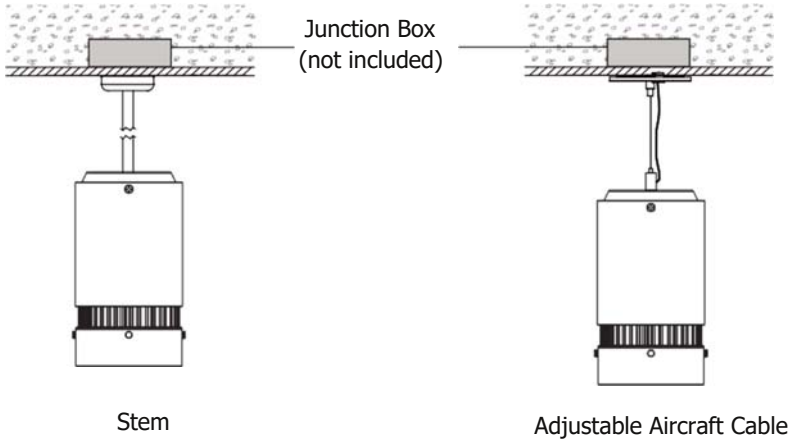

Vela 6 - Standard

Dimensions

Standard

Diffuser

Aluminum Shroud / Polycarbonate Shroud

Vela 6 - Standard

Mounting Options

Emergency Pack Lumen Output Table