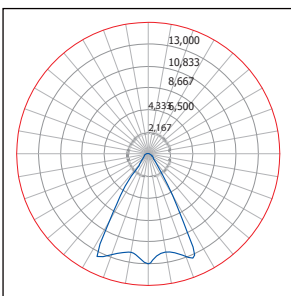

*Tolerance±8%

Wattage	50W	75W	100W
TAD			
4000K	2965 lm	4447 lm	5929 lm
3500K	2876 lm	4314 lm	5751 lm
3000K	2794 lm	4191 lm	5588 lm

*Tolerance±8%

Wattage	50W	75W	100W
CAD			
4000K	5803 lm	8704 lm	11605 lm
3500K	5629 lm	8443 lm	11257 lm
3000K	5470 lm	8204 lm	10939 lm

*Tolerance±8%

Typical Photometry Summary

STD

Descriptive Information

Total delivered lumens: 9,480 Lumens
 Input watts at 120V: 100 W
 Efficacy: 94.8 Lumens/Watt Source:
 LED
 CCT/CRI: 4000K/85CRI

PCS

Descriptive Information