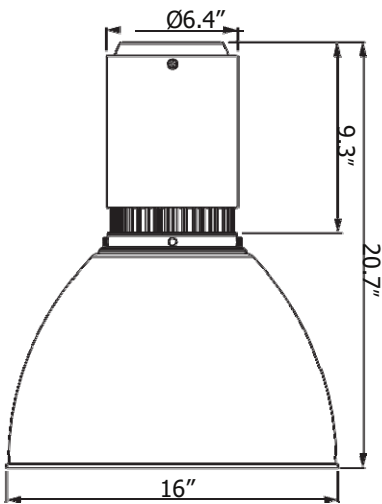

Housing

- Diameter: 6.4" (164mm)
- Height: Standard / 11.6" (294mm)
- Diffuser / 21.2" (538mm)
- Shroud 16" / 20.4" (518mm)
- Shroud 19" / 21.9" (556mm)
- Shroud 22" / 23.2" (584mm)
- Material: Aluminum, Acrylic
- Weight: Standard / 11.2 lbs
- Diffuser / 12.6 lbs
- Aluminum Shroud 16" / 14.1 lbs
- Aluminum Shroud 19" / 17.2 lbs
- Aluminum Shroud 22" / 21.2 lbs
- Polycarbonate Shroud 16" / 13.2 lbs
- Polycarbonate Shroud 19" / 16.3 lbs
- Polycarbonate Shroud 22" / 18.3 lbs

Vela 6 - Standard

Dimensions

Standard

Diffuser

Aluminum Shroud / Polycarbonate Shroud

Vela 6 - Standard

Mounting Options

Emergency Pack Lumen Output Table