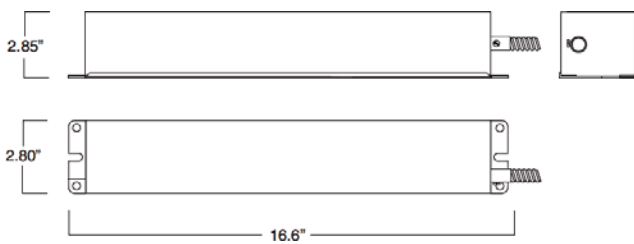

Remote Emergency Pack