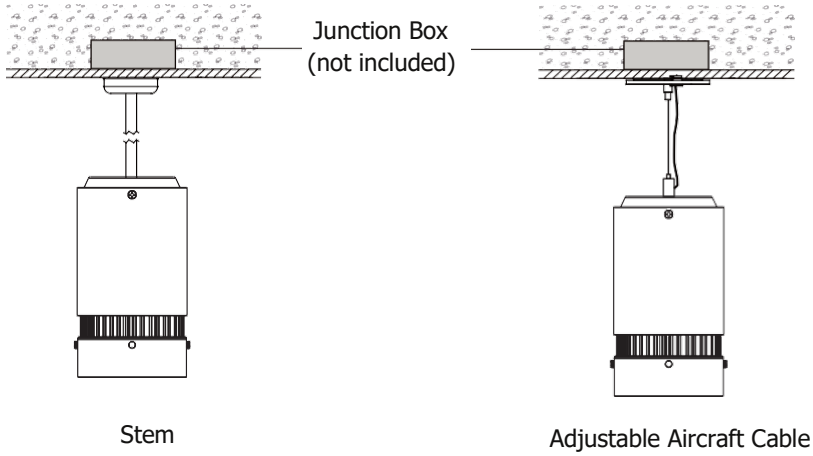

Vela 6 - Standard

Dimensions

Standard

Diffuser

Aluminum Shroud / Polycarbonate Shroud

Vela 6 - Standard

Mounting Options

Emergency Pack Lumen Output Table