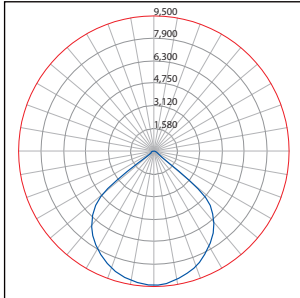

*Tolerance±8%

Wattage	50W	75W	100W
	TAD		
CCT			
4000K	2965 lm	4447 lm	5929 lm
3500K	2876 lm	4314 lm	5751 lm
3000K	2794 lm	4191 lm	5588 lm

*Tolerance±8%

Wattage	50W	75W	100W
	CAD		
CCT			
4000K	5803 lm	8704 lm	11605 lm
3500K	5629 lm	8443 lm	11257 lm
3000K	5470 lm	8204 lm	10939 lm

*Tolerance±8%

Typical Photometry Summary

STD

Descriptive Information

Total delivered lumens: 9,480 Lumens
 Input watts at 120V: 100 W
 Efficacy: 94.8 Lumens/Watt Source: LED
 CCT/CRI: 4000K/85CRI

PCS

Descriptive Information