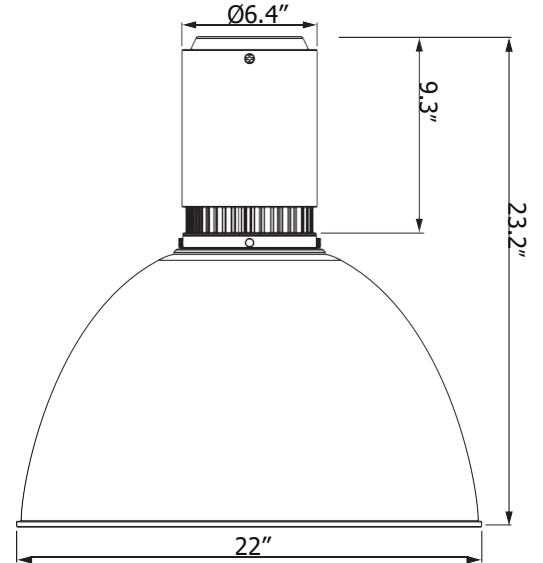

Housing

- Diameter: 6.4" (164mm)
- Height: Standard / 11.6" (294mm)
- Diffuser / 21.2" (538mm)
- Shroud 16" / 20.4" (518mm)
- Shroud 19" / 21.9" (556mm)
- Shroud 22" / 23.2" (584mm)
- Material: Aluminum, Acrylic
- Weight: Standard / 11.2 lbs
- Diffuser / 12.6 lbs
- Aluminum Shroud 16" / 14.1 lbs
- Aluminum Shroud 19" / 17.2 lbs
- Aluminum Shroud 22" / 21.2 lbs
- Polycarbonate Shroud 16" / 13.2 lbs
- Polycarbonate Shroud 19" / 16.3 lbs
- Polycarbonate Shroud 22" / 18.3 lbs

Vela 6 - Standard

Dimensions

Standard

Diffuser

Aluminum Shroud / Polycarbonate Shroud

Vela 6 - Standard

Mounting Options

Emergency Pack Lumen Output Table