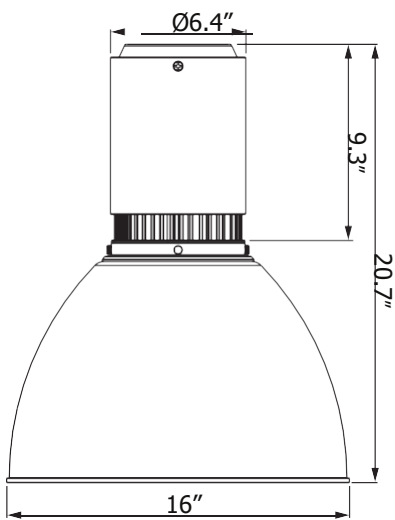

Housing

- Diameter: 6.4" (164mm)
- Height: Standard / 11.6" (294mm)
- Diffuser / 21.2" (538mm)
- Shroud 16" / 20.4" (518mm)
- Shroud 19" / 21.9" (556mm)
- Shroud 22" / 23.2" (584mm)
- Material: Aluminum, Acrylic
- Weight: Standard / 11.2 lbs
- Diffuser / 12.6 lbs
- Aluminum Shroud 16" / 14.1 lbs
- Aluminum Shroud 19" / 17.2 lbs
- Aluminum Shroud 22" / 21.2 lbs
- Polycarbonate Shroud 16" / 13.2 lbs
- Polycarbonate Shroud 19" / 16.3 lbs
- Polycarbonate Shroud 22" / 18.3 lbs

Vela 6 - Standard

Dimensions

Standard

Diffuser

Aluminum Shroud / Polycarbonate Shroud

Vela 6 - Standard

Mounting Options

Emergency Pack Lumen Output Table