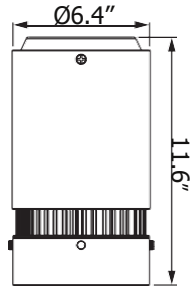

Housing

- Diameter: 6.4" (164mm)
- Height: Standard / 11.6" (294mm)
- Diffuser / 21.2" (538mm)
- Shroud 16" / 20.4" (518mm)
- Shroud 19" / 21.9" (556mm)
- Shroud 22" / 23.2" (584mm)
- Material: Aluminum, Acrylic
- Weight: Standard / 11.2 lbs
- Diffuser / 12.6 lbs
- Aluminum Shroud 16" / 14.1 lbs
- Aluminum Shroud 19" / 17.2 lbs
- Aluminum Shroud 22" / 21.2 lbs
- Polycarbonate Shroud 16" / 13.2 lbs
- Polycarbonate Shroud 19" / 16.3 lbs
- Polycarbonate Shroud 22" / 18.3 lbs

Vela 6 - Standard

Dimensions

Standard

Diffuser

Aluminum Shroud / Polycarbonate Shroud

Vela 6 - Standard

Mounting Options

Emergency Pack Lumen Output Table