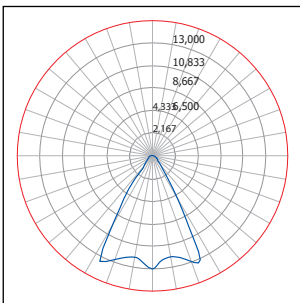

*Tolerance±8%

Typical Photometry Summary

STD

Descriptive Information

Total delivered lumens: 9,480 Lumens
 Input watts at 120V: 100 W
 Efficacy: 94.8 Lumens/Watt Source: LED
 CCT/CRI: 4000K/85CRI

PCS

Descriptive Information