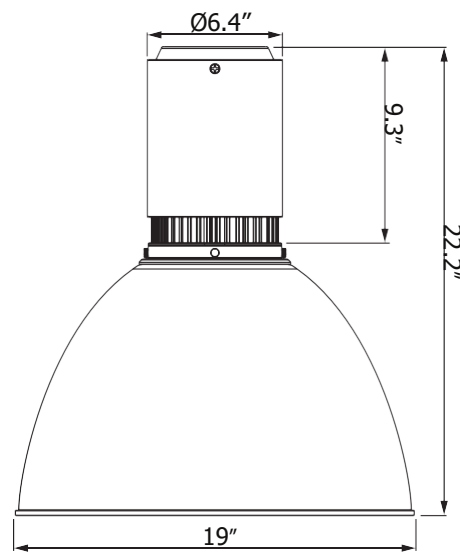

Housing

- Diameter: 6.4" (164mm)
- Height: Standard / 11.6" (294mm)
- Diffuser / 21.2" (538mm)
- Shroud 16" / 20.4" (518mm)
- Shroud 19" / 21.9" (556mm)
- Shroud 22" / 23.2" (584mm)
- Material: Aluminum, Acrylic
- Weight: Standard / 11.2 lbs
- Diffuser / 12.6 lbs
- Aluminum Shroud 16" / 14.1 lbs
- Aluminum Shroud 19" / 17.2 lbs
- Aluminum Shroud 22" / 21.2 lbs
- Polycarbonate Shroud 16" / 13.2 lbs
- Polycarbonate Shroud 19" / 16.3 lbs
- Polycarbonate Shroud 22" / 18.3 lbs

Vela 6 - Standard

Dimensions

Standard

Diffuser

Aluminum Shroud / Polycarbonate Shroud

Vela 6 - Standard

Mounting Options

Emergency Pack Lumen Output Table