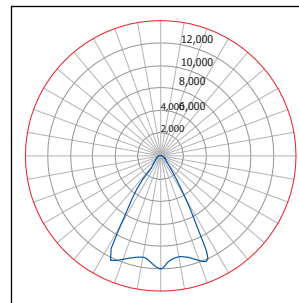

ALS

Descriptive Information

Total delivered lumens: 10,536 Lumens
Input watts at 120V: 100 W
Efficacy: 105 Lumens/Watt Source: LED
CCT/CRI: 4000K/85CRI