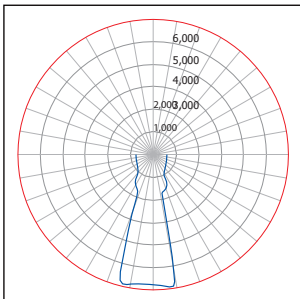

TAD

Descriptive Information

Total delivered lumens: 5,929 Lumens
Input watts at 120V: 100 W
Efficacy: 59.2 Lumens/Watt Source: LED
CCT/CRI: 4000K/85CRI