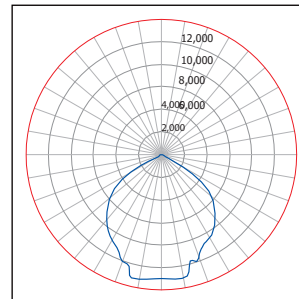

CAD

Descriptive Information

Total delivered lumens: 11,605 Lumens
Input watts at 120V: 100 W
Efficacy: 116 Lumens/Watt Source: LED
CCT/CRI: 4000K/85CRI