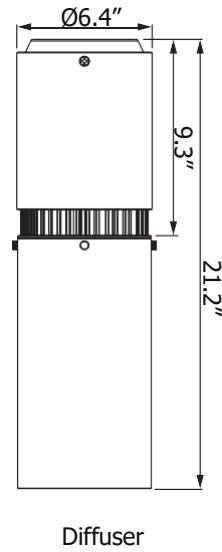

- **Standard 1-10V:** dims to 10%

Mounting

- Surface Mount
- Stem 2ft or 4ft
- Adjustable Aircraft Cable 10ft

Housing

- Diameter: 6.4" (164mm)
- Height: Standard / 11.6" (294mm)
- Diffuser / 21.2" (538mm)
- Shroud 16" / 20.4" (518mm)
- Shroud 19" / 21.9" (556mm)
- Shroud 22" / 23.2" (584mm)
- Material: Aluminum, Acrylic
- Weight: Standard / 11.2 lbs
- Diffuser / 12.6 lbs
- Aluminum Shroud 16" / 14.1 lbs
- Aluminum Shroud 19" / 17.2 lbs
- Aluminum Shroud 22" / 21.2 lbs
- Polycarbonate Shroud 16" / 13.2 lbs
- Polycarbonate Shroud 19" / 16.3 lbs
- Polycarbonate Shroud 22" / 18.3 lbs

TAD

Descriptive Information

Total delivered lumens: 5,929 Lumens
 Input watts at 120V: 100 W
 Efficacy: 59.2 Lumens/Watt
 Source: LED
 CCT/CRI: 4000K/85CRI

CAD

Descriptive Information

Total delivered lumens: 11,605 Lumens
 Input watts at 120V: 100 W
 Efficacy: 116 Lumens/Watt
 Source: LED
 CCT/CRI: 4000K/85CRI

Vela 6 - Standard

Dimensions

Aluminum Shroud / Polycarbonate Shroud

Vela 6 - Standard

Mounting Options

Emergency Pack Lumen Output Table

CCT	3000K	4000K
Lumen	1760 lm	1890 lm

Remote Emergency Pack