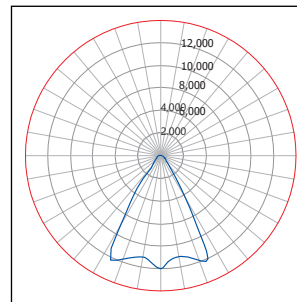

ALS

Descriptive Information

Total delivered lumens: 10,536 Lumens
Input watts at 120V: 100 W
Efficacy: 105 Lumens/Watt
Source: LED
CCT/CRI: 4000K/85CRI