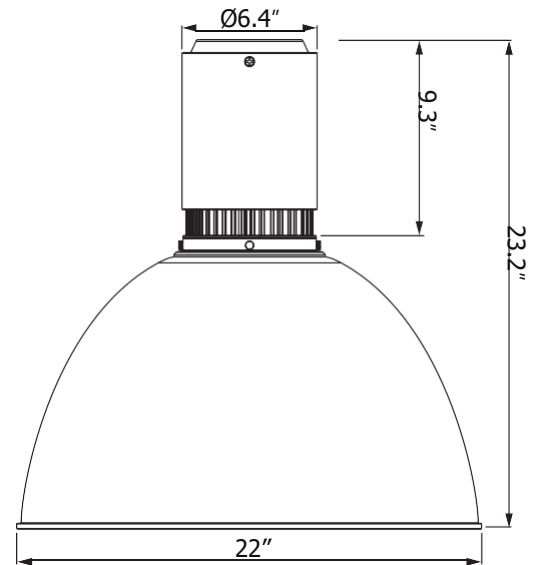

- **Standard 1-10V:** dims to 10%

Mounting

- Surface Mount
- Stem 2ft or 4ft
- Adjustable Aircraft Cable 10ft

Housing

- Diameter: 6.4" (164mm)
- Height: Standard / 11.6" (294mm)
- Diffuser / 21.2" (538mm)
- Shroud 16" / 20.4" (518mm)
- Shroud 19" / 21.9" (556mm)
- Shroud 22" / 23.2" (584mm)
- Material: Aluminum, Acrylic
- Weight: Standard / 11.2 lbs
- Diffuser / 12.6 lbs
- Aluminum Shroud 16" / 14.1 lbs
- Aluminum Shroud 19" / 17.2 lbs
- Aluminum Shroud 22" / 21.2 lbs
- Polycarbonate Shroud 16" / 13.2 lbs
- Polycarbonate Shroud 19" / 16.3 lbs
- Polycarbonate Shroud 22" / 18.3 lbs

Vela 6 - Standard

Dimensions

Aluminum Shroud / Polycarbonate Shroud

Vela 6 - Standard

Mounting Options

Emergency Pack Lumen Output Table

CCT	3000K	4000K
Lumen	1760 lm	1890 lm

Remote Emergency Pack