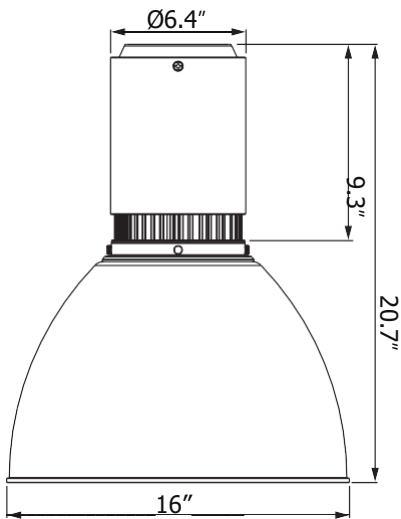

- **Standard 1-10V:** dims to 10%

Mounting

- Surface Mount
- Stem 2ft or 4ft
- Adjustable Aircraft Cable 10ft

Housing

- Diameter: 6.4" (164mm)
- Height: Standard / 11.6" (294mm)
- Diffuser / 21.2" (538mm)
- Shroud 16" / 20.4" (518mm)
- Shroud 19" / 21.9" (556mm)
- Shroud 22" / 23.2" (584mm)
- Material: Aluminum, Acrylic
- Weight: Standard / 11.2 lbs
- Diffuser / 12.6 lbs
- Aluminum Shroud 16" / 14.1 lbs
- Aluminum Shroud 19" / 17.2 lbs
- Aluminum Shroud 22" / 21.2 lbs
- Polycarbonate Shroud 16" / 13.2 lbs
- Polycarbonate Shroud 19" / 16.3 lbs
- Polycarbonate Shroud 22" / 18.3 lbs

Vela 6 - Standard

Dimensions

Aluminum Shroud / Polycarbonate Shroud

Vela 6 - Standard

Mounting Options

Emergency Pack Lumen Output Table

CCT	3000K	4000K
Lumen	1760 lm	1890 lm

Remote Emergency Pack