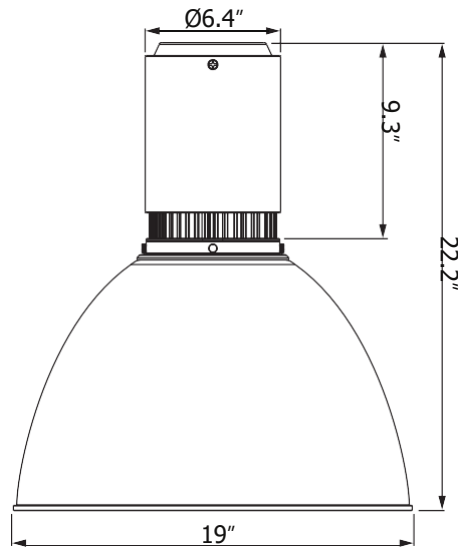

- **Standard 1-10V:** dims to 10%

Mounting

- Surface Mount
- Stem 2ft or 4ft
- Adjustable Aircraft Cable 10ft

Housing

- Diameter: 6.4" (164mm)
- Height: Standard / 11.6" (294mm)
- Diffuser / 21.2" (538mm)
- Shroud 16" / 20.4" (518mm)
- Shroud 19" / 21.9" (556mm)
- Shroud 22" / 23.2" (584mm)
- Material: Aluminum, Acrylic
- Weight: Standard / 11.2 lbs
- Diffuser / 12.6 lbs
- Aluminum Shroud 16" / 14.1 lbs
- Aluminum Shroud 19" / 17.2 lbs
- Aluminum Shroud 22" / 21.2 lbs
- Polycarbonate Shroud 16" / 13.2 lbs
- Polycarbonate Shroud 19" / 16.3 lbs
- Polycarbonate Shroud 22" / 18.3 lbs

Vela 6 - Standard

Dimensions

Aluminum Shroud / Polycarbonate Shroud

Vela 6 - Standard

Mounting Options

Emergency Pack Lumen Output Table

CCT	3000K	4000K
Lumen	1760 lm	1890 lm

Remote Emergency Pack