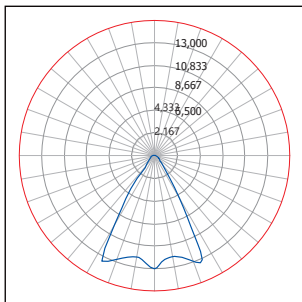

*Tolerance±8%

Typical Photometry Summary

STD

Descriptive Information

Total delivered lumens: 9,480 Lumens
 Input watts at 120V: 100 W
 Efficacy: 94.8 Lumens/Watt
 Source: LED
 CCT/CRI: 4000K/85CRI

PCS

Descriptive Information