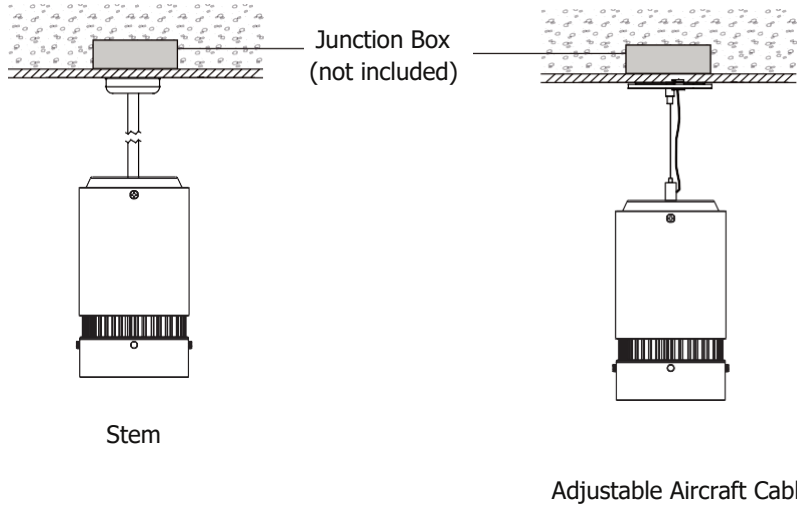

Vela 6 - Standard

Dimensions

Aluminum Shroud / Polycarbonate Shroud

Vela 6 - Standard

Mounting Options

Emergency Pack Lumen Output Table

CCT	3000K	4000K
Lumen	1760 lm	1890 lm

Remote Emergency Pack