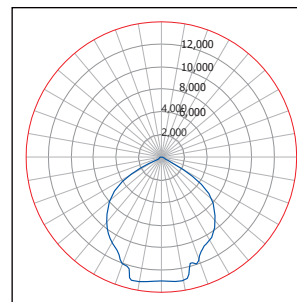

CAD

Descriptive Information

Total delivered lumens: 11,605 Lumens
Input watts at 120V: 100 W
Efficacy: 116 Lumens/Watt
Source: LED
CCT/CRI: 4000K/85CRI