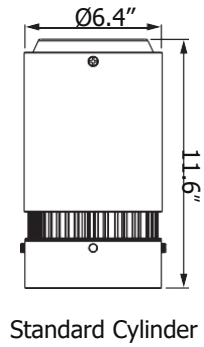

- **Standard 1-10V:** dims to 10%

Mounting

- Surface Mount
- Stem 2ft or 4ft
- Adjustable Aircraft Cable 10ft

Housing

- Diameter: 6.4" (164mm)
- Height: Standard / 11.6" (294mm)
- Diffuser / 21.2" (538mm)
- Shroud 16" / 20.4" (518mm)
- Shroud 19" / 21.9" (556mm)
- Shroud 22" / 23.2" (584mm)
- Material: Aluminum, Acrylic
- Weight: Standard / 11.2 lbs
- Diffuser / 12.6 lbs
- Aluminum Shroud 16" / 14.1 lbs
- Aluminum Shroud 19" / 17.2 lbs
- Aluminum Shroud 22" / 21.2 lbs
- Polycarbonate Shroud 16" / 13.2 lbs
- Polycarbonate Shroud 19" / 16.3 lbs
- Polycarbonate Shroud 22" / 18.3 lbs

Vela 6 - Standard

Dimensions

Aluminum Shroud / Polycarbonate Shroud

Vela 6 - Standard

Mounting Options

Emergency Pack Lumen Output Table

CCT	3000K	4000K
Lumen	1760 lm	1890 lm

Remote Emergency Pack