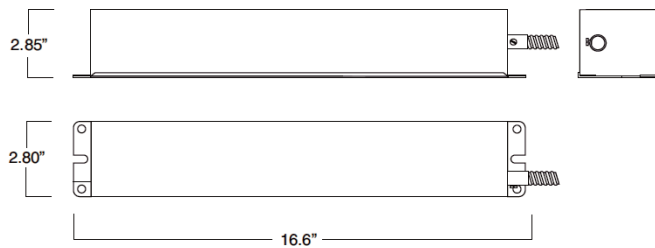

Vela 6 - Standard

Dimensions

Aluminum Shroud / Polycarbonate Shroud

Vela 6 - Standard

Mounting Options

Emergency Pack Lumen Output Table

CCT	3000K	4000K
Lumen	1760 lm	1890 lm

Remote Emergency Pack