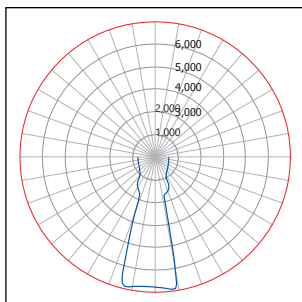

TAD

Descriptive Information

Total delivered lumens: 5,929 Lumens
Input watts at 120V: 100 W
Efficacy: 59.2 Lumens/Watt
Source: LED
CCT/CRI: 4000K/85CRI