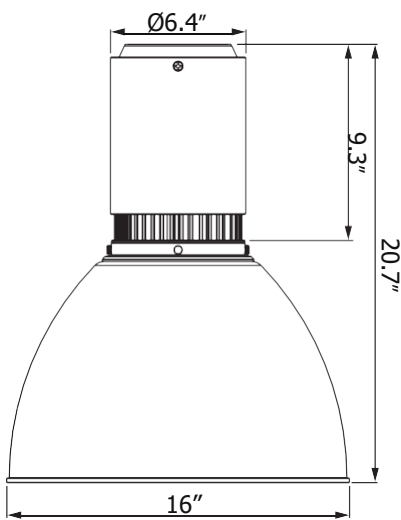

### Housing

- Diameter: 6.4" (164mm)
- Height: Standard / 11.6" (294mm)
- Diffuser / 21.2" (538mm)
- Shroud 16" / 20.4" (518mm)
- Shroud 19" / 21.9" (556mm)
- Shroud 22" / 23.2" (584mm)
- Material: Aluminum, Acrylic
- Weight: Standard / 11.2 lbs
- Diffuser / 12.6 lbs
- Aluminum Shroud 16" / 14.1 lbs
- Aluminum Shroud 19" / 17.2 lbs
- Aluminum Shroud 22" / 21.2 lbs
- Polycarbonate Shroud 16" / 13.2 lbs
- Polycarbonate Shroud 19" / 16.3 lbs
- Polycarbonate Shroud 22" / 18.3 lbs

## Dimensions

Standard

Diffuser

Aluminum Shroud / Polycarbonate Shroud