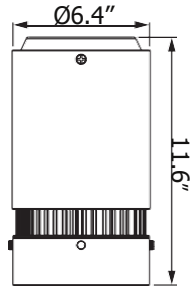

Vela 6 - Standard

Dimensions

Standard