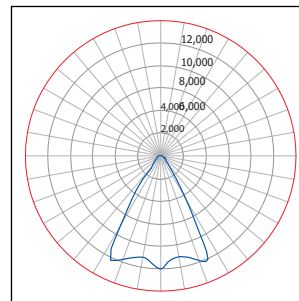

ALS

Descriptive Information

Total delivered lumens: 10,536 Lumens
Input watts at 120V: 100 W
Efficacy: 105 Lumens/Watt Source: LED
CCT/CRI: 4000K/85CRI