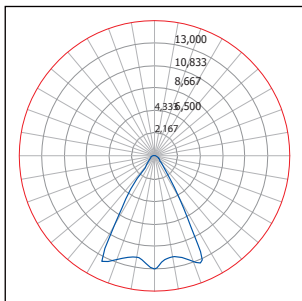

PCS

Descriptive Information

Total delivered lumens: 11,090 Lumens
Input watts at 120V: 100 W
Efficacy: 110 Lumens/Watt Source: LED
CCT/CRI: 4000K/85CRI