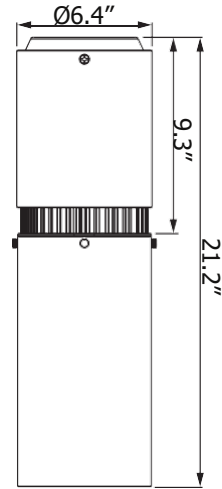

Vela 6 - Standard

Dimensions

Standard

Diffuser