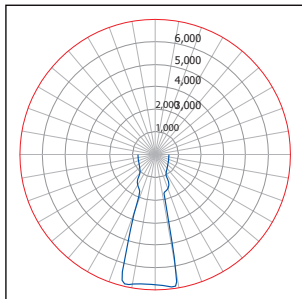

TAD

Descriptive Information

Total delivered lumens: 5,929 Lumens
Input watts at 120V: 100 W
Efficacy: 59.2 Lumens/Watt Source: LED
CCT/CRI: 4000K/85CRI