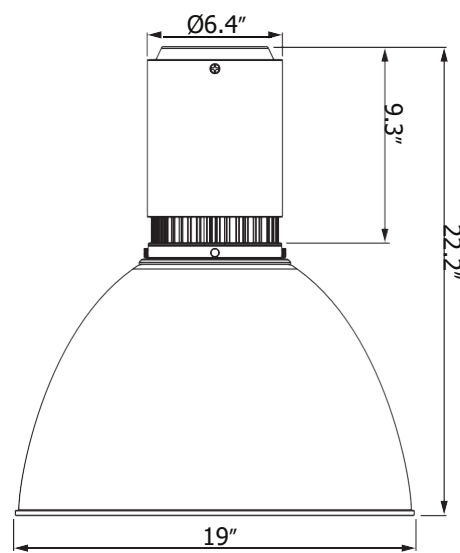

### Housing

- Diameter: 6.4" (164mm)
- Height: Standard / 11.6" (294mm)
- Diffuser / 21.2" (538mm)
- Shroud 16" / 20.4" (518mm)
- Shroud 19" / 21.9" (556mm)
- Shroud 22" / 23.2" (584mm)
- Material: Aluminum, Acrylic
- Weight: Standard / 11.2 lbs
- Diffuser / 12.6 lbs
- Aluminum Shroud 16" / 14.1 lbs
- Aluminum Shroud 19" / 17.2 lbs
- Aluminum Shroud 22" / 21.2 lbs
- Polycarbonate Shroud 16" / 13.2 lbs
- Polycarbonate Shroud 19" / 16.3 lbs
- Polycarbonate Shroud 22" / 18.3 lbs

## Dimensions

Standard

Diffuser

Aluminum Shroud / Polycarbonate Shroud