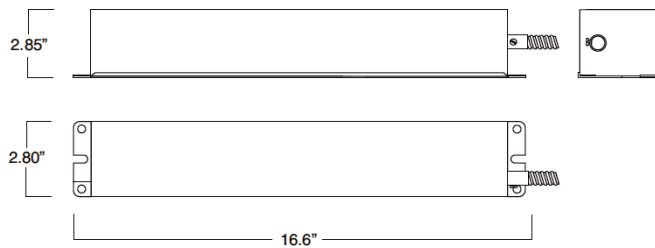

Remote Emergency Pack