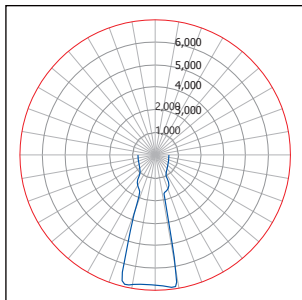

TAD

Descriptive Information

Total delivered lumens: 5,929 Lumens
Input watts at 120V: 100 W
Efficacy: 59.2 Lumens/Watt Source: LED
CCT/CRI: 4000K/85CRI