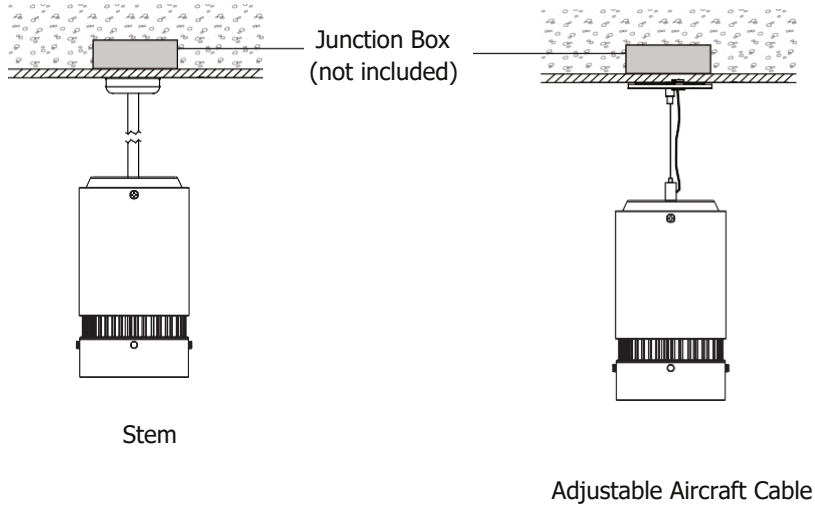

Vela 6 - Standard

Dimensions

Standard

Diffuser

Aluminum Shroud / Polycarbonate Shroud

Vela 6 - Standard

Mounting Options

Emergency Pack Lumen Output Table