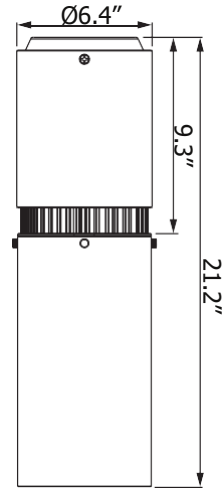

Vela 6 - Standard

Dimensions

Standard

Diffuser