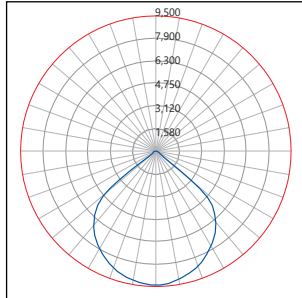

*Tolerance±8%

Wattage	50W	75W	100W
	TAD		
CCT			
4000K	2965 lm	4447 lm	5929 lm
3500K	2876 lm	4314 lm	5751 lm
3000K	2794 lm	4191 lm	5588 lm

*Tolerance±8%

Wattage	50W	75W	100W
	CAD		
CCT			
4000K	5803 lm	8704 lm	11605 lm
3500K	5629 lm	8443 lm	11257 lm
3000K	5470 lm	8204 lm	10939 lm

*Tolerance±8%

Typical Photometry Summary

STD

Descriptive Information

Total delivered lumens: 9,480 Lumens
 Input watts at 120V: 100 W
 Efficacy: 94.8 Lumens/Watt Source: LED
 CCT/CRI: 4000K/85CRI

PCS

Descriptive Information