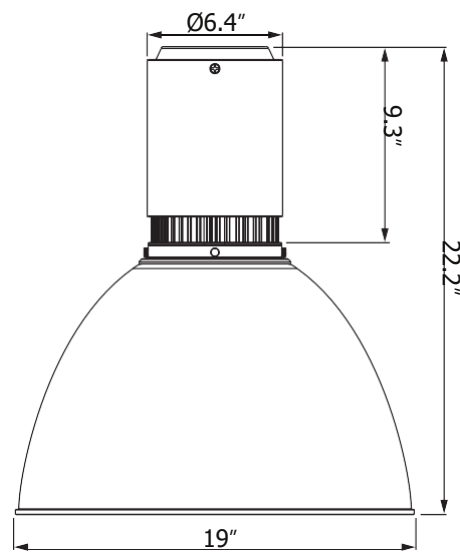

- **Standard 0-10V:** dims to 10%

Housing

- Diameter: 6.4" (164mm)
- Height: Standard / 11.6" (294mm)
- Diffuser / 21.2" (538mm)
- Shroud 16" / 20.4" (518mm)
- Shroud 19" / 21.9" (556mm)
- Shroud 22" / 23.2" (584mm)
- Material: Aluminum, Acrylic
- Weight: Standard / 11.2 lbs
- Diffuser / 12.6 lbs
- Aluminum Shroud 16" / 14.1 lbs
- Aluminum Shroud 19" / 17.2 lbs
- Aluminum Shroud 22" / 21.2 lbs
- Polycarbonate Shroud 16" / 13.2 lbs
- Polycarbonate Shroud 19" / 16.3 lbs
- Polycarbonate Shroud 22" / 18.3 lbs

Vela 6 - Standard

Dimensions

Standard

Diffuser

Aluminum Shroud / Polycarbonate Shroud

Vela 6 - Standard

Mounting Options

Emergency Pack Lumen Output Table