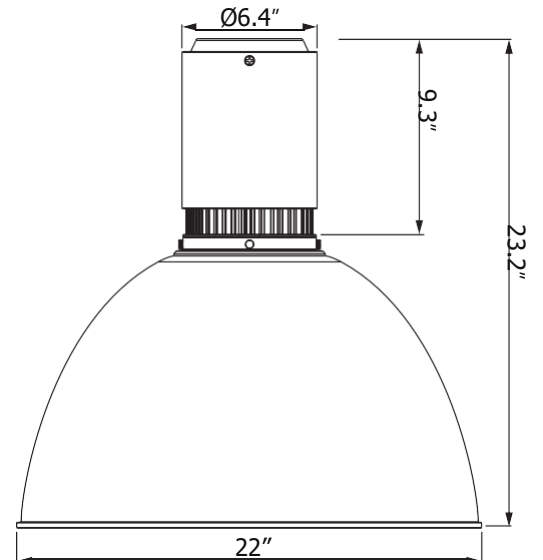

- **Standard 0-10V:** dims to 10%

Housing

- Diameter: 6.4" (164mm)
- Height: Standard / 11.6" (294mm)
- Diffuser / 21.2" (538mm)
- Shroud 16" / 20.4" (518mm)
- Shroud 19" / 21.9" (556mm)
- Shroud 22" / 23.2" (584mm)
- Material: Aluminum, Acrylic
- Weight: Standard / 11.2 lbs
- Diffuser / 12.6 lbs
- Aluminum Shroud 16" / 14.1 lbs
- Aluminum Shroud 19" / 17.2 lbs
- Aluminum Shroud 22" / 21.2 lbs
- Polycarbonate Shroud 16" / 13.2 lbs
- Polycarbonate Shroud 19" / 16.3 lbs
- Polycarbonate Shroud 22" / 18.3 lbs

Vela 6 - Standard

Dimensions

Standard

Diffuser

Aluminum Shroud / Polycarbonate Shroud

Vela 6 - Standard

Mounting Options

Emergency Pack Lumen Output Table