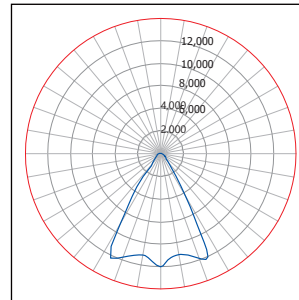

ALS

Descriptive Information

Total delivered lumens: 10,536 Lumens
Input watts at 120V: 100 W
Efficacy: 105 Lumens/Watt Source: LED
CCT/CRI: 4000K/85CRI