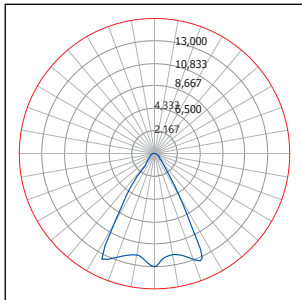

*Tolerance±8%

Typical Photometry Summary

STD

Descriptive Information

Total delivered lumens: 9,480 Lumens
 Input watts at 120V: 100 W
 Efficacy: 94.8 Lumens/Watt Source: LED
 CCT/CRI: 4000K/85CRI

PCS

Descriptive Information