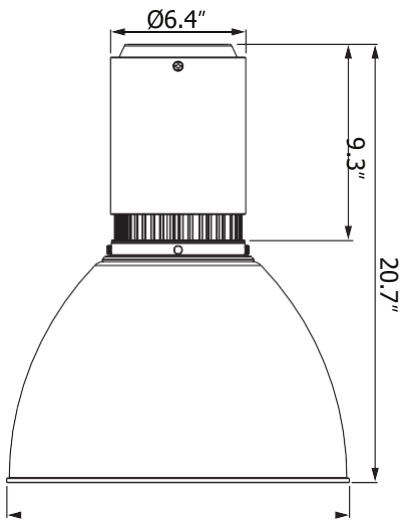

- **Standard 0-10V:** dims to 10%

Housing

- Diameter: 6.4" (164mm)
- Height: Standard / 11.6" (294mm)
- Diffuser / 21.2" (538mm)
- Shroud 16" / 20.4" (518mm)
- Shroud 19" / 21.9" (556mm)
- Shroud 22" / 23.2" (584mm)
- Material: Aluminum, Acrylic
- Weight: Standard / 11.2 lbs
- Diffuser / 12.6 lbs
- Aluminum Shroud 16" / 14.1 lbs
- Aluminum Shroud 19" / 17.2 lbs
- Aluminum Shroud 22" / 21.2 lbs
- Polycarbonate Shroud 16" / 13.2 lbs
- Polycarbonate Shroud 19" / 16.3 lbs
- Polycarbonate Shroud 22" / 18.3 lbs

Vela 6 - Standard

Dimensions

Standard

Diffuser

Aluminum Shroud / Polycarbonate Shroud

Vela 6 - Standard

Mounting Options

Emergency Pack Lumen Output Table