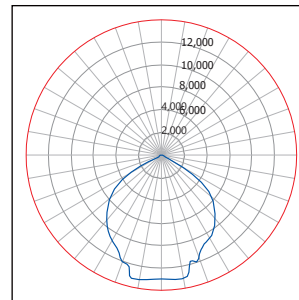

CAD

Descriptive Information

Total delivered lumens: 11,605 Lumens
Input watts at 120V: 100 W
Efficacy: 116 Lumens/Watt Source: LED
CCT/CRI: 4000K/85CRI