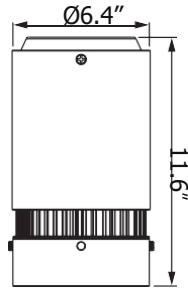

- **Standard 0-10V:** dims to 10%

Housing

- Diameter: 6.4" (164mm)
- Height: Standard / 11.6" (294mm)
- Diffuser / 21.2" (538mm)
- Shroud 16" / 20.4" (518mm)
- Shroud 19" / 21.9" (556mm)
- Shroud 22" / 23.2" (584mm)
- Material: Aluminum, Acrylic
- Weight: Standard / 11.2 lbs
- Diffuser / 12.6 lbs
- Aluminum Shroud 16" / 14.1 lbs
- Aluminum Shroud 19" / 17.2 lbs
- Aluminum Shroud 22" / 21.2 lbs
- Polycarbonate Shroud 16" / 13.2 lbs
- Polycarbonate Shroud 19" / 16.3 lbs
- Polycarbonate Shroud 22" / 18.3 lbs

Vela 6 - Standard

Dimensions

Standard

Diffuser

Aluminum Shroud / Polycarbonate Shroud

Vela 6 - Standard

Mounting Options

Emergency Pack Lumen Output Table