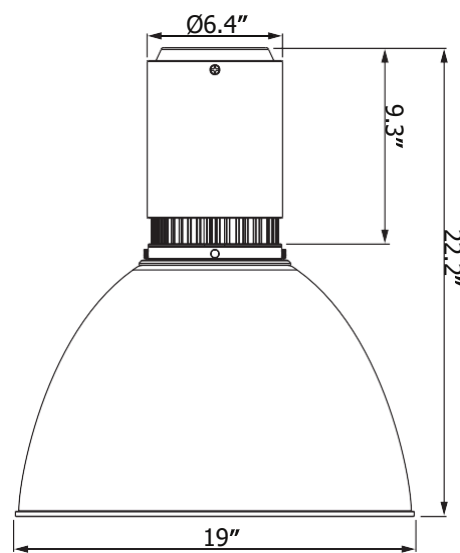

Housing

- Diameter: 6.4" (164mm)
- Height: Standard / 11.6" (294mm)
- Diffuser / 21.2" (538mm)
- Shroud 16" / 20.4" (518mm)
- Shroud 19" / 21.9" (556mm)
- Shroud 22" / 23.2" (584mm)
- Material: Aluminum, Acrylic
- Weight: Standard / 11.2 lbs
- Diffuser / 12.6 lbs
- Aluminum Shroud 16" / 14.1 lbs
- Aluminum Shroud 19" / 17.2 lbs
- Aluminum Shroud 22" / 21.2 lbs
- Polycarbonate Shroud 16" / 13.2 lbs
- Polycarbonate Shroud 19" / 16.3 lbs
- Polycarbonate Shroud 22" / 18.3 lbs

Vela 6 - Standard

Dimensions

Standard

Diffuser

Aluminum Shroud / Polycarbonate Shroud

Vela 6 - Standard

Mounting Options

Emergency Pack Lumen Output Table