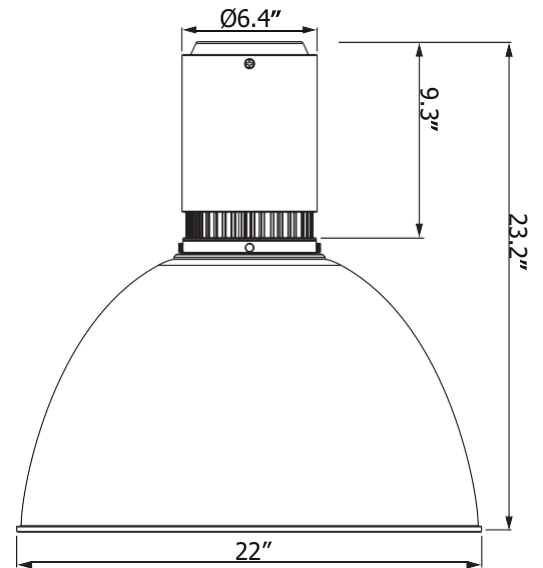

Housing

- Diameter: 6.4" (164mm)
- Height: Standard / 11.6" (294mm)
- Diffuser / 21.2" (538mm)
- Shroud 16" / 20.4" (518mm)
- Shroud 19" / 21.9" (556mm)
- Shroud 22" / 23.2" (584mm)
- Material: Aluminum, Acrylic
- Weight: Standard / 11.2 lbs
- Diffuser / 12.6 lbs
- Aluminum Shroud 16" / 14.1 lbs
- Aluminum Shroud 19" / 17.2 lbs
- Aluminum Shroud 22" / 21.2 lbs
- Polycarbonate Shroud 16" / 13.2 lbs
- Polycarbonate Shroud 19" / 16.3 lbs
- Polycarbonate Shroud 22" / 18.3 lbs

Vela 6 - Standard

Dimensions

Standard

Diffuser

Aluminum Shroud / Polycarbonate Shroud

Vela 6 - Standard

Mounting Options

Emergency Pack Lumen Output Table