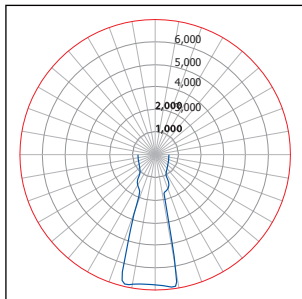

TAD

Descriptive Information

Total delivered lumens: 5,929 Lumens
Input watts at 120V: 100 W
Efficacy: 59.2 Lumens/Watt Source: LED
CCT/CRI: 4000K/85CRI