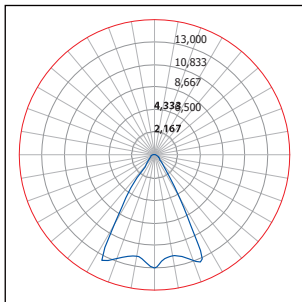

*Tolerance±8%

| Wattage | 50W | 75W | 100W |
|---------|------------|---------|----------|
| | CAD | | |
| CCT | | | |
| 4000K | 5803 lm | 8704 lm | 11605 lm |
| 3500K | 5629 lm | 8443 lm | 11257 lm |
| 3000K | 5470 lm | 8204 lm | 10939 lm |

*Tolerance±8%

Typical Photometry Summary

STD

Descriptive Information

Total delivered lumens: 9,480 Lumens
 Input watts at 120V: 100 W
 Efficacy: 94.8 Lumens/Watt Source: LED
 CCT/CRI: 4000K/85CRI

PCS

Descriptive Information