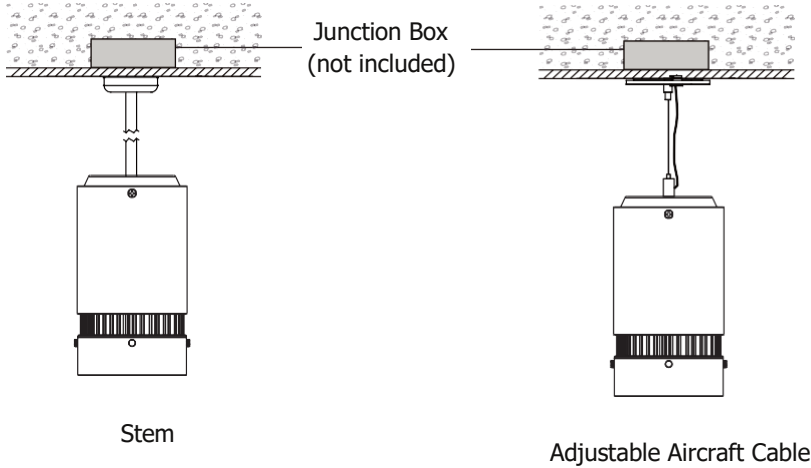

Vela 6 - Standard

Dimensions

Standard

Diffuser

Aluminum Shroud / Polycarbonate Shroud

Vela 6 - Standard

Mounting Options

Emergency Pack Lumen Output Table