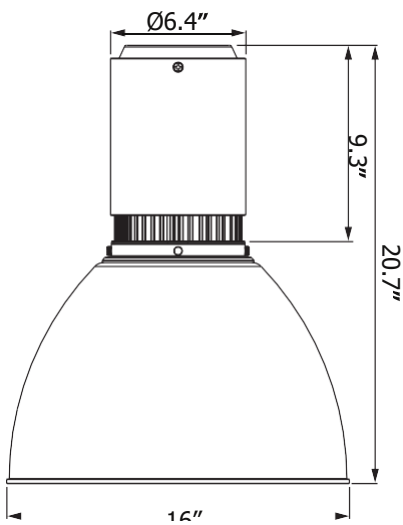

Housing

- Diameter: 6.4" (164mm)
- Height: Standard / 11.6" (294mm)
- Diffuser / 21.2" (538mm)
- Shroud 16" / 20.4" (518mm)
- Shroud 19" / 21.9" (556mm)
- Shroud 22" / 23.2" (584mm)
- Material: Aluminum, Acrylic
- Weight: Standard / 11.2 lbs
- Diffuser / 12.6 lbs
- Aluminum Shroud 16" / 14.1 lbs
- Aluminum Shroud 19" / 17.2 lbs
- Aluminum Shroud 22" / 21.2 lbs
- Polycarbonate Shroud 16" / 13.2 lbs
- Polycarbonate Shroud 19" / 16.3 lbs
- Polycarbonate Shroud 22" / 18.3 lbs

Vela 6 - Standard

Dimensions

Standard

Diffuser

Aluminum Shroud / Polycarbonate Shroud

Vela 6 - Standard

Mounting Options

Emergency Pack Lumen Output Table