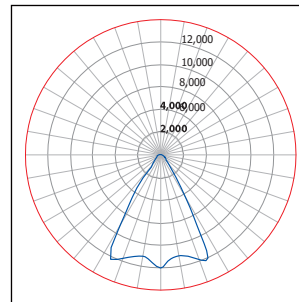

ALS

Descriptive Information

Total delivered lumens: 10,536 Lumens
Input watts at 120V: 100 W
Efficacy: 105 Lumens/Watt Source: LED
CCT/CRI: 4000K/85CRI