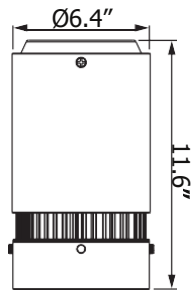

Housing

- Diameter: 6.4" (164mm)
- Height: Standard / 11.6" (294mm)
- Diffuser / 21.2" (538mm)
- Shroud 16" / 20.4" (518mm)
- Shroud 19" / 21.9" (556mm)
- Shroud 22" / 23.2" (584mm)
- Material: Aluminum, Acrylic
- Weight: Standard / 11.2 lbs
- Diffuser / 12.6 lbs
- Aluminum Shroud 16" / 14.1 lbs
- Aluminum Shroud 19" / 17.2 lbs
- Aluminum Shroud 22" / 21.2 lbs
- Polycarbonate Shroud 16" / 13.2 lbs
- Polycarbonate Shroud 19" / 16.3 lbs
- Polycarbonate Shroud 22" / 18.3 lbs

Vela 6 - Standard

Dimensions

Standard

Diffuser

Aluminum Shroud / Polycarbonate Shroud

Vela 6 - Standard

Mounting Options

Emergency Pack Lumen Output Table