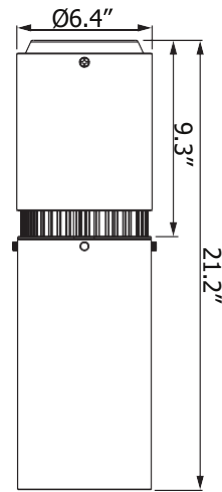

Vela 6 - Standard

Dimensions

Standard

Diffuser