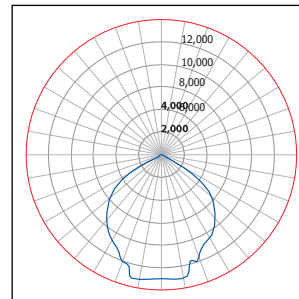

CAD

Descriptive Information

Total delivered lumens: 11,605 Lumens
Input watts at 120V: 100 W
Efficacy: 116 Lumens/Watt Source: LED
CCT/CRI: 4000K/85CRI