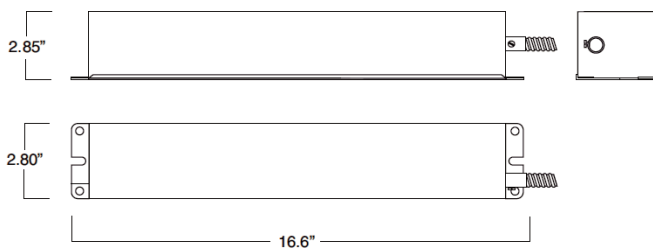

Remote Emergency Pack