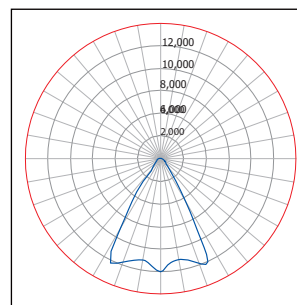

ALS

Descriptive Information

Total delivered lumens: 10,536 Lumens
Input watts at 120V: 100 W
Efficacy: 105 Lumens/Watt Source: LED
CCT/CRI: 4000K/85CRI