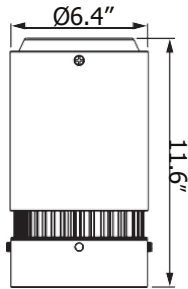

Vela 6 - Standard

Dimensions

Standard