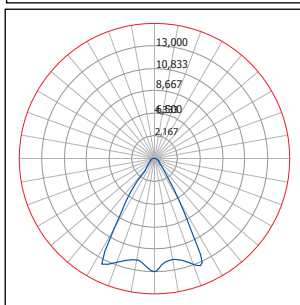

PCS

Descriptive Information

Total delivered lumens: 11,090 Lumens
Input watts at 120V: 100 W
Efficacy: 110 Lumens/Watt Source: LED
CCT/CRI: 4000K/85CRI