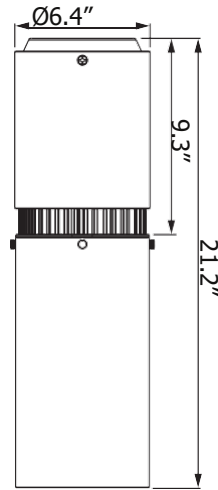

Vela 6 - Standard

Dimensions

Standard

Diffuser