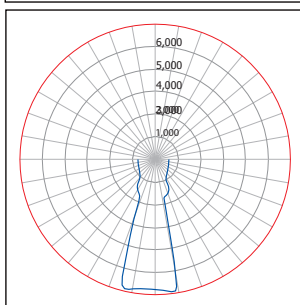

TAD

Descriptive Information

Total delivered lumens: 5,929 Lumens
Input watts at 120V: 100 W
Efficacy: 59.2 Lumens/Watt Source: LED
CCT/CRI: 4000K/85CRI