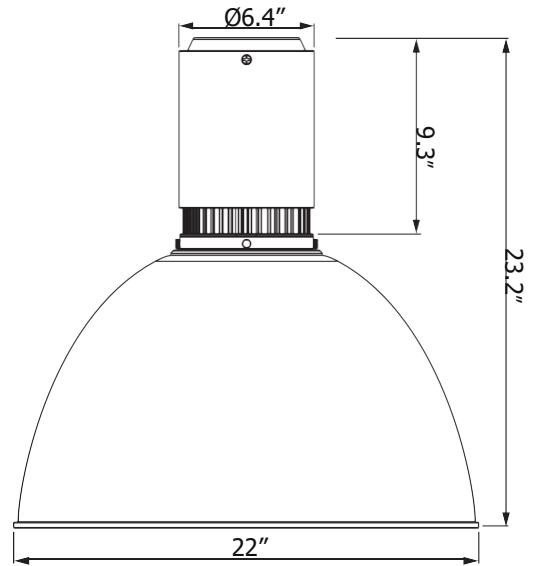

## Dimensions

Standard

Diffuser

Aluminum Shroud / Polycarbonate Shroud