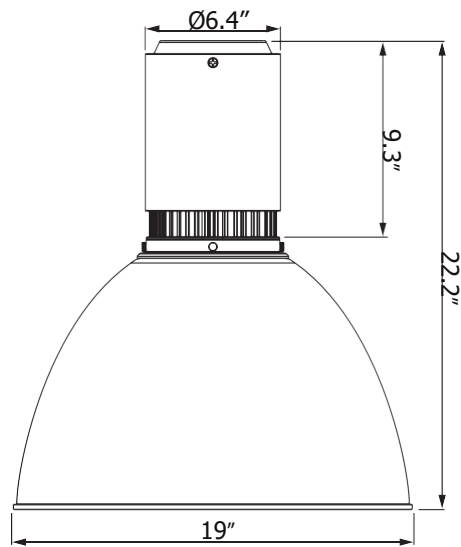

## Housing

- Diameter: 6.4" (164mm)
- Height: Standard / 11.6" (294mm)  
Diffuser / 21.2" (538mm)  
Shroud 16" / 20.4" (518mm)  
Shroud 19" / 21.9" (556mm)
- Material: Aluminum, Acrylic
- Weight: Standard / 11.2 lbs  
Diffuser / 12.6 lbs  
Aluminum Shroud 16" / 14.1 lbs  
Aluminum Shroud 19" / 17.2 lbs  
Polycarbonate Shroud 16" / 13.2 lbs  
Polycarbonate Shroud 19" / 16.3 lbs  
Polycarbonate Shroud 22" / 18.3 lbs

## Dimensions

Standard

Diffuser

Aluminum Shroud / Polycarbonate Shroud