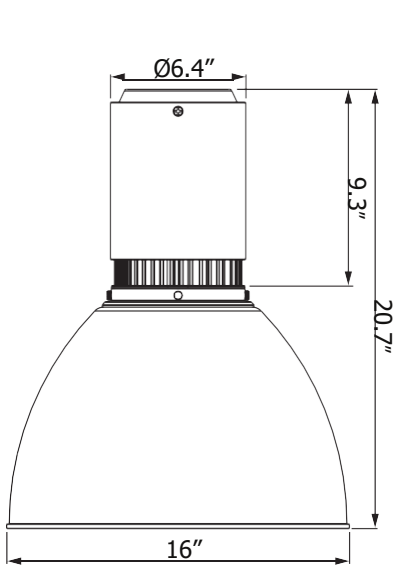

## Housing

- Diameter: 6.4" (164mm)
- Height: Standard / 11.6" (294mm)  
Diffuser / 21.2" (538mm)  
Shroud 16" / 20.4" (518mm)  
Shroud 19" / 21.9" (556mm)
- Material: Aluminum, Acrylic
- Weight: Standard / 11.2 lbs  
Diffuser / 12.6 lbs  
Aluminum Shroud 16" / 14.1 lbs  
Aluminum Shroud 19" / 17.2 lbs  
Polycarbonate Shroud 16" / 13.2 lbs  
Polycarbonate Shroud 19" / 16.3 lbs  
Polycarbonate Shroud 22" / 18.3 lbs

## Dimensions

Standard

Diffuser

Aluminum Shroud / Polycarbonate Shroud