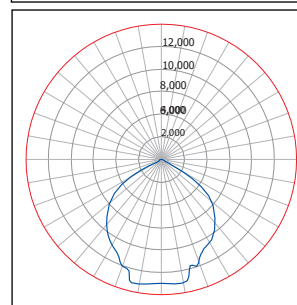

CAD

Descriptive Information

Total delivered lumens: 11,605 Lumens
Input watts at 120V: 100 W
Efficacy: 116 Lumens/Watt Source: LED
CCT/CRI: 4000K/85CRI