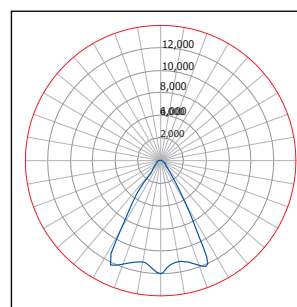

ALS

Descriptive Information

Total delivered lumens: 10,536 Lumens
Input watts at 120V: 100 W
Efficacy: 105 Lumens/Watt Source: LED
CCT/CRI: 4000K/85CRI