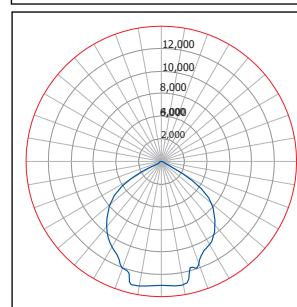

CAD

Descriptive Information

Total delivered lumens: 11,605 Lumens
Input watts at 120V: 100 W
Efficacy: 116 Lumens/Watt Source: LED
CCT/CRI: 4000K/85CRI