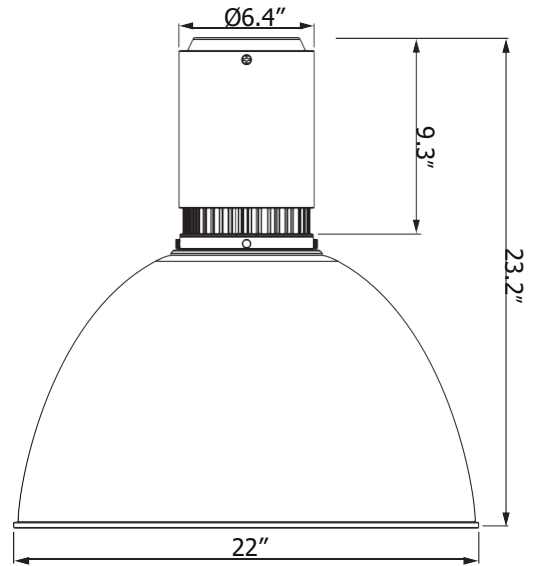

- **Standard 0-10V:** dims to 10%

Housing

- Diameter: 6.4" (164mm)
- Height: Standard / 11.6" (294mm)
Diffuser / 21.2" (538mm)
Shroud 16" / 20.4" (518mm)
Shroud 19" / 21.9" (556mm)
- Material: Aluminum, Acrylic
- Weight: Standard / 11.2 lbs
Diffuser / 12.6 lbs
Aluminum Shroud 16" / 14.1 lbs
Aluminum Shroud 19" / 17.2 lbs
Polycarbonate Shroud 16" / 13.2 lbs
Polycarbonate Shroud 19" / 16.3 lbs
Polycarbonate Shroud 22" / 18.3 lbs

Vela 6 - Standard

Dimensions

Standard

Diffuser

Aluminum Shroud / Acrylic Shroud

Vela 6 - Standard

Mounting Options

Emergency Pack Lumen Output Table