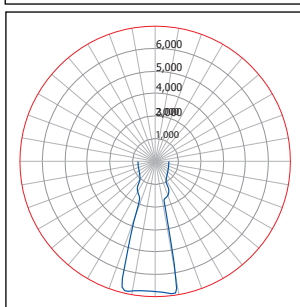

TAD

Descriptive Information

Total delivered lumens: 5,929 Lumens
Input watts at 120V: 100 W
Efficacy: 59.2 Lumens/Watt Source: LED
CCT/CRI: 4000K/85CRI