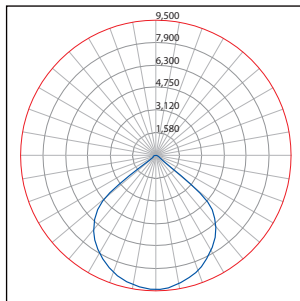

- **Standard 0-10V:** dims to 10%

Housing

- Diameter: 6.4" (164mm)
- Height: Standard / 11.6" (294mm)
Diffuser / 21.2" (538mm)
Shroud 16" / 20.4" (518mm)
Shroud 19" / 21.9" (556mm)
- Material: Aluminum, Acrylic
- Weight: Standard / 11.2 lbs
Diffuser / 12.6 lbs
Aluminum Shroud 16" / 14.1 lbs
Aluminum Shroud 19" / 17.2 lbs
Polycarbonate Shroud 16" / 13.2 lbs
Polycarbonate Shroud 19" / 16.3 lbs
Polycarbonate Shroud 22" / 18.3 lbs

*Tolerance±8%

Wattage	50W	75W	100W
CCT	PCS		
4000K	5545 lm	8318 lm	11090 lm
3500K	5379 lm	8068 lm	10757 lm
3000K	5227 lm	7840 lm	10453 lm

*Tolerance±8%

Wattage	50W	75W	100W
CCT	ALS		
4000K	5268 lm	7902 lm	10536 lm
3500K	5109 lm	7665 lm	10220 lm
3000K	4965 lm	7448 lm	9930 lm

*Tolerance±8%

Wattage	50W	75W	100W
CCT	TAD		
4000K	2965 lm	4447 lm	5929 lm
3500K	2876 lm	4314 lm	5751 lm
3000K	2794 lm	4191 lm	5588 lm

*Tolerance±8%

Wattage	50W	75W	100W
CCT	CAD		
4000K	5803 lm	8704 lm	11605 lm
3500K	5629 lm	8443 lm	11257 lm
3000K	5470 lm	8204 lm	10939 lm

*Tolerance±8%

Typical Photometry Summary

STD

Descriptive Information

Total delivered lumens: 9,480 Lumens
Input watts at 120V: 100 W
Efficacy: 94.8 Lumens/Watt Source: LED
CCT/CRI: 4000K/85CRI

PCS

Descriptive Information