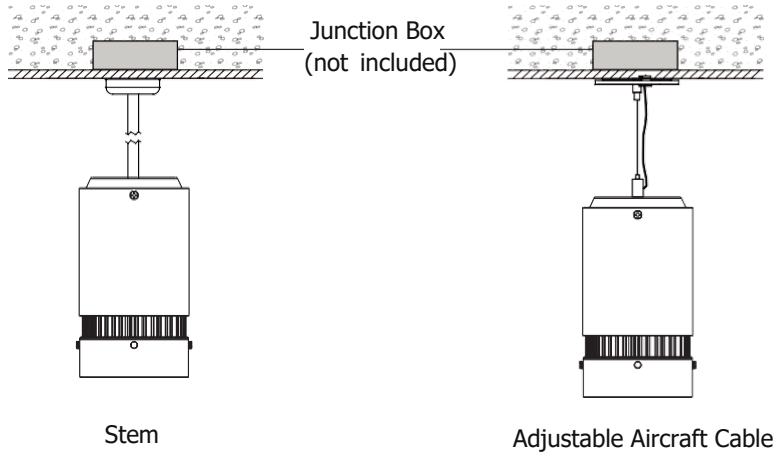

Vela 6 - Standard

Dimensions

Standard

Diffuser

Aluminum Shroud / Acrylic Shroud

Vela 6 - Standard

Mounting Options

Emergency Pack Lumen Output Table