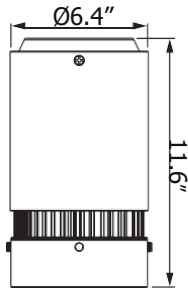

- **Standard 0-10V:** dims to 10%

Housing

- Diameter: 6.4" (164mm)
- Height: Standard / 11.6" (294mm)
Diffuser / 21.2" (538mm)
Shroud 16" / 20.4" (518mm)
Shroud 19" / 21.9" (556mm)
- Material: Aluminum, Acrylic
- Weight: Standard / 11.2 lbs
Diffuser / 12.6 lbs
Aluminum Shroud 16" / 14.1 lbs
Aluminum Shroud 19" / 17.2 lbs
Polycarbonate Shroud 16" / 13.2 lbs
Polycarbonate Shroud 19" / 16.3 lbs
Polycarbonate Shroud 22" / 18.3 lbs

Vela 6 - Standard

Dimensions

Standard

Diffuser

Aluminum Shroud / Acrylic Shroud

Vela 6 - Standard

Mounting Options

Emergency Pack Lumen Output Table