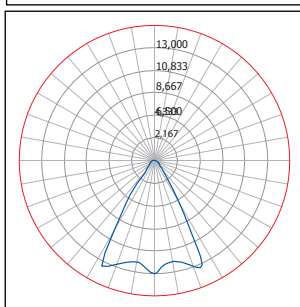

- **Standard 0-10V:** dims to 10%

Housing

- Diameter: 6.4" (164mm)
- Height: Standard / 11.6" (294mm)
Diffuser / 21.2" (538mm)
Shroud 16" / 20.4" (518mm)
Shroud 19" / 21.9" (556mm)
- Material: Aluminum, Acrylic
- Weight: Standard / 11.2 lbs
Diffuser / 12.6 lbs
Aluminum Shroud 16" / 14.1 lbs
Aluminum Shroud 19" / 17.2 lbs
Polycarbonate Shroud 16" / 13.2 lbs
Polycarbonate Shroud 19" / 16.3 lbs
Polycarbonate Shroud 22" / 18.3 lbs

*Tolerance±8%

Typical Photometry Summary

STD

Descriptive Information

Total delivered lumens: 9,480 Lumens
Input watts at 120V: 100 W
Efficacy: 94.8 Lumens/Watt Source: LED
CCT/CRI: 4000K/85CRI

PCS

Descriptive Information