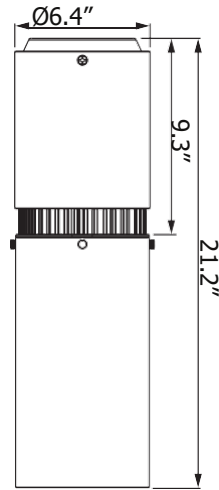

Vela 6 - Standard

Dimensions

Standard

Diffuser