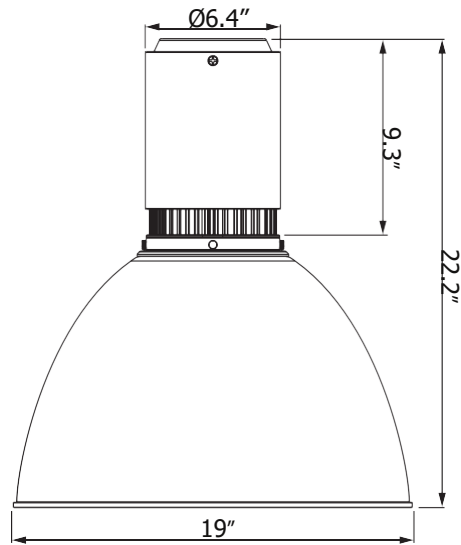

- **Standard 0-10V:** dims to 10%

Housing

- Diameter: 6.4" (164mm)
- Height: Standard / 11.6" (294mm)
Diffuser / 21.2" (538mm)
Shroud 16" / 20.4" (518mm)
Shroud 19" / 21.9" (556mm)
- Material: Aluminum, Acrylic
- Weight: Standard / 11.2 lbs
Diffuser / 12.6 lbs
Aluminum Shroud 16" / 14.1 lbs
Aluminum Shroud 19" / 17.2 lbs
Polycarbonate Shroud 16" / 13.2 lbs
Polycarbonate Shroud 19" / 16.3 lbs
Polycarbonate Shroud 22" / 18.3 lbs

Vela 6 - Standard

Dimensions

Standard

Diffuser

Aluminum Shroud / Acrylic Shroud

Vela 6 - Standard

Mounting Options

Emergency Pack Lumen Output Table