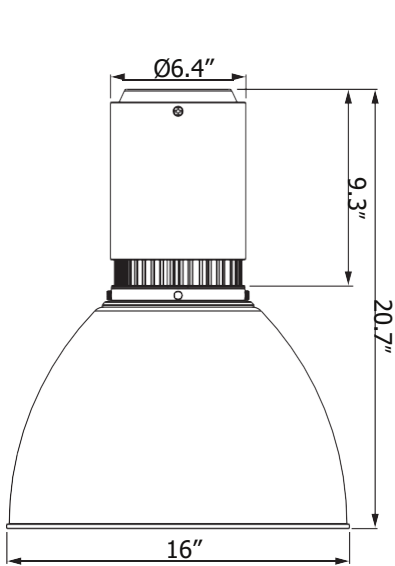

- **Standard 0-10V:** dims to 10%

Housing

- Diameter: 6.4" (164mm)
- Height: Standard / 11.6" (294mm)
Diffuser / 21.2" (538mm)
Shroud 16" / 20.4" (518mm)
Shroud 19" / 21.9" (556mm)
- Material: Aluminum, Acrylic
- Weight: Standard / 11.2 lbs
Diffuser / 12.6 lbs
Aluminum Shroud 16" / 14.1 lbs
Aluminum Shroud 19" / 17.2 lbs
Polycarbonate Shroud 16" / 13.2 lbs
Polycarbonate Shroud 19" / 16.3 lbs
Polycarbonate Shroud 22" / 18.3 lbs

Vela 6 - Standard

Dimensions

Standard

Diffuser

Aluminum Shroud / Acrylic Shroud

Vela 6 - Standard

Mounting Options

Emergency Pack Lumen Output Table