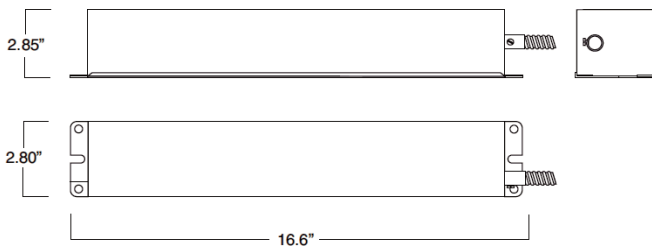

Remote Emergency Pack