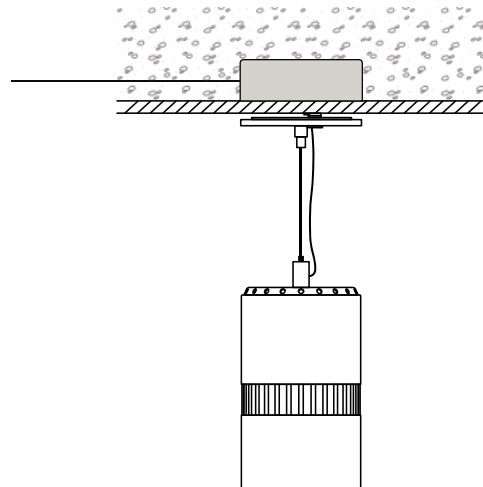

## Dimensions

Standard Cylinder

Aluminum Shroud 12"  
Polycarbonate Shroud 12"

Aluminum Shroud 16"  
Polycarbonate Shroud 16"

Conical Lens 12"

Conical Lens 16"

## Mounting Options

Surface Mount

Junction Box  
(Not included)

Cord Mount 10ft

Stem Mount 2ft /4ft

Junction Box  
(Not included)

Aircraft Cable