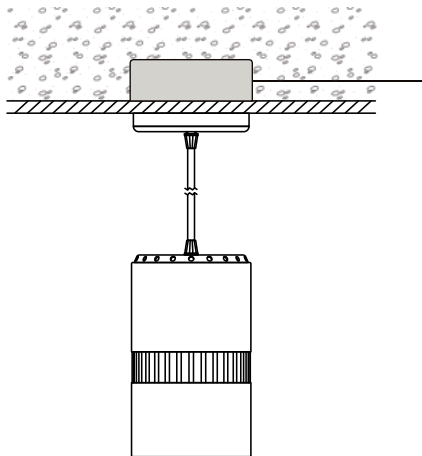

## Dimensions

Standard Cylinder

Aluminum Shroud 12"  
Polycarbonate Shroud 12"

Aluminum Shroud 16"  
Polycarbonate Shroud 16"

Conical Lens 12"

Conical Lens 16"

## Mounting Options

Surface Mount

Junction Box  
(Not included)

Cord Mount 10ft

Stem Mount 2ft /4ft

Junction Box  
(Not included)

Aircraft Cable