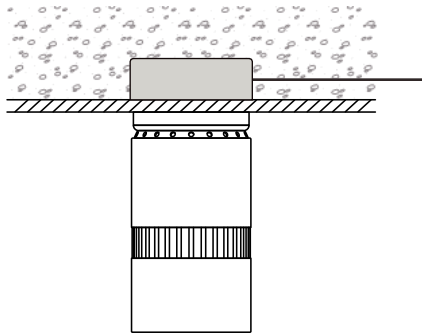

Vela 5 - Standard

Mounting Options

Surface Mount