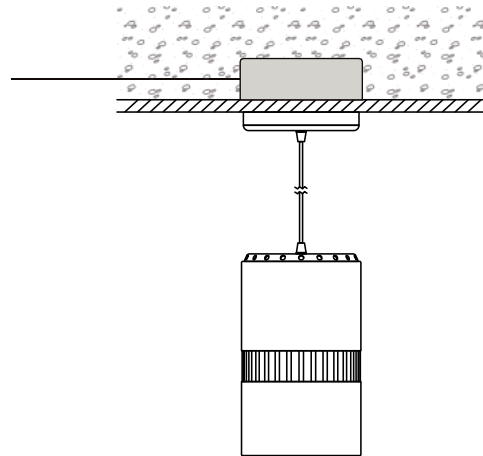

Junction Box
(Not included)

Cord Mount 10ft