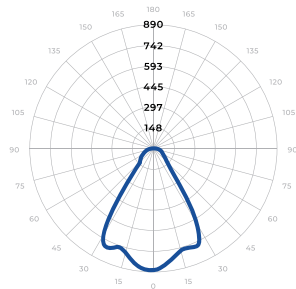

PCS 12

Total delivered lumens: 2150 Lumens
Input watts at 120V: 25W
Efficacy: 86 Lumens/Watt
Source: LED
CCT/CRI: 4000K/85CRI