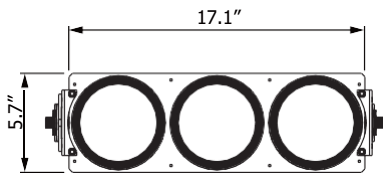

Tetriss 2.0 - Outdoor/Natatorium

Delivered Lumens

Wattage CCT	200W	400W	600W
5000K	20100 lm	40200 lm	60300 lm
4000K	17700 lm	35400 lm	53010 lm
3000K	16600 lm	33200 lm	49600 lm

*Tolerance±8%

Dimensions

200W / 3 Modules