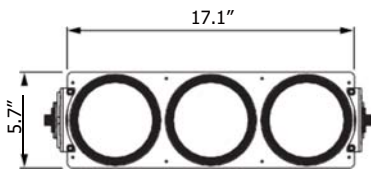

Tetriss 2.0 - Outdoor/Natatorium

Delivered

Wattage CCT	200W	400W	600W
5000K	20100 lm	40200 lm	60300 lm
4000K	17700 lm	35400 lm	53010 lm
3000K	16600 lm	33200 lm	49600 lm

*Tolerance±8%

Dimensions

200W / 3 Modules