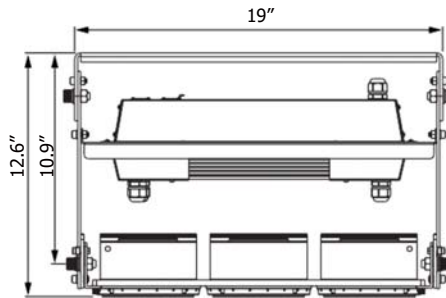

Bracket Mount / 6
Modules