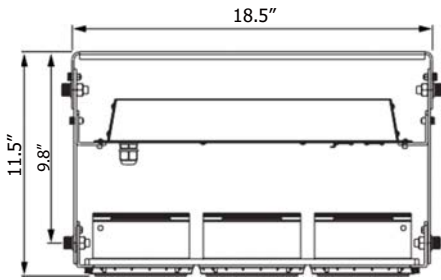

Mounting Options

Bracket Mount / 3
Modules