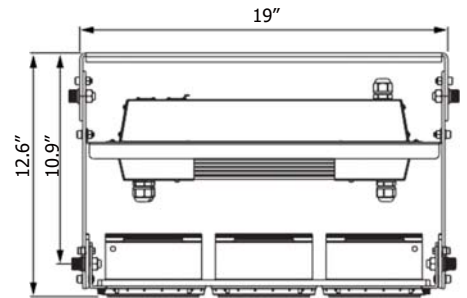

Bracket Mount / 9
Modules