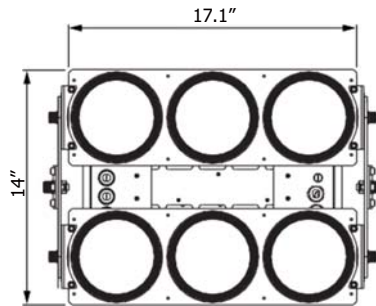

400W / 6 Modules