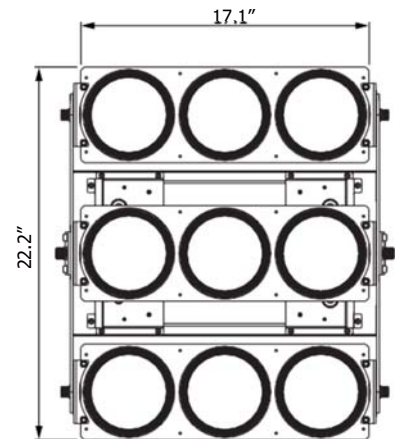

600W / 9 Modules