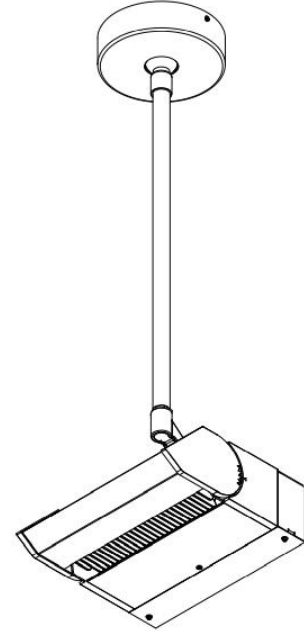

- DMX: high resolution dims to 0.1%
(Supports ANSI E1.20 RDM protocol)

Housing

- Dimensions & Weight:
- Standard: 13.05"x 9.84"x 4.33" (19.8 lb)
- With Visor: 13.05"x 14.77"x 4.33" (22.9 lb)
- Material: Stainless Steel Housing, Aluminum Heat Sink

Dimensions

308C / Wall Mount

13.05"

±20°
(Adjustable)

REIZEN – W+RGB Indoor

Dimensions

308C / Stem Mount

REIZEN – W+RGB Indoor

Accessory

Glare Shield Visor

308C