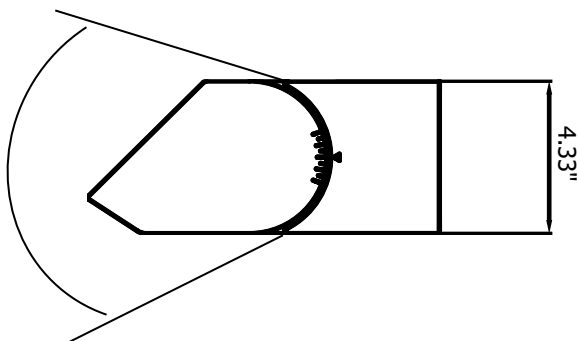

- DMX: high resolution dims to 0.1%
(Supports ANSI E1.20 RDM protocol)

Housing

- Dimensions & Weight:
- Standard: 13.05"x 9.84"x 4.33" (19.8 lb)
- With Visor: 13.05"x 14.77"x 4.33" (22.9 lb)
- Material: Stainless Steel Housing, Aluminum Heat Sink

Dimensions

308C / Wall Mount

13.05"

±20°
(Adjustable)

REIZEN – W+RGB Indoor

Dimensions

308C / Stem Mount

REIZEN – W+RGB Indoor