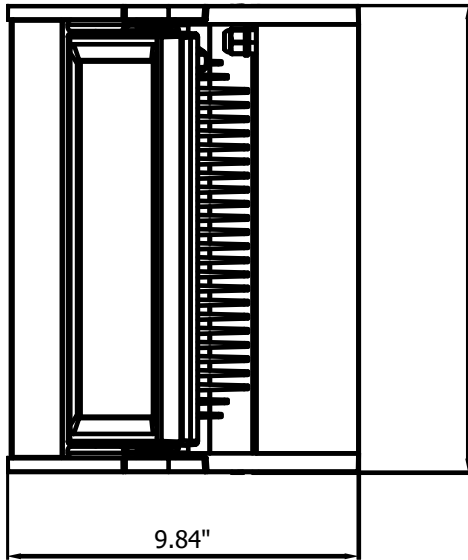

- DMX: high resolution dims to 0.1%
(Supports ANSI E1.20 RDM protocol)

Housing

- Dimensions & Weight:
- Standard: 13.05"x 9.84"x 4.33" (19.8 lb)
- With Visor: 13.05"x 14.77"x 4.33" (22.9 lb)
- Material: Stainless Steel Housing, Aluminum Heat Sink

Delivered Lumens*

Light Source	308C	
	150W Light Engine	
CCT	Beam Angle: Asymmetric	
R	25 W	310 lm
G	25 W	2,750 lm
B	25 W	205 lm
W	75 W	8,000 lm

*Tolerance±8%

Current Consumption

Light Source	Wattage	120V	277V
308C	150W	1.38A	0.60A

Dimensions

308C / Wall Mount

13.05"

±20°
(Adjustable)

REIZEN – W+RGB Indoor

Dimensions

308C / Stem Mount

REIZEN – W+RGB Indoor