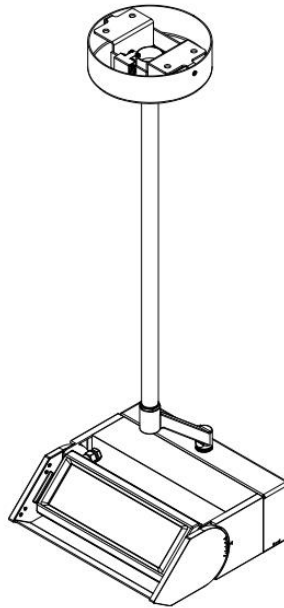

- DMX: high resolution dims to 0.1%
(Supports ANSI E1.20 RDM protocol)

Housing

- Dimensions & Weight:
- Standard: 13.05"x 9.84"x 4.33" (19.8 lb)
- With Visor: 13.05"x 14.77"x 4.33" (22.9 lb)
- Material: Stainless Steel Housing, Aluminum Heat Sink

Dimensions

308C / Wall Mount

13.05"

±20°
(Adjustable)

REIZEN – W+RGB Indoor

Dimensions

308C / Stem Mount

REIZEN – W+RGB Indoor