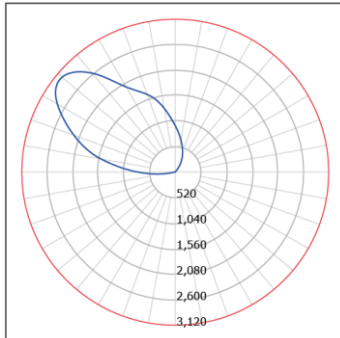

REIZEN – W+RGB Indoor

How to Specify:

Ordering Example: RISE-308C-UNV-DMXR-ASY-WHT-WLM-GSV

4-5 weeks lead time on over 75% of specifications.

Model	Light Source	Voltage	Dimming
RI			
REIZEN	308C 150W Light Engine 11,265 Combined Delivered Lumens 3000K / CRI 85 + RGB	UNV 120-277V	DMXR DMX dims to 0.1% (RJ45 Sockets)

Beam Angle	Finish	Mounting	Accessories
ASY Asymmetric	BLK Black WHT White	WLM Wall Mount ST4 Stem 4ft ST8¹ Stem 8 ft	GSV¹ Glare Shield Visor
		¹Includes two 4ft stem connected by an adapter.	¹Please factor in change in lumen output of -10%.

Delivered Lumens*

Light Source	308C	
	150W Light Engine	
CCT	Beam Angle: Asymmetric	
R	25 W	310 lm
G	25 W	2,750 lm
B	25 W	205 lm
W	75 W	8,000 lm

*Tolerance±8%

Current Consumption

Light Source	Wattage	120V	277V
308C	150W	1.38A	0.60A

REIZEN – W+RGB Indoor

308C

Descriptive Information

Total delivered lumens: 11,265 Lumens

Input watts at 120V: 150 W

Source: LED

CCT/CRI: 4000K/85CRI