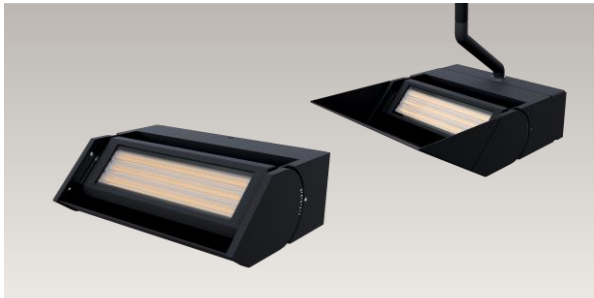

REIZEN – W+RGB Indoor

The REIZEN is an indirect asymmetric luminaire available in sconce or pendant forms, available with our Colorflip™ W+RGB technology. 50% of the 150W Light Engine is true 3000K and 50% is RGB. This unique approach to RGBW color changing brings a multifaceted option to a variety of architectural high ceiling spaces such as commercial, education, hospitality, municipalities, retail, and sports-recreation areas.

Quantity		Type	
Project		Note	

Electrical System

- 150W Light Engine / 3000K=75W, RGB=75W
- Power Input: Universal (120-277V)
- Operating Temperature: -40°F~113°F
- Surge Protection: 4 KV
- Power Factor Greater than 0.9

- DMX: high resolution dims to 0.1%
(Supports ANSI E1.20 RDM protocol)

Housing

- Dimensions & Weight:
- Standard: 13.05"x 9.84"x 4.33" (19.8 lb)
- With Visor: 13.05"x 14.77"x 4.33" (22.9 lb)
- Material: Stainless Steel Housing, Aluminum Heat Sink