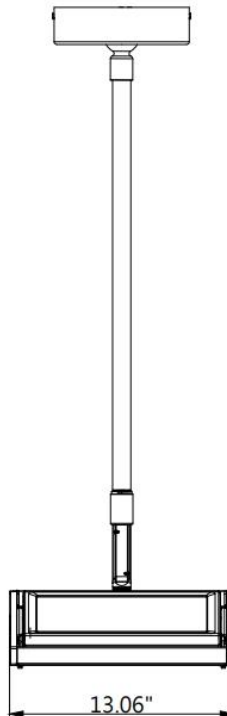

- DMX: high resolution dims to 0.1%
(Supports ANSI E1.20 RDM protocol)

Housing

- Dimensions & Weight:
- Standard: 13.05"x 9.84"x 4.33" (19.8 lb)
- With Visor: 13.05"x 14.77"x 4.33" (22.9 lb)
- Material: Stainless Steel Housing, Aluminum Heat Sink

Delivered Lumens*

Light Source	308C	
	150W Light Engine	
CCT	Beam Angle: Asymmetric	
R	25 W	310 lm
G	25 W	2,750 lm
B	25 W	205 lm
W	75 W	8,000 lm

*Tolerance±8%

Current Consumption

Light Source	Wattage	120V	277V
308C	150W	1.38A	0.60A

Dimensions

308C / Wall Mount

13.05"

±20°
(Adjustable)

REIZEN – W+RGB Indoor

Dimensions

308C / Stem Mount

REIZEN – W+RGB Indoor