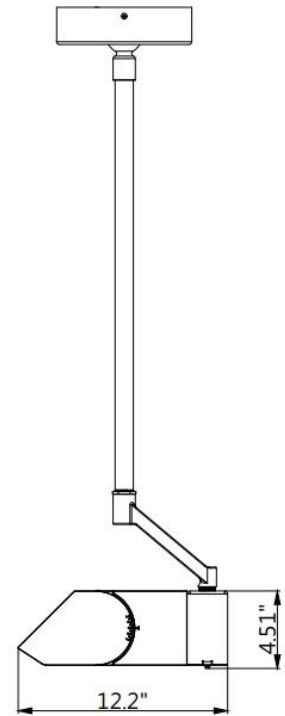

- DMX: high resolution dims to 0.1%
(Supports ANSI E1.20 RDM protocol)

Housing

- Dimensions & Weight:
- Standard: 13.05"x 9.84"x 4.33" (19.8 lb)
- With Visor: 13.05"x 14.77"x 4.33" (22.9 lb)
- Material: Stainless Steel Housing, Aluminum Heat Sink

Delivered Lumens*

Light Source	308C	
	150W Light Engine	
CCT	Beam Angle: Asymmetric	
R	25 W	310 lm
G	25 W	2,750 lm
B	25 W	205 lm
W	75 W	8,000 lm

*Tolerance±8%

Current Consumption

Light Source	Wattage	120V	277V
308C	150W	1.38A	0.60A

Dimensions

308C / Wall Mount

13.05"

±20°
(Adjustable)

REIZEN – W+RGB Indoor

Dimensions

308C / Stem Mount

REIZEN – W+RGB Indoor