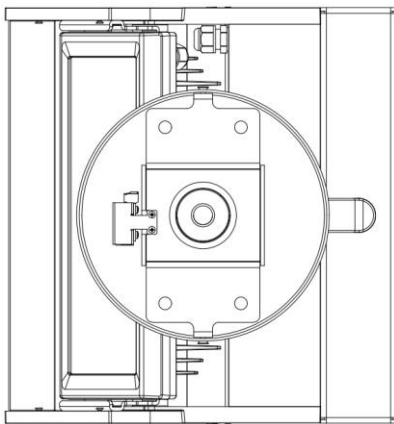

- DMX: high resolution dims to 0.1%
(Supports ANSI E1.20 RDM protocol)

Housing

- Dimensions & Weight:
- Standard: 13.05"x 9.84"x 4.33" (19.8 lb)
- With Visor: 13.05"x 14.77"x 4.33" (22.9 lb)
- Material: Stainless Steel Housing, Aluminum Heat Sink

Dimensions

308C / Wall Mount

13.05"

±20°
(Adjustable)

REIZEN – W+RGB Indoor

Dimensions

308C / Stem Mount

REIZEN – W+RGB Indoor