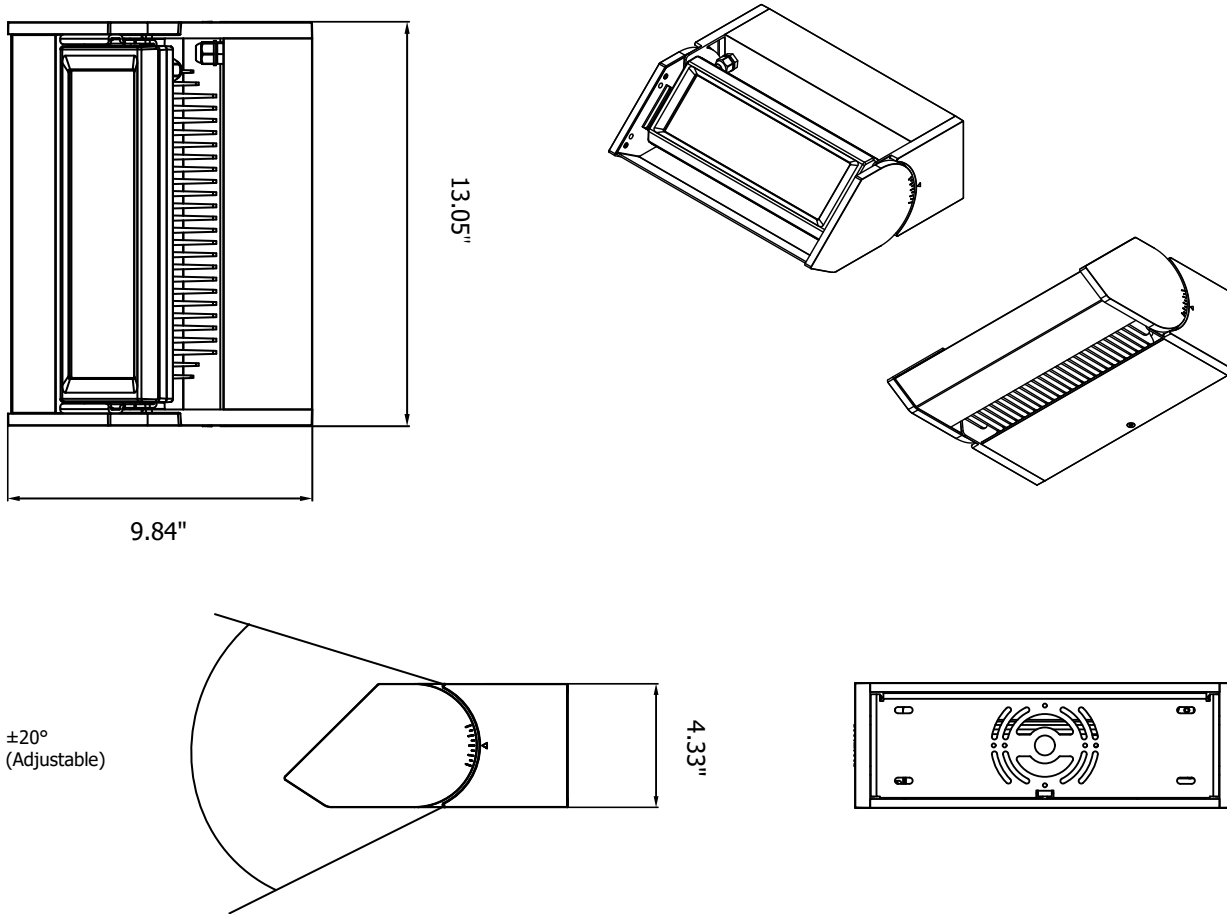

- DMX: high resolution dims to 0.1%
(Supports ANSI E1.20 RDM protocol)

Housing

- Dimensions & Weight:
- Standard: 13.05" x 9.84" x 4.33" (19.8 lb)
- With Visor: 13.05" x 14.77" x 4.33" (22.9 lb)
- Material: Stainless Steel Housing, Aluminum Heat Sink

Dimensions

308C / Wall Mount

Remote Power Box

(Standard 3' cable provided, must be mounted in Dry Location)

REIZEN – W+RGB Outdoor

Dimensions

308C / Stem Mount

REIZEN – W+RGB Outdoor