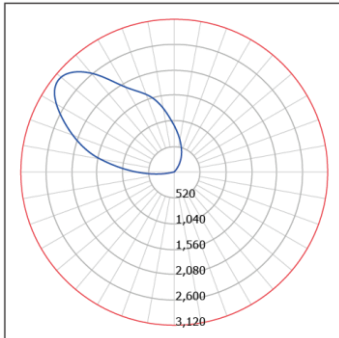

REIZEN – W+RGB Outdoor

How to Specify:

Ordering Example: **RI-308C-UNV-DMXR-ASY-WHT-WLM-GSV**

4-5 weeks lead time on over 75% of specifications.

Model	Light Source	Voltage	Dimming
RI			
REIZEN	308C 150W Light Engine 11,265 Combined Delivered Lumens 3000K / CRI 85 + RGB	UNV 120-277V	DMXR DMX dims to 0.1% (RJ45 Sockets)

Beam Angle	Finish	Mounting	Accessories
ASY Asymmetric	BLK Black WHT White	WLM Wall Mount ST4 Stem 4ft ST8¹ Stem 8 ft	GSV¹ Glare Shield Visor
		¹Includes two 4ft stem connected by an adapter.	¹Please factor in change in lumen output of -10%.

Delivered Lumens*

Light Source \ CCT	308C 150W Light Engine Beam Angle: Asymmetric		
	R	25 W	310 lm
G	25 W	2,750 lm	
B	25 W	205 lm	
W	75 W	8,000 lm	

*Tolerance±8%

Current Consumption

Light Source	Wattage	120V	277V
308C	150W	1.38A	0.60A

REIZEN – W+RGB Outdoor

308C

Descriptive Information

Total delivered lumens: 11,265 Lumens

Input watts at 120V: 150 W

Source: LED

CCT/CRI: 4000K/85CRI