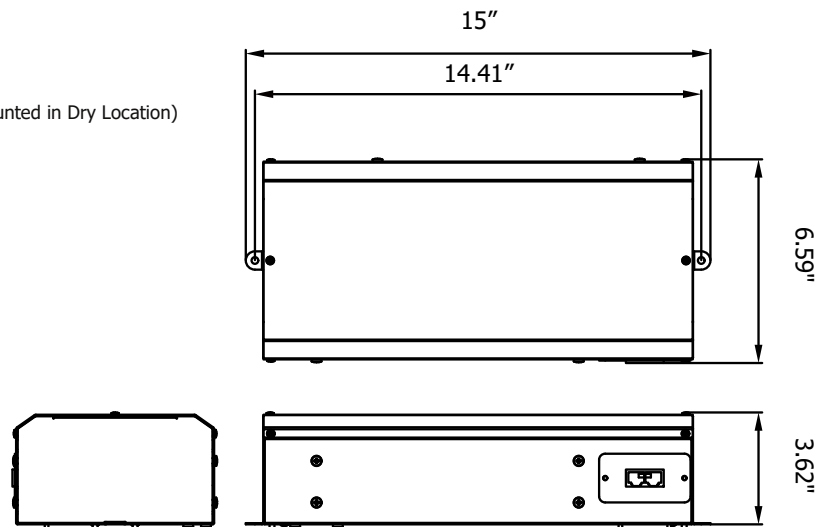

- DMX: high resolution dims to 0.1%
(Supports ANSI E1.20 RDM protocol)

Housing

- Dimensions & Weight:
- Standard: 13.05" x 9.84" x 4.33" (19.8 lb)
- With Visor: 13.05" x 14.77" x 4.33" (22.9 lb)
- Material: Stainless Steel Housing, Aluminum Heat Sink

Dimensions

308C / Wall Mount

Remote Power Box

(Standard 3' cable provided, must be mounted in Dry Location)

REIZEN – W+RGB Outdoor

Dimensions

308C / Stem Mount

REIZEN – W+RGB Outdoor