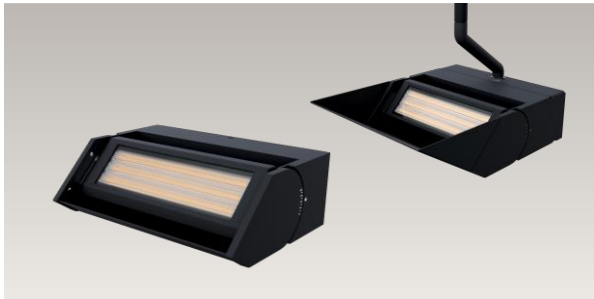

REIZEN – W+RGB Outdoor

The REIZEN is an indirect asymmetric luminaire available in sconce or pendant forms, available with our Colorflip™ W+RGB technology. 50% of the 150W Light Engine is true 3000K and 50% is RGB. This unique approach to RGBW color changing brings a multifaceted option to a variety of architectural high ceiling spaces such as commercial, education, hospitality, municipalities, retail, and sports-recreation areas.

Quantity		Type	
Project		Note	

Electrical System

- 150W Light Engine / 3000K=75W, RGB=75W
- Power Input: Universal (120-277V)
- Operating Temperature: -40°F~113°F
- Surge Protection: 4 KV
- Power Factor Greater than 0.9

- DMX: high resolution dims to 0.1%
(Supports ANSI E1.20 RDM protocol)

Housing

- Dimensions & Weight:
- Standard: 13.05" x 9.84" x 4.33" (19.8 lb)
- With Visor: 13.05" x 14.77" x 4.33" (22.9 lb)
- Material: Stainless Steel Housing, Aluminum Heat Sink