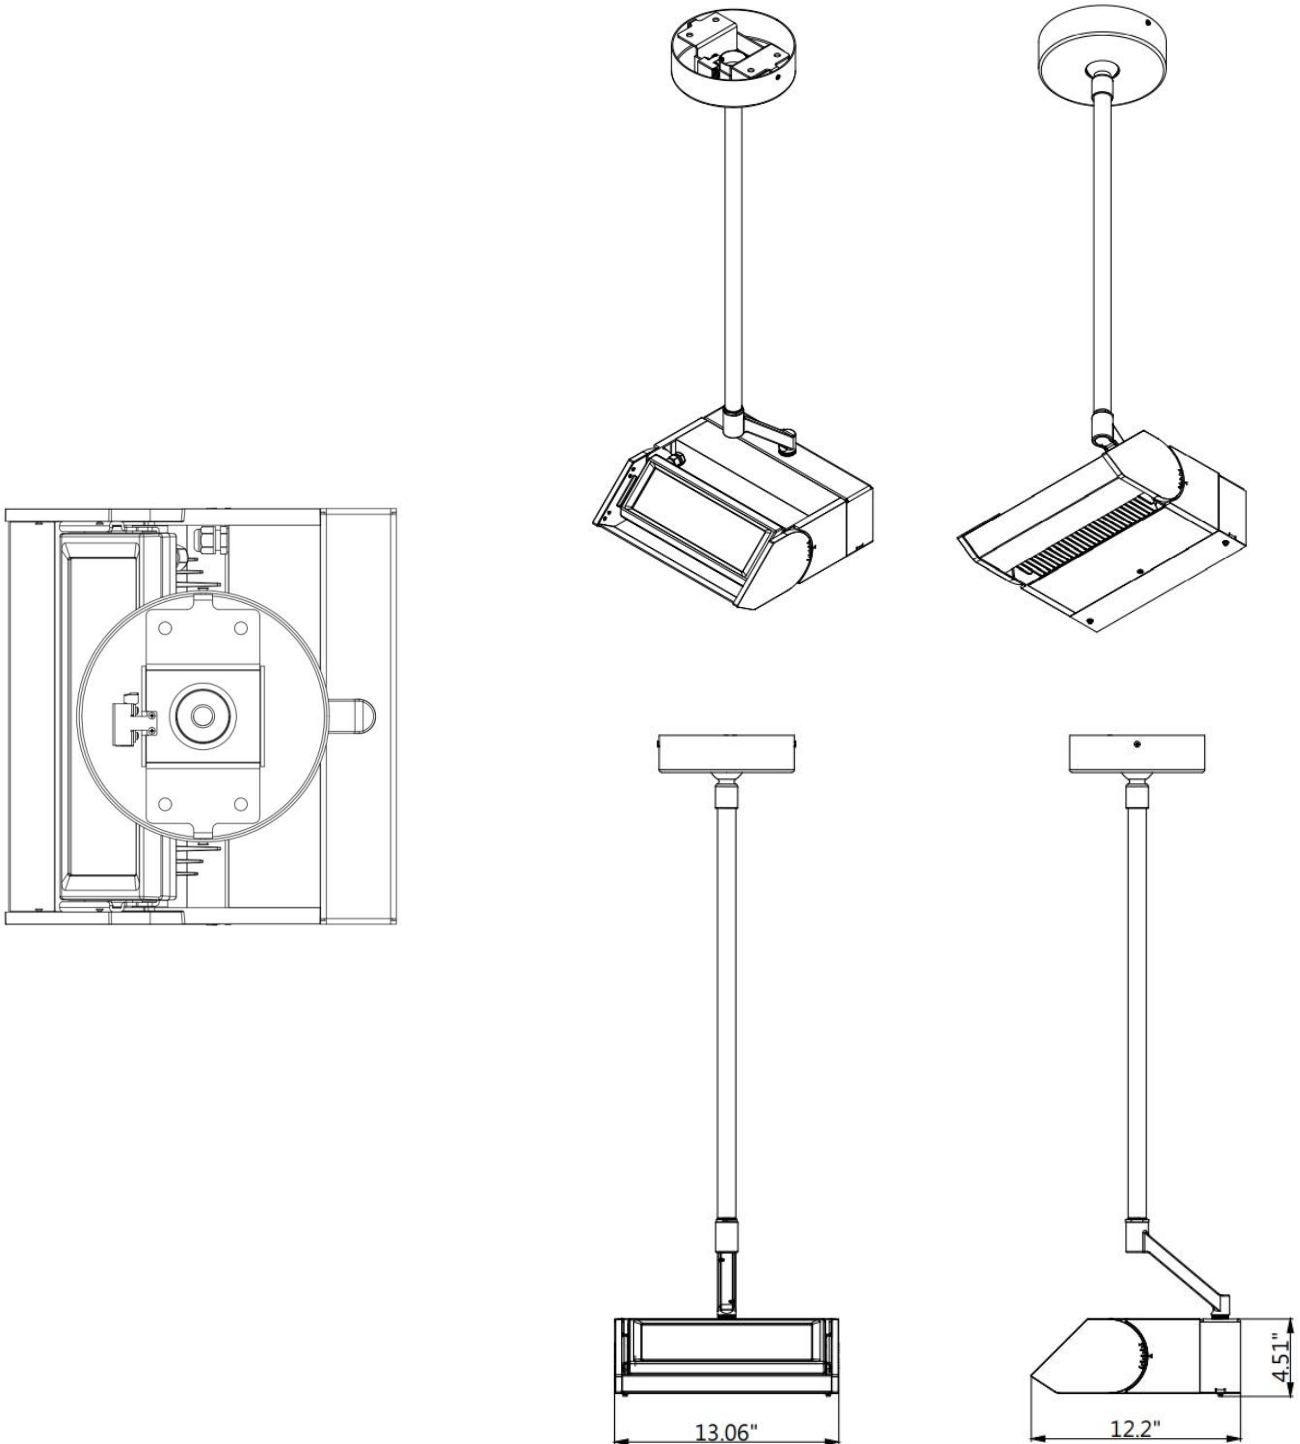

- DMX: high resolution dims to 0.1%
(Supports ANSI E1.20 RDM protocol)

Housing

- Dimensions & Weight:
- Standard: 13.05" x 9.84" x 4.33" (19.8 lb)
- With Visor: 13.05" x 14.77" x 4.33" (22.9 lb)
- Material: Stainless Steel Housing, Aluminum Heat Sink

Dimensions

308C / Wall Mount

Remote Power Box

(Standard 3' cable provided, must be mounted in Dry Location)

REIZEN – W+RGB Outdoor

Dimensions

308C / Stem Mount

REIZEN – W+RGB Outdoor