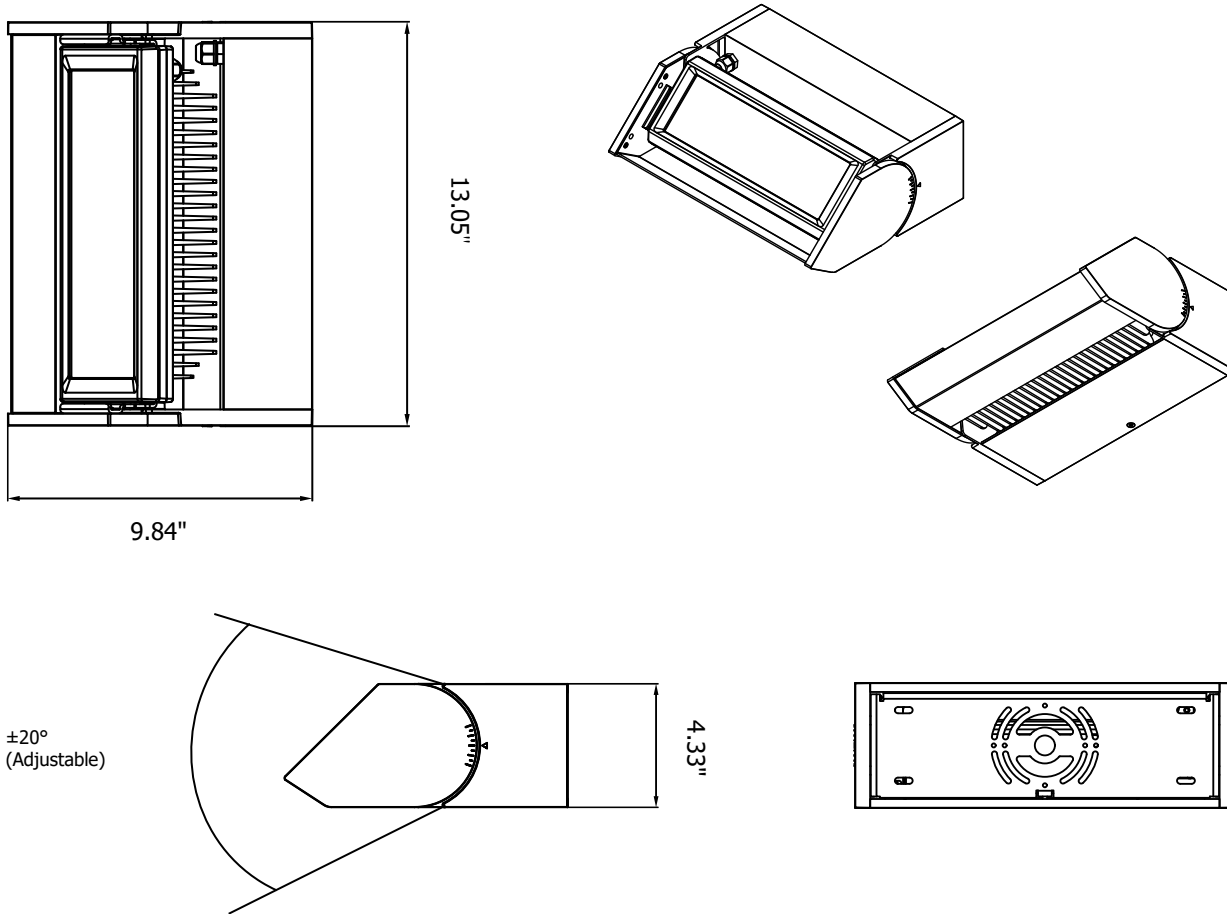

CCT/CRI: 4000K/85CRI

REIZEN – W+RGB Outdoor with Remote Power

Dimensions

308C / Wall Mount

Remote Power Box

(Standard 3' cable provided, must be mounted in Dry Location)

REIZEN – W+RGB Outdoor with Remote Power