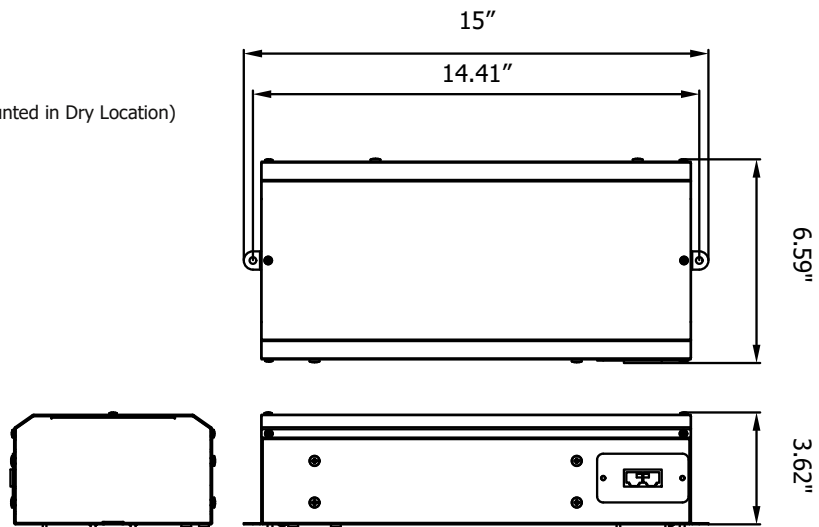

Remote Dry Location Power Box Housing

- Dimensions & Weight: 15" x 6.59" x 3.62" (19.8 lb)

REIZEN – W+RGB Outdoor with Remote Power

How to Specify:

Ordering Example: **RI-308C-UNV-DMXR-ASY-WHT-WLM-GSV-OUT**

CCT/CRI: 4000K/85CRI

REIZEN – W+RGB Outdoor with Remote Power

Dimensions

308C / Wall Mount

Remote Power Box

(Standard 3' cable provided, must be mounted in Dry Location)

REIZEN – W+RGB Outdoor with Remote Power