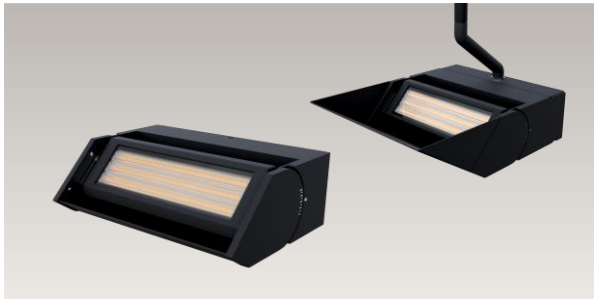

REIZEN – W+RGB Outdoor with Remote Power

The REIZEN is an indirect asymmetric luminaire available in sconce or pendant forms, available with our Colorflip™ W+RGB technology. 50% of the 150W Light Engine is true 3000K and 50% is RGB. This unique approach to RGBW color changing brings a multifaceted option to a variety of architectural high ceiling spaces such as commercial, education, hospitality, municipalities, retail, and sports-recreation areas.

Quantity	Type
Project	Note

Electrical System

- 150W Light Engine / 3000K=75W, RGB=75W
- Power Input: Universal (120-277V)
- Operating Temperature: -40°F~113°F
- Surge Protection: 4 KV
- Power Factor Greater than 0.9
- Remote driver on all product configurations

Mounting

- Wall Mount
- Stem Mount

Warranty

- 5-year limited warranty

LED Technology

- White CCT: 3000K
- 85 CRI, 5000K / 75 CRI
- Beam Angle: Asymmetric
- Rated Life > 60,000 Hours (L70)

Listing

- ETL Wet Location Listed Luminaire
- FCC
- CE

Advanced Dimming

(Proprietary VX Driver is incorporated to all dimming options for video flicker-free lighting)

- DMX: high resolution dims to 0.1%
(Supports ANSI E1.20 RDM protocol)

Fixture Housing

- Dimensions & Weight:
- Standard: 13.05" x 9.84" x 4.33" (19.8 lb)
- With Visor: 13.05" x 14.77" x 4.33" (22.9 lb)
- Material: Stainless Steel Housing, Aluminum Heat Sink