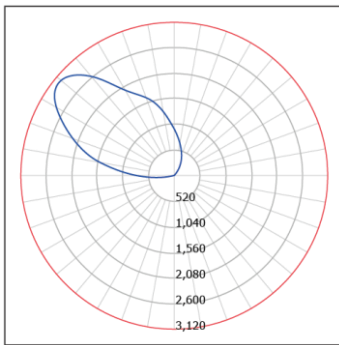

REIZEN – W+RGB Outdoor with Remote Power

Delivered Lumens*

Light Source CCT	308C 150W Light Engine	
	Beam Angle: Asymmetric	
R	25 W	310 lm
G	25 W	2,750 lm
B	25 W	205 lm
W	75 W	8,000 lm

*Tolerance±8%

Current Consumption

Light Source	Wattage	120V	277V
308C	150W	1.38A	0.60A

308C

Descriptive Information

Total delivered lumens: 11,265 Lumens

Input watts at 120V: 150 W

Source: LED

CCT/CRI: 4000K/85CRI