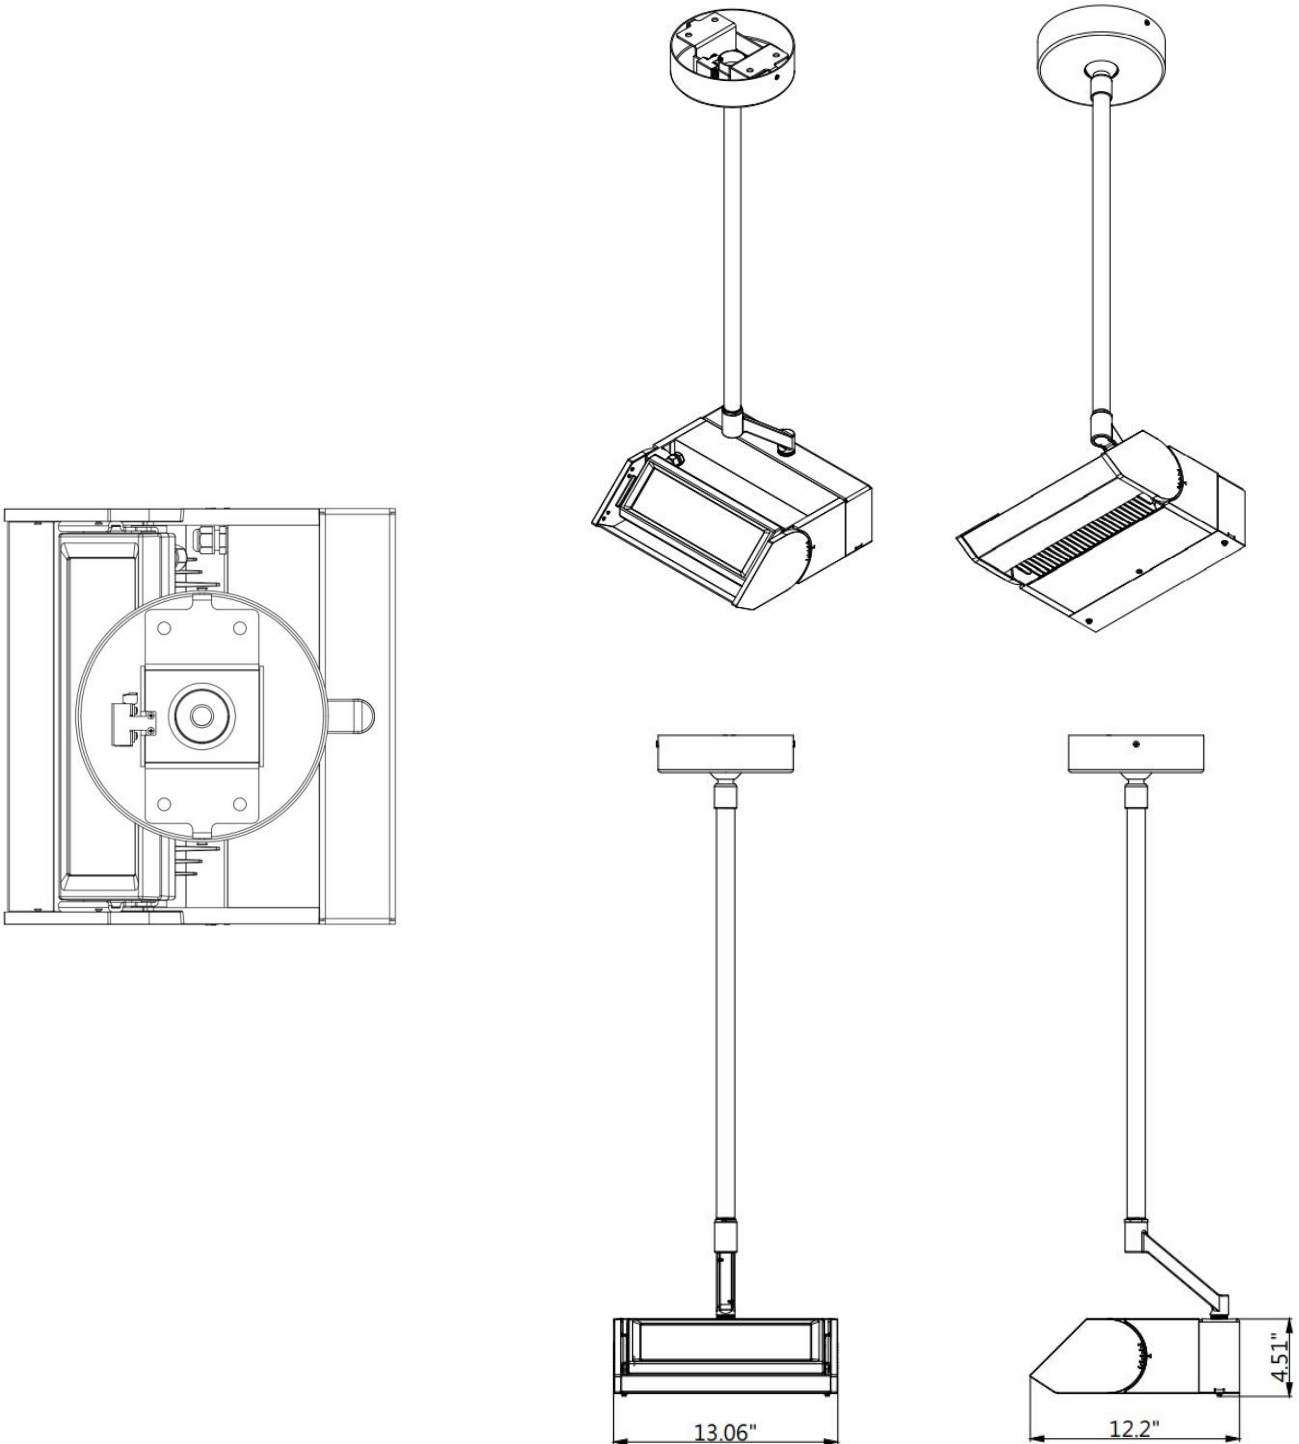

CCT/CRI: 4000K/85CRI

REIZEN – W+RGB Outdoor with Remote Power

Dimensions

308C / Wall Mount

Remote Power Box

(Standard 3' cable provided, must be mounted in Dry Location)

REIZEN – W+RGB Outdoor with Remote Power

Dimensions

308C / Stem Mount

REIZEN – W+RGB Outdoor with Remote Power

Accessory

Glare Shield Visor

308C