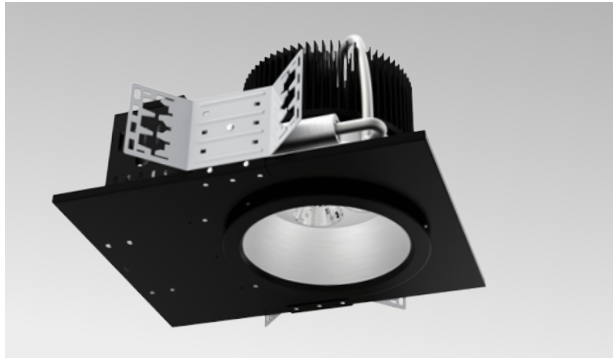

REV 8 Prime - New Construction Tunable White Version (ColorFlip™)

8-inch aperture high lumen recessed downlight utilizing Meteor Lighting's proprietary ColorFlip™ Tunable White solution, that results in superior efficacy and heat management. This product is compatible with all existing 0-10V and DMX control systems. Bringing human centric lighting to your spaces.

Electrical System

- 185W, 225W
- Power Input: 120V or 277V
- Operating Temperature: -13°F~112°F
- Surge Protection: 4KV
- Remote Emergency Pack: Bodine BSL20LV
- Power Factor Greater than 0.9

LED Technology

Note: C-Channel / Mounting Channels / T-Bar Hangers are purchased from a third party.

Warranty

- 5 year limited warranty

Listing

- ETL Damp Location Listed
- FCC
- CE

REV 8 Prime - New Construction

Tunable White Version (ColorFlip™)

ADVANCED HIGH CEILING

REV 8 Prime - New Construction

Tunable White Version (ColorFlip™)

Dimensions

DMX Requirements*

The 8" REV LED fixture with DMX unit has TWO CHANNEL per fixture (1 to control intensity, 1 to control color).