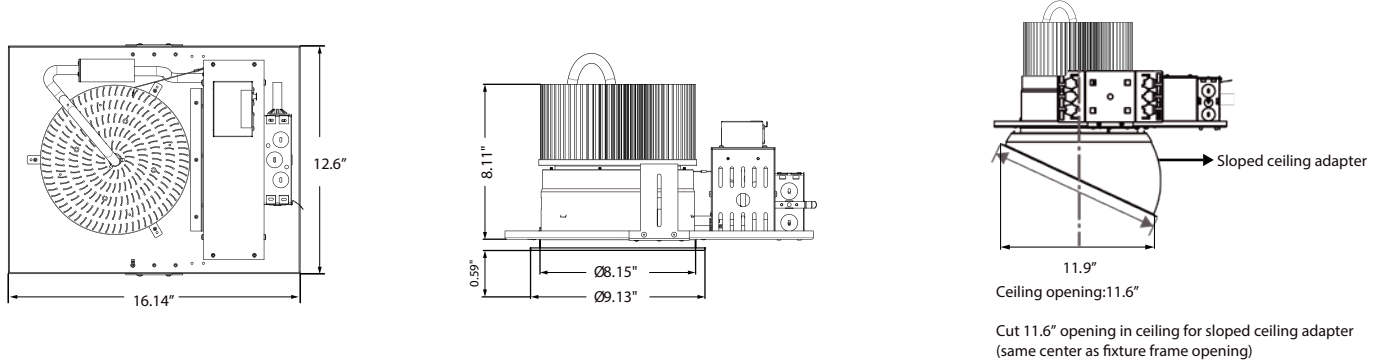

ADVANCED HIGH CEILING

REV 8 Prime - New Construction

Tunable White Version (ColorFlip™)

Dimensions

DMX Requirements*

The 8" REV LED fixture with DMX unit has TWO CHANNEL per fixture (1 to control intensity, 1 to control color).

Fixture will be controlled by DMX number controlling intensity.

We do not recommend more than 32 fixtures per DMX daisy chain.

When placing order, please indicate DMX address (refer to DMX Address example below).

DMX address will be listed on the back of each fixture.

Fixture	DMX Address	
	Intensity Control (ex. X)	Color Control (ex. X+1)
#1	1	2
#2	3	4
#3	5	6

The LED fixture provide RJ45 Socket or XLR socket to connect. (DMX cable NOT included.)

The final fixture should be terminated by the use of DMX Terminator (by others).

RJ45 Sockets

XLR Sockets

CONNECTION	RJ45 (CAT5e)	5-PIN XLR
Common	WHITE/BROWN(PIN7) & BROWN(PIN 8)	PIN 1
Signal -	ORANGE(PIN 2)	PIN 2
Signal +	WHITE/ORANGE(PIN 1)	PIN 3
Spare	-	PIN 4
Spare	-	PIN 5