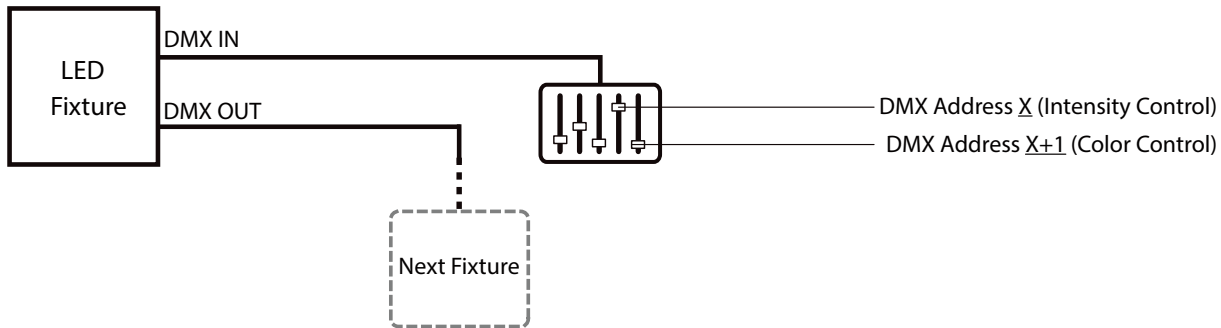

ADVANCED HIGH CEILING

REV 8 Prime - New Construction

Tunable White Version (ColorFlip™)

Dimensions

DMX Requirements*

The 8" REV LED fixture with DMX unit has TWO CHANNEL per fixture (1 to control intensity, 1 to control color).

DMX address will be listed on the back of each fixture.

Fixture	DMX Address	
	Intensity Control (ex. X)	Color Control (ex. X+1)
#1	1	2
#2	3	4
#3	5	6

The LED fixture provide RJ45 Socket or XLR socket to connect. (DMX cable NOT included.)

The final fixture should be terminated by the use of DMX Terminator (by others).

RJ45 Sockets

XLR Sockets

CONNECTION	RJ45 (CAT5e)	5-PIN XLR
Common	WHITE/BROWN(PIN7) & BROWN(PIN 8)	PIN 1
Signal -	ORANGE(PIN 2)	PIN 2
Signal +	WHITE/ORANGE(PIN 1)	PIN 3
Spare	-	PIN 4
Spare	-	PIN 5

REV 8 Prime - New Construction

Tunable White Version (ColorFlip™)

Superior 0-10V Wiring Diagram

DMX Wiring Diagram

Mounting Plate for Emergency Pack

Emergency Pack Lumen Output Table

CCT	6500K
Lumen	2000 lm