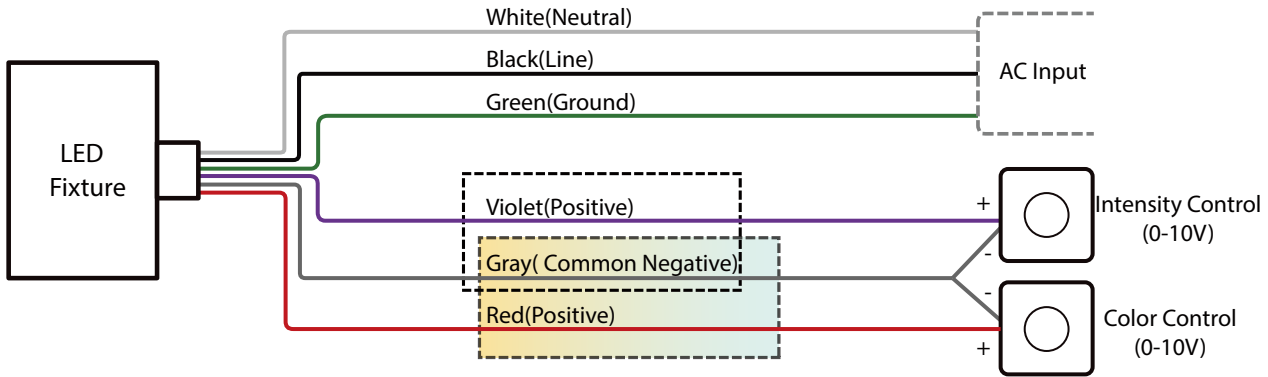

Fixture will be controlled by DMX number controlling intensity.

We do not recommend more than 32 fixtures per DMX daisy chain.

When placing order, please indicate DMX address (refer to DMX Address example below).

DMX address will be listed on the back of each fixture.

Fixture	DMX Address	
	Intensity Control (ex. X)	Color Control (ex. X+1)
#1	1	2
#2	3	4
#3	5	6

The LED fixture provide RJ45 Socket or XLR socket to connect. (DMX cable NOT included.)

The final fixture should be terminated by the use of DMX Terminator (by others).

RJ45 Sockets

XLR Sockets

CONNECTION	RJ45 (CAT5e)	5-PIN XLR
Common	WHITE/BROWN(PIN7) & BROWN(PIN 8)	PIN 1
Signal -	ORANGE(PIN 2)	PIN 2
Signal +	WHITE/ORANGE(PIN 1)	PIN 3
Spare	-	PIN 4
Spare	-	PIN 5

REV 8 Prime - New Construction

Tunable White Version (ColorFlip™)

Superior 0-10V Wiring Diagram

DMX Wiring Diagram

Mounting Plate for Emergency Pack

Emergency Pack Lumen Output Table

CCT	6500K
Lumen	2000 lm