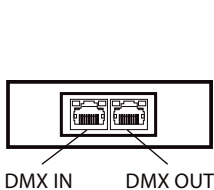

RJ45 Sockets