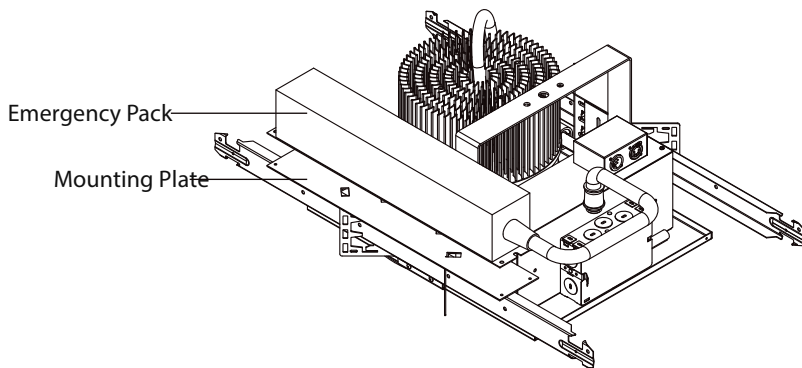

Emergency Pack Lumen Output Table

CCT	6500K
Lumen	2000 lm