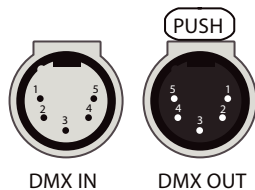

ADVANCED HIGH CEILING

REV 8 Prime - New Construction

Tunable White Version (ColorFlip™)

Dimensions

DMX Requirements*

The 8" REV LED fixture with DMX unit has TWO CHANNEL per fixture (1 to control intensity, 1 to control color).

Fixture will be controlled by DMX number controlling intensity.

We do not recommend more than 32 fixtures per DMX daisy chain.

When placing order, please indicate DMX address (refer to DMX Address example below).

DMX address will be listed on the back of each fixture.

Fixture	DMX Address	
	Intensity Control (ex. X)	Color Control (ex. X+1)
#1	1	2
#2	3	4
#3	5	6

The LED fixture provide RJ45 Socket or XLR socket to connect. (DMX cable NOT included.)

The final fixture should be terminated by the use of DMX Terminator (by others).

RJ45 Sockets

XLR Sockets

CONNECTION	RJ45 (CAT5e)	5-PIN XLR
Common	WHITE/BROWN(PIN7) & BROWN(PIN 8)	PIN 1
Signal -	ORANGE(PIN 2)	PIN 2
Signal +	WHITE/ORANGE(PIN 1)	PIN 3
Spare	-	PIN 4
Spare	-	PIN 5