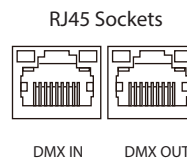

DMX Requirements*

The Orion 4 LED fixture with DMX is a ONE CHANNEL DMX unit.
When placing order, please indicate DMX address. (The DMX address will be listed on the back of the fixture.)
The LED fixture provide RJ45 Socket socket to connect. (DMX cable NOT included.)
The final fixture should be terminated by the use of DMX Terminator (by others).

CONNECTION	RJ45 (CAT5e)
Common	WHITE/BROWN(PIN7) & BROWN(PIN 8)
Signal -	ORANGE(PIN 2)
Signal +	WHITE/ORANGE(PIN 1)
Spare	-
Spare	-