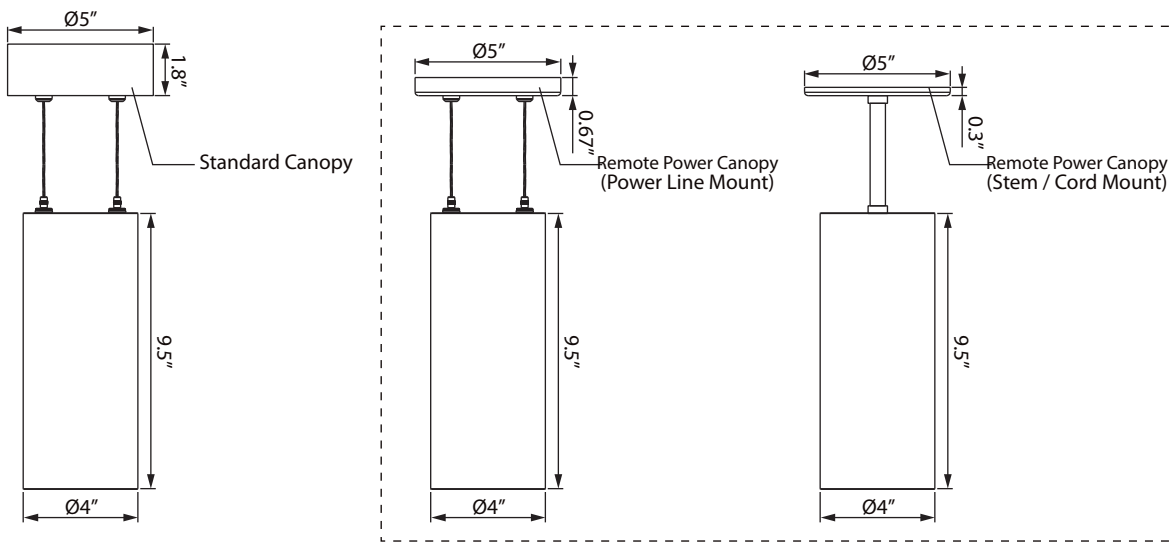

*Tolerance ± 8%

DMX Requirements*

The Orion 4 LED fixture with DMX is a ONE CHANNEL DMX unit.
 When placing order, please indicate DMX address. (The DMX address will be listed on the back of the fixture.)
 The LED fixture provide RJ45 Socket socket to connect. (DMX cable NOT included.)
 The final fixture should be terminated by the use of DMX Terminator (by others).

CONNECTION	RJ45 (CAT5e)
Common	WHITE/BROWN(PIN7) & BROWN(PIN 8)
Signal -	ORANGE(PIN 2)
Signal +	WHITE/ORANGE(PIN 1)
Spare	-
Spare	-

Dimensions

STV / SPV / TRC

STV / SPV / DMX / TRC / ECO
 (Remoted length can be 50ft max.)