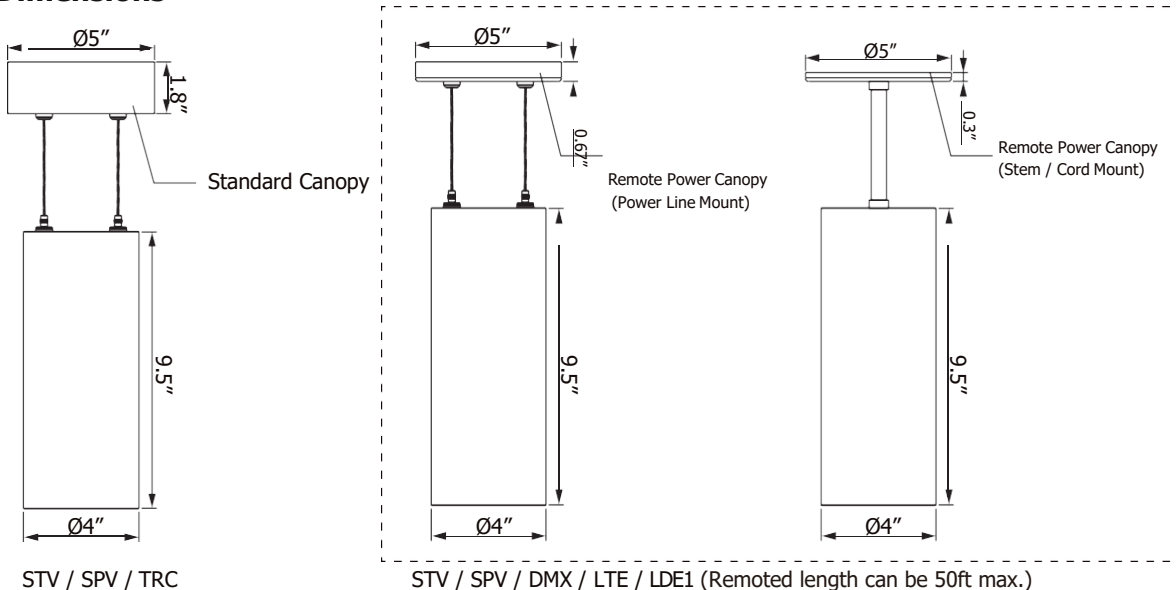

Housing

- Diameter: 4" (102mm)
- Height: 9.5" (240mm)
- Material: Aluminum
- Weight: 8 lbs

Mounting

- Power Line Mount 2ft, 4ft, 6ft, 8ft, 10ft with High Lumen Power Suspension
- Stem 2ft or 4ft
- Cord Mount 10ft
- Surface Mount
- Wall Mount

DMX Requirements*

The Orion 4 LED fixture with DMX is a ONE CHANNEL DMX unit.

When placing order, please indicate DMX address. (The DMX address will be listed on the back of the fixture.)

The LED fixture provides RJ45 Socket to connect. (DMX cable NOT included.)

The final fixture should be terminated by the use of DMX Terminator (by others).

CONNECTION	RJ45 (CAT5e)
Common	WHITE/BROWN(PIN7) & BROWN (PIN 8)
Signal -	ORANGE (PIN 2)
Signal +	WHITE/ORANGE (PIN 1)
Spare	-
Spare	-

RJ45 Sockets

DMX IN DMX OUT

Dimensions

Mounting Options

Standard Driver-In Canopy Mounting Options

Power Line

Stem

Cord Mount