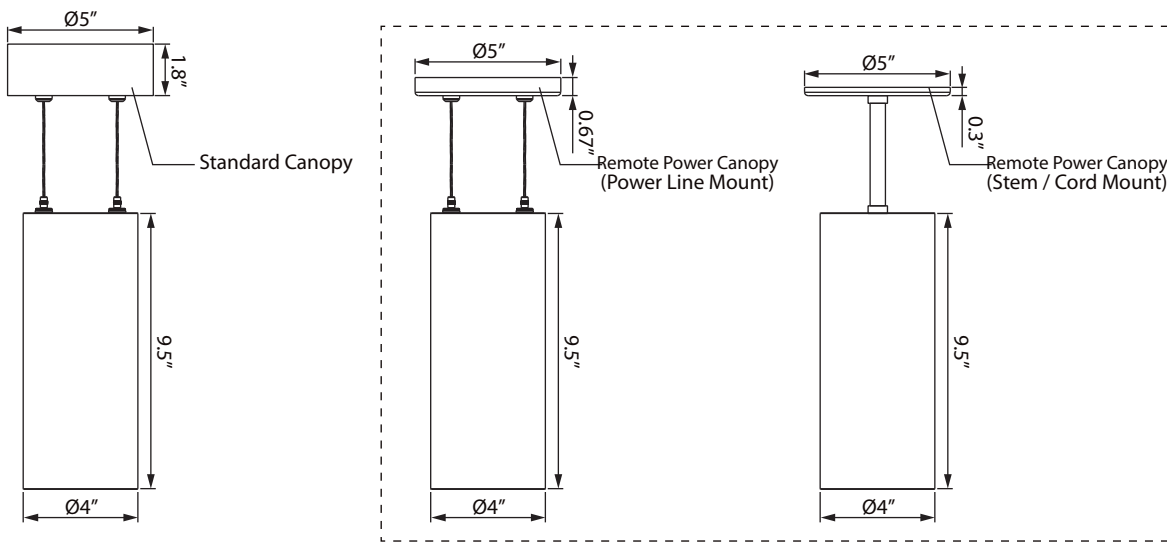

*Tolerance ± 8%

DMX Requirements*

The Orion 4 LED fixture with DMX is a ONE CHANNEL DMX unit.
 When placing order, please indicate DMX address. (The DMX address will be listed on the back of the fixture.)
 The LED fixture provide RJ45 Socket socket to connect. (DMX cable NOT included.)
 The final fixture should be terminated by the use of DMX Terminator (by others).

CONNECTION	RJ45 (CAT5e)
Common	WHITE/BROWN(PIN7) & BROWN(PIN 8)
Signal -	ORANGE(PIN 2)
Signal +	WHITE/ORANGE(PIN 1)
Spare	-
Spare	-

Dimensions

STV / SPV / TRC

STV / SPV / DMX / TRC / ECO
 (Remoted length can be 50ft max.)