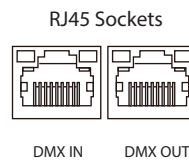

DMX Requirements*

The Orion 4 LED fixture with DMX is a ONE CHANNEL DMX unit.
When placing order, please indicate DMX address. (The DMX address will be listed on the back of the fixture.)
The LED fixture provide RJ45 Socket socket to connect. (DMX cable NOT included.)
The final fixture should be terminated by the use of DMX Terminator (by others).

CONNECTION	RJ45 (CAT5e)
Common	WHITE/BROWN(PIN7) & BROWN(PIN 8)
Signal -	ORANGE(PIN 2)
Signal +	WHITE/ORANGE(PIN 1)
Spare	-
Spare	-