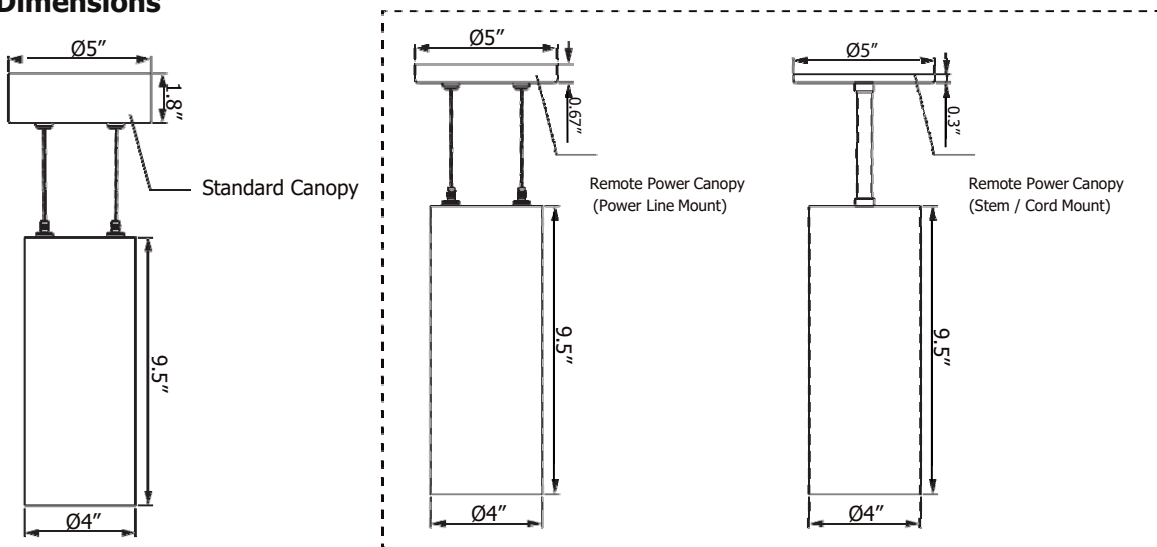

Housing

- Diameter: 4" (102mm)
- Height: 9.5" (240mm)
- Material: Aluminum
- Weight: 8 lbs

Mounting

- Power Line Mount 2ft, 4ft, 6ft, 8ft, 10ft with
High Lumen Power Suspension
- Stem 2ft or 4ft
- Cord Mount 10ft
- Surface Mount
- Wall Mount

*Tolerance 8%

DMX Requirements*

The Orion 4 LED fixture with DMX is a ONE CHANNEL DMX unit.

When placing order, please indicate DMX address. (The DMX address will be listed on the back of the fixture.)

The LED fixture provides RJ45 Socket to connect. (DMX cable NOT included.)

RJ45 Sockets

DMX IN DMX OUT

Dimensions

STV / SPV / TRC

STV / SPV / DMX / LTE / LDE1 (Remoted length can be 50ft max.)

Mounting Options

Standard Driver-In Canopy Mounting Options

Power Line