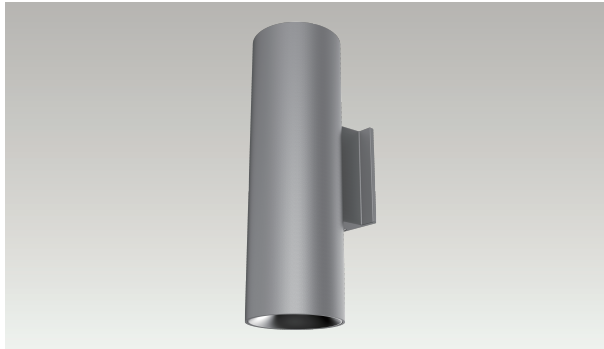

ADVANCED HIGH CEILING

Lance 6 - White Up / Down

High Performing Outdoor Luminaire

Built to last, the Lance 6 is a 6-inch round outdoor wall mount cylinder with a combined lumen package range from 3,430 lm to 10,018 lm. Available in a variety of configurations, this IP 65 rated luminaire has W+RGB color tuning technology to make a bold architectural statement.

Quantity	Type
Project	Note

Electrical System

- 6010 lm (60W) Uplight: 30W / Downlight: 30W
- 8014 lm (80W) Uplight: 30W / Downlight: 50W
- 10018 lm (100W) Uplight: 50W / Downlight: 50W
- Power Input: Universal (120-277V)
- Operating Temperature: -4°F~113°F
- Surge Protection: 2.5KV

Housing

- Diameter: 6.37" (162mm)
- Height: 20" (508.5mm / 50W), 22" (558.8mm / 100W)
- Material: Aluminum
- Weight: 15.2 lbs / 50W, 16.7 lbs / 100W

Warranty

- 5 year limited warranty

Listing

- ETL Wet Location Listed
- IP65