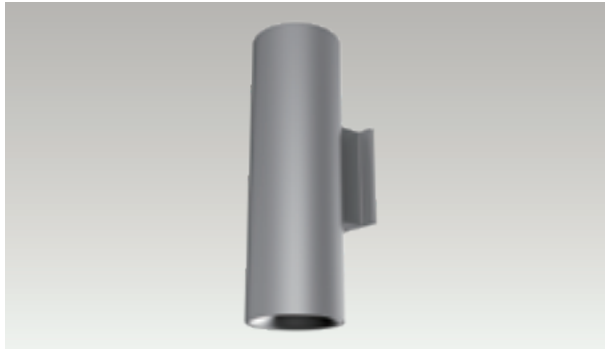

ADVANCED HIGH CEILING

Lance 6 - White Up / Down

High Performing Outdoor Luminaire

Built to last, the Lance 6 is a 6-inch round outdoor wall mount cylinder with a combined lumen package range from 3,430 lm to 10,018 lm. Available in a variety of configurations, this IP 65 rated luminaire has W+RGB color tuning technology to make a bold architectural statement.

Quantity	Type
Project	Note

Electrical System

- 6010 lm (60W) Uplight: 30W / Downlight: 30W
- 8014 lm (80W) Uplight: 30W / Downlight: 50W
- 10018 lm (100W) Uplight: 50W / Downlight: 50W
- Power Input: Universal (120-277V)
- Operating Temperature: -4°F~113°F
- Surge Protection: 2.5KV

Housing

- Diameter: 6.37" (162mm)
- Height: 20" (508.5mm / 50W), 22" (558.8mm / 100W)
- Material: Aluminum
- Weight: 15.2 lbs / 50W, 16.7 lbs / 100W

Warranty

- 5 year limited warranty

Listing

- ETL Wet Location Listed
- IP65