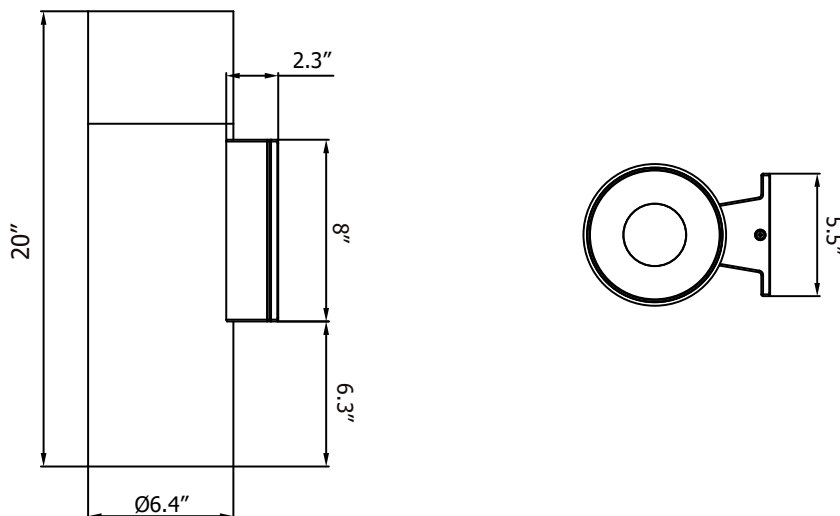

Housing

- Diameter: 6.37" (162mm)
- Height: 20" (508.5mm)
- Material: Aluminum
- Weight: 15.2 lbs

Warranty

- 5 year limited warranty

Listing

- ETL Wet Location Listed
- IP65

Lance 6 - W+RGB-Up-and-Down

How To Specify:

Current Consumption

Wattage	120V	277V
60W	0.55A	0.24A

*Toleranc±

DMX Requirements*

The Lance 6 fixture with DMX is a FOUR CHANNEL DMX unit.

Fixture	DMX Address			
	Red Control (ex. X) Uplight & Downlight	Green Control (ex. X+1) Uplight & Downlight	Blue Control (ex. X+2) Uplight & Downlight	White Control (ex. X+3) Uplight & Downlight
#1	1	2	3	4
#2	5	6	7	8
#3	9	10	11	12

- When placing order, please indicate DMX address. (The DMX address will be listed on the back of the fixture.)
- The LED fixture will have 2 DMX positive / Negative wires for connection.
- The final fixture should be terminated by the use of DMX Terminator (by others).

Dimensions

60W