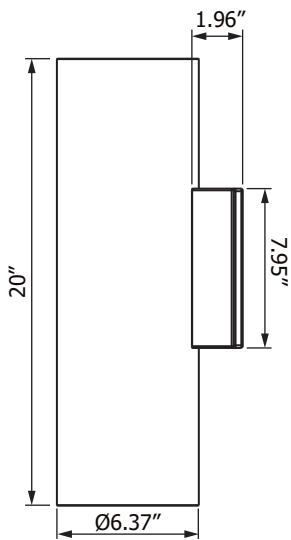

Quantity	Type
Project	Note

Electrical System

- 3430 lm (60W) Uplight: 30W / Downlight: 30W
- Power Input: Universal (120-277V)
- Operating Temperature: 14°F~104°F
- Surge Protection: 2.5KV

Housing

- Diameter: 6.37" (162mm)
- Height: 20" (508.5mm)
- Material: Aluminum
- Weight: 15.2 lbs

Accessories

FW ¹	Forward Throw
WW ¹	Wall Wash 20°
LL ¹	Linear Lens
HC ²	Honeycomb Louver

¹ Please factor in change in lumen output of -20%

² Please factor in change in lumen output of -30%

³ Please factor in change in lumen output of -15%

Lance 6 - W+RGB-Up-and-Down

Delivered Lumens*

	Uplight		Downlight	
Wattage	30W		30W	
CCT	Beam Angle: 40°			
R	5 W	75 lm	5 W	75 lm
G	5 W	505 lm	5 W	505 lm
B	5 W	61 lm	5 W	61 lm
W	15 W	1074 lm	15 W	1074 lm

*Tolerance ± 8%

Current Consumption

Wattage \ Volt	120V	277V
60W	0.55A	0.24A

Dimensions

60W