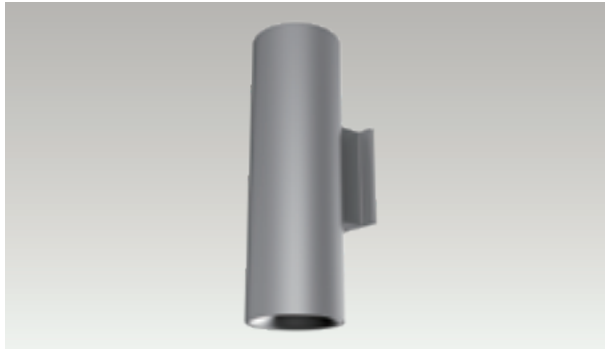

ADVANCED HIGH CEILING

Lance 6 - W+RGB-Up-and-Down

High Performing Outdoor Luminaire

Built to last, the Lance 6 is a 6-inch round outdoor wall mount cylinder with a combined lumen package range from 3,430 lm to 10,018 lm. Available in a variety of configurations, this IP 65 rated luminaire has W+RGB color tuning technology to make a bold architectural statement.

Quantity	Type
Project	Note

Electrical System

- 3430 lm (60W) Uplight: 30W / Downlight: 30W
- Power Input: Universal (120-277V)
- Operating Temperature: 14°F~104°F
- Surge Protection: 2.5KV

Housing

- Diameter: 6.37" (162mm)
- Height: 20" (508.5mm)
- Material: Aluminum
- Weight: 15.2 lbs