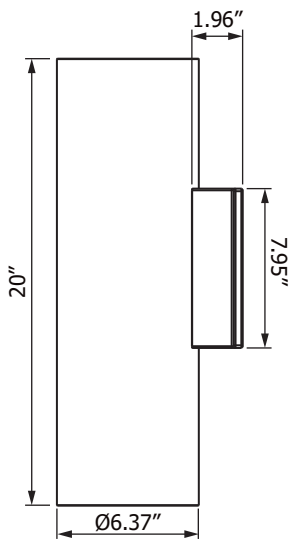

### Housing

- Diameter: 6.37" (162mm)
- Height: 20" (508.5mm )
- Material: Aluminum
- Weight: 15.2 lbs

## Dimensions

60W