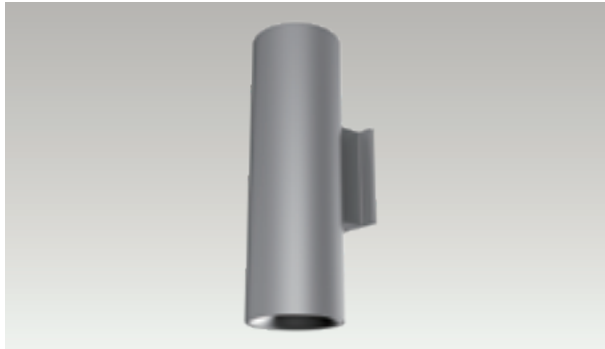

## High Performing Outdoor Luminaire

Built to last, the Lance 6 is a 6-inch round outdoor wall mount cylinder with a combined lumen package range from 3,430 lm to 10,018 lm. Available in a variety of configurations, this IP 65 rated luminaire has W+RGB color tuning technology to make a bold architectural statement.

### Housing

- Diameter: 6.37" (162mm)
- Height: 20" (508.5mm )
- Material: Aluminum
- Weight: 15.2 lbs

## Dimensions

60W