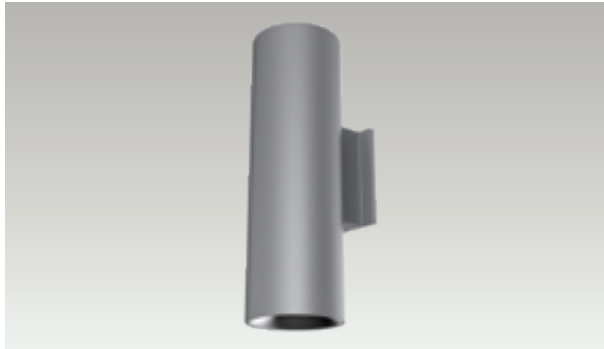

## High Performing Outdoor Luminaire

Built to last, the Lance 6 is a 6-inch round outdoor wall mount cylinder with a combined lumen package range from 3,430 lm to 10,018 lm. Available in a variety of configurations, this IP 65 rated luminaire has W+RGB color tuning technology to make a bold architectural statement.

### Housing

- Diameter: 6.37" (162mm)
- Height: 20" (508.5mm )
- Material: Aluminum
- Weight: 15.2 lbs

## Dimensions

60W