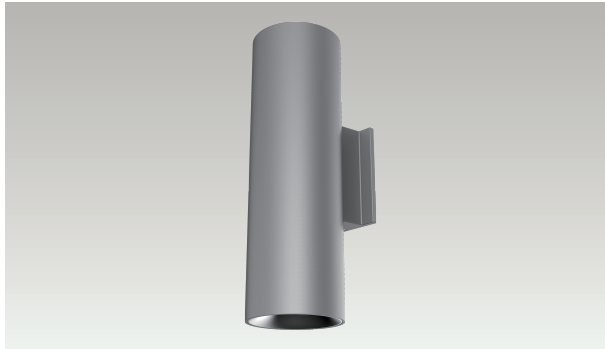

## High Performing Outdoor Luminaire

Built to last, the Lance 6 is a 6-inch round outdoor wall mount cylinder with a combined lumen package range from 3,430 lm to 10,018 lm. Available in a variety of configurations, this IP 65 rated luminaire has W+RGB color tuning technology to make a bold architectural statement.

### Housing

- Diameter: 6.37" (162mm)
- Height: 20" (508.5mm )
- Material: Aluminum
- Weight: 15.2 lbs

## Dimensions

60W