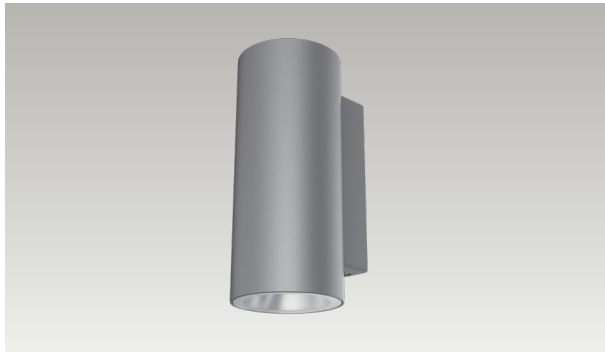

Lance 4 - White Up / Down

High Performing Outdoor Luminaire

Built to last, the Lance 4 is a 4-inch round outdoor wall mount cylinder with a combined lumen package range from 1,460 lm to 2,400 lm. Available in a variety of configurations, this IP 65 rated luminaire has a variety of optics to help make a bold architectural statement.

Quantity	Type
Project	Note

Electrical System

- 1620 lm (20W) Uplight: 10W / Downlight: 10W
- 2400 lm (30W) Uplight: 15W / Downlight: 15W
- Power Input: Universal (120-277V)
- Operating Temperature: 14°F~104°F
- Surge Protection: 2.5KV
- Power Factor Greater than 0.9

- Standard 0-10V: dims to 10%
- Superior 0-10V: dims to 1%
- TRIAC: Line-voltage phase control, dims to 1% (120V only)

Housing

- Diameter: 4" (102mm)
- Height: 9.5" (240mm)
- Material: Aluminum
- Weight: 9.2 lbs