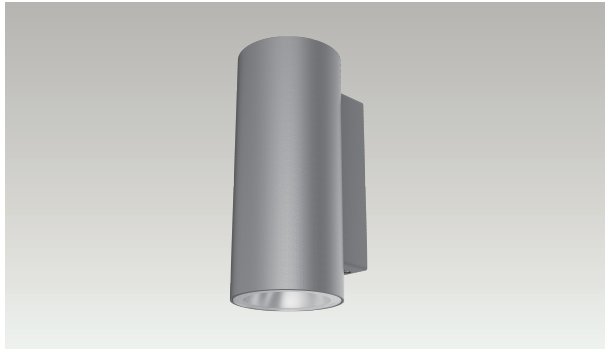

ADVANCED HIGH CEILING

Lance 4 - White Up / Down

High Performing Outdoor Luminaire

Built to last, the Lance 4 is a 4-inch round outdoor wall mount cylinder with a combined lumen package range from 1,460 lm to 2,400 lm. Available in a variety of configurations, this IP 65 rated luminaire has a variety of optics to help make a bold architectural statement.

Quantity	Type
Project	Note

Electrical System

- 1620 lm (20W) Uplight: 10W / Downlight: 10W
- 2400 lm (30W) Uplight: 15W / Downlight: 15W
- Power Input: Universal (120-277V)
- Operating Temperature: -4°F~113°F
- Surge Protection: 2.5KV
- Power Factor Greater than 0.9

- Standard 0-10V: dims to 10%
- Superior 0-10V: dims to 1%
- TRIAC: Line-voltage phase control, dims to 1% (120V only)

Housing

- Diameter: 4" (102mm)
- Height: 9.5" (240mm)
- Material: Aluminum
- Weight: 9.2 lbs