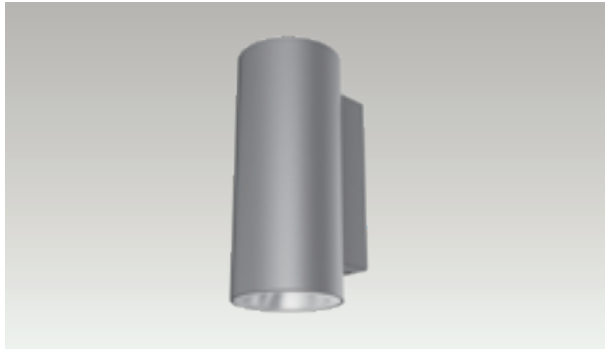

ADVANCED HIGH CEILING

Lance 4 - White Up / Down

High Performing Outdoor Luminaire

Built to last, the Lance 4 is a 4-inch round outdoor wall mount cylinder with a combined lumen package range from 1,460 lm to 2,400 lm. Available in a variety of configurations, this IP 65 rated luminaire has a variety of optics to help make a bold architectural statement.

- Standard 0-10V: dims to 10%
- Superior 0-10V: dims to 1%
- TRIAC: Line-voltage phase control, dims to 1% (120V only)

Housing

- Diameter: 4" (102mm)
- Height: 9.5" (240mm)
- Material: Aluminum
- Weight: 9.2 lbs