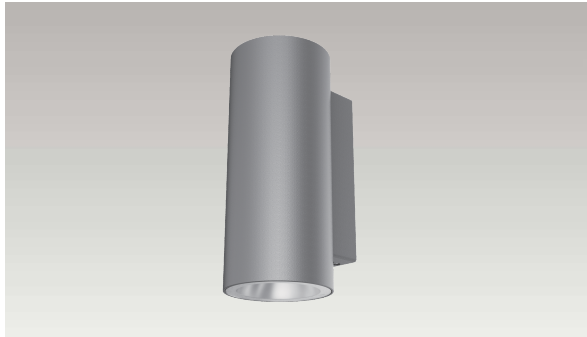

Lance 4 - White Up / Down

High Performing Outdoor Luminaire

Built to last, the Lance 4 is a 4-inch round outdoor wall mount cylinder with a combined lumen package range from 1,460 lm to 2,400 lm. Available in a variety of configurations, this IP 65 rated luminaire has a variety of optics to help make a bold architectural statement.

Quantity		Type	
Project		Note	

Electrical System

- 1620 lm (20W) Uplight: 10W / Downlight: 10W
- 2400 lm (30W) Uplight: 15W / Downlight: 15W
- Power Input: Universal (120-277V)
- Operating Temperature: 14°F~104°F
- Surge Protection: 2.5KV
- Power Factor Greater than 0.9

- Standard 0-10V: dims to 10%
- Superior 0-10V: dims to 1%
- TRIAC: Line-voltage phase control, dims to 1% (120V only)

Housing

- Diameter: 4" (102mm)
- Height: 9.5" (240mm)
- Material: Aluminum
- Weight: 9.2 lbs