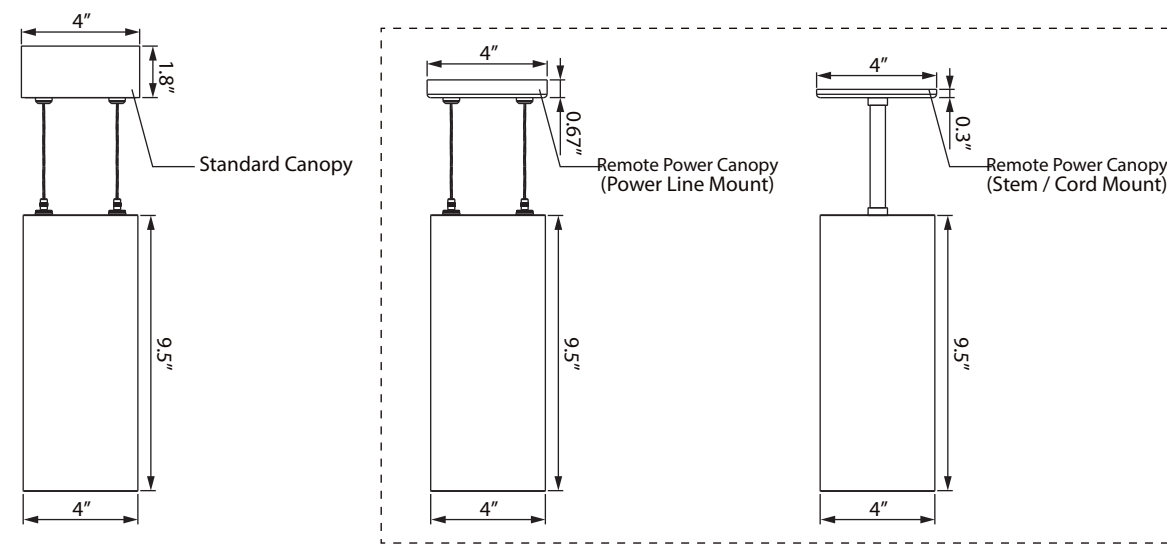

*Tolerance ± 8%

DMX Requirements*

The Edge 4 LED fixture with DMX is a ONE CHANNEL DMX unit.
 When placing order, please indicate DMX address. (The DMX address will be listed on the back of the fixture.)
 The LED fixture provide RJ45 Socket socket to connect. (DMX cable NOT included.)
 The final fixture should be terminated by the use of DMX Terminator (by others).

CONNECTION	RJ45 (CAT5e)
Common	WHITE/BROWN(PIN7) & BROWN(PIN 8)
Signal -	ORANGE(PIN 2)
Signal +	WHITE/ORANGE(PIN 1)
Spare	-
Spare	-

Dimensions

STV / SPV / TRC

STV / SPV / DMX / TRC / ECO
 (Remoted length can be 50ft max.)