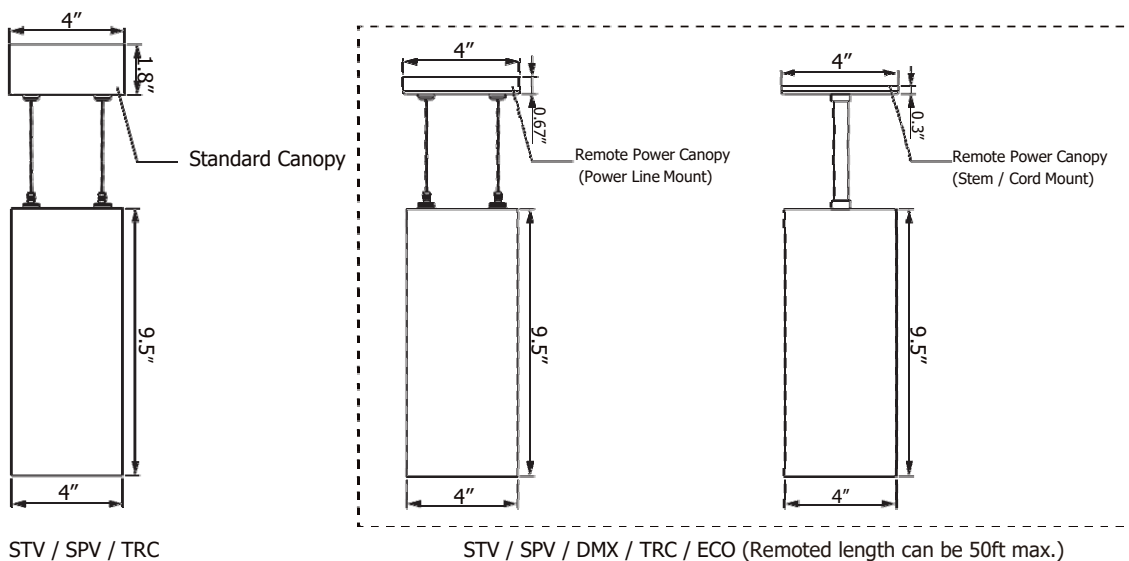

Edge 4 - Standard

Delivered Lumens*

Wattage	15W	25W	35W	45W
CCT	Beam Angle: 35°			
4000K	1330 lm	2160 lm	3150 lm	4000 lm
3500K	1300 lm	2100 lm	3060 lm	3820 lm
3000K	1260 lm	2030 lm	2910 lm	3700 lm
2700K	1200 lm	1950 lm	2850 lm	3550 lm

*Tolerance±8%

DMX Requirements*

The Edge 4 LED fixture with DMX is a ONE CHANNEL DMX unit.

When placing order, please indicate DMX address. (The DMX address will be listed on the back of the fixture.)

The LED fixture provide RJ45 Socket socket to connect. (DMX cable NOT included.)

The final fixture should be terminated by the use of DMX Terminator (by others).

CONNECTION	RJ45 (CAT5e)
Common	WHITE/BROWN(PIN7) & BROWN(PIN 8)
Signal -	ORANGE(PIN 2)
Signal +	WHITE/ORANGE(PIN 1)
Spare	-
Spare	-

Dimensions