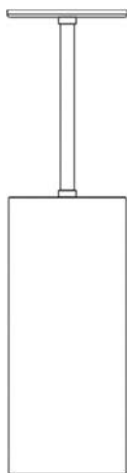

### Architectural & Powerful 4 Inch Luminaire

4-inch aperture square pendant with a lumen package range of 1300 - 4000 lumens. Compatible with all 0-10v dimming controls and DMX dimming with ANSI E1.20 RDM Protocol. This aesthetic luminaire is designed to elevate and illuminate beautiful spaces.

### Housing

- Diameter: 4" (102mm)
- Height: 9.5" (240mm)
- Material: Aluminum
- Weight: 8 lbs

## Dimensions

**Mounting Options**

Standard Driver-In Canopy Mounting Options

Power Line

Stem

Cord Mount

Surface Mount  
(Only standard canopy)

Remote Driver Canopy Mounting Options

Power Line

Stem

Cord Mount