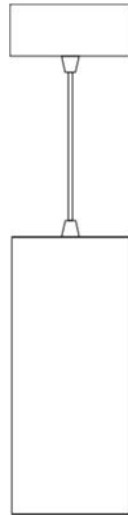

### Architectural & Powerful 4 Inch Luminaire

4-inch aperture square pendant with a lumen package range of 1300 - 4000 lumens. Compatible with all 0-10v dimming controls and DMX dimming with ANSI E1.20 RDM Protocol. This aesthetic luminaire is designed to elevate and illuminate beautiful spaces.

### Housing

- Diameter: 4" (102mm)
- Height: 9.5" (240mm)
- Material: Aluminum
- Weight: 8 lbs

## Dimensions

**Mounting Options**

Standard Driver-In Canopy Mounting Options

Power Line

Stem

Cord Mount

Surface Mount  
(Only standard canopy)

Remote Driver Canopy Mounting Options

Power Line

Stem

Cord Mount