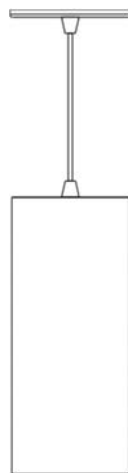

### Architectural & Powerful 4 Inch Luminaire

4-inch aperture square pendant with a lumen package range of 1300 - 4000 lumens. Compatible with all 0-10v dimming controls and DMX dimming with ANSI E1.20 RDM Protocol. This aesthetic luminaire is designed to elevate and illuminate beautiful spaces.

### Housing

- Diameter: 4" (102mm)
- Height: 9.5" (240mm)
- Material: Aluminum
- Weight: 8 lbs

## Dimensions

**Mounting Options**

Standard Driver-In Canopy Mounting Options

Power Line

Stem

Cord Mount

Surface Mount  
(Only standard canopy)

Remote Driver Canopy Mounting Options

Power Line

Stem

Cord Mount