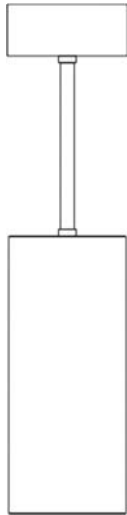

### Architectural & Powerful 4 Inch Luminaire

4-inch aperture square pendant with a lumen package range of 1300 - 4000 lumens. Compatible with all 0-10v dimming controls and DMX dimming with ANSI E1.20 RDM Protocol. This aesthetic luminaire is designed to elevate and illuminate beautiful spaces.

### Housing

- Diameter: 4" (102mm)
- Height: 9.5" (240mm)
- Material: Aluminum
- Weight: 8 lbs

## Delivered Lumens\*

Wattage	15W	25W	35W	45W
CCT	Beam Angle: 35°			
4000K	1330 lm	2160 lm	3150 lm	4000 lm
3500K	1300 lm	2100 lm	3060 lm	3820 lm
3000K	1260 lm	2030 lm	2910 lm	3700 lm
2700K	1200 lm	1950 lm	2850 lm	3550 lm

## Dimensions

**Mounting Options**

Standard Driver-In Canopy Mounting Options

Power Line

Stem

Cord Mount

Surface Mount  
(Only standard canopy)

Remote Driver Canopy Mounting Options