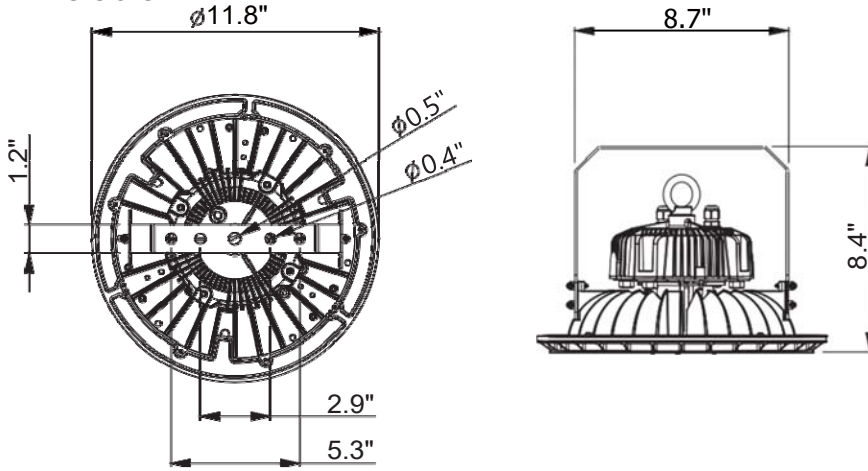

- Standard 0-10V: dims to 10%

Housing

- Diameter: Ø11.8"
- Height: 5.6"
- Material: High Pressure Die-Cast Aluminum, PC
- Weight: 8.37 lbs

Mounting

- Stem 2ft or 4ft; 45° Swivel Canopy Included
- Adjustable Aircraft Cable 10ft

Delivered Lumens*

Wattage \ CCT	120W	150W
	Beam Angle: 60°	
5000K	12840 lm	15750 lm
4000K	12520 lm	15380 lm
3000K	12200 lm	15000 lm

*Tolerance 8%

Current Consumption

Wattage \ Volt	120V	277V
	120W	1.20A
150W	1.52A	0.66A

Dext Mini 12 - Standard

Dimensions

Mounting Options