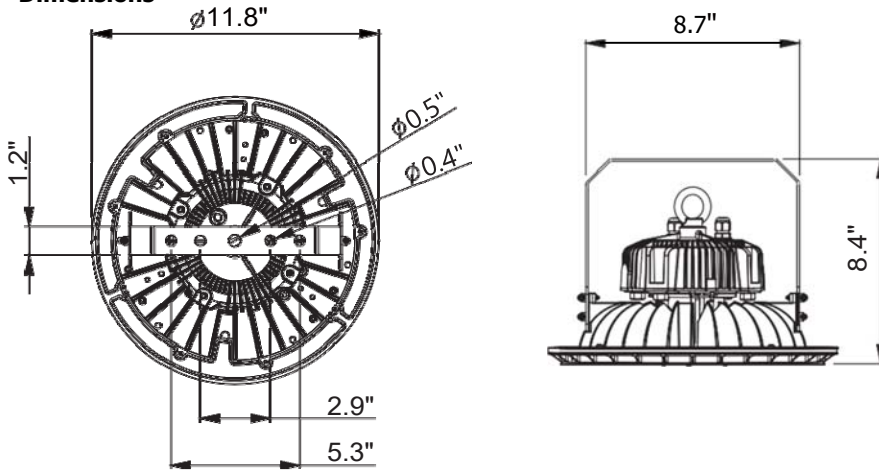

- Standard 0-10V: dims to 10%

Housing

- Diameter: Ø11.8"
- Height: 5.6"
- Material: High Pressure Die-Cast Aluminum, PC
- Weight: 8.37 lbs

Mounting

- Stem 2ft or 4ft; 45° Swivel Canopy Included
- Adjustable Aircraft Cable 10ft

Delivered Lumens*

Wattage \ CCT	120W	150W
	Beam Angle: 60°	
5000K	12840 lm	15750 lm
4000K	12520 lm	15380 lm
3000K	12200 lm	15000 lm

*Tolerance 8%

Current Consumption

Wattage \ Volt	120V	277V
	120W	1.20A
150W	1.52A	0.66A

Dext Mini 12 - Outdoor/Natatorium

Dimensions

Mounting Options