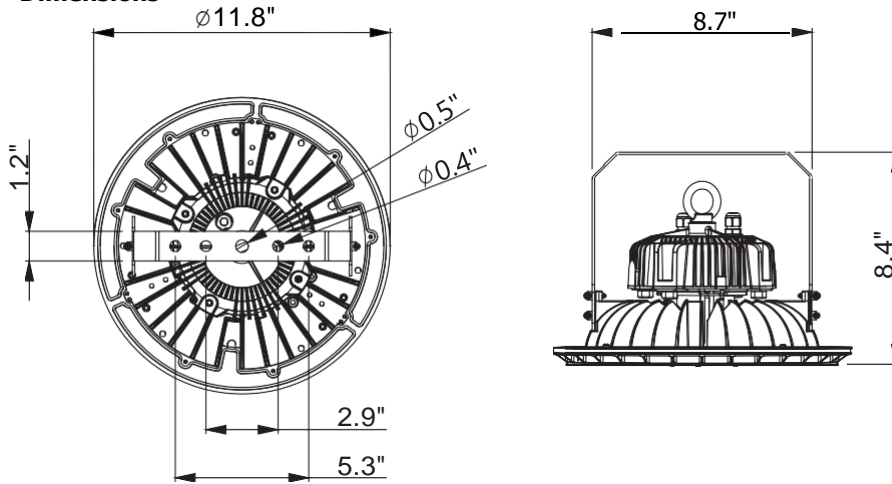

- Standard 0-10V: dims to 10%

Housing

- Diameter: Ø11.8"
- Height: 5.6"
- Material: High Pressure Die-Cast Aluminum, PC
- Weight: 8.37 lbs

Mounting

- Stem 2ft or 4ft; 45° Swivel Canopy Included
- Adjustable Aircraft Cable 10ft

Delivered Lumens*

Wattage \ CCT	120W	150W
	Beam Angle: 60°	
5000K	12840 lm	15750 lm
4000K	12520 lm	15380 lm
3000K	12200 lm	15000 lm

*Tolerance 8%

Current Consumption

Wattage \ Volt	120V	277V
	120W	1.20A
150W	1.52A	0.66A

Dext Mini 12 - Outdoor/Natatorium

Dimensions

Mounting Options