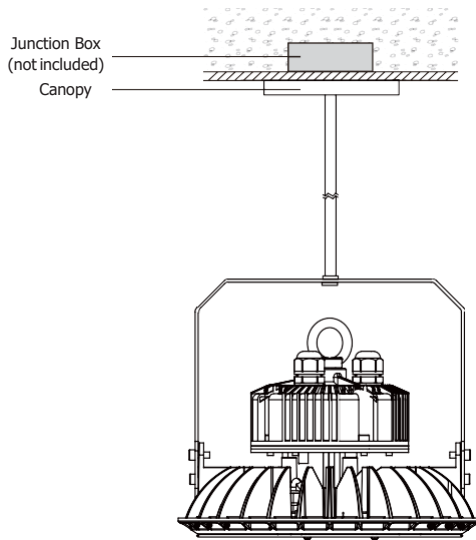

- Standard 0-10V: dims to 10%

Housing

- Diameter: Ø9.8"
- Height: 8.3
- Material: High Pressure Die-Cast Aluminum, PC
- Weight: 6.17 lbs

Mounting

- Stem 2ft or 4ft; 45° Swivel Canopy Included
- Adjustable Aircraft Cable 10ft

Delivered Lumens*

Wattage	80W	100W
CCT	Beam Angle: 60°	
5000K	8560 lm	10500 lm
4000K	8350 lm	10250 lm
3000K	8130 lm	10000 lm

*Tolerance 8%

Current Consumption

Wattage \ Volt	120V	277V
80W	0.79A	0.35A
100W	1.99A	0.43A

Dext Mini 10 - Standard

Dimensions

Mounting Options

Stem

Adjustable Aircraft Cable