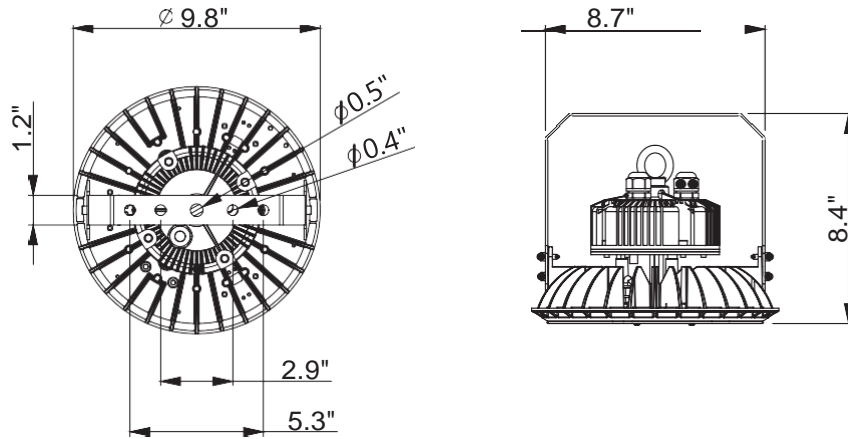

- Standard 0-10V: dims to 10%

Housing

- Diameter: Ø9.8"
- Height: 8.3
- Material: High Pressure Die-Cast Aluminum, PC
- Weight: 6.17 lbs

Mounting

- Stem 2ft or 4ft; 45° Swivel Canopy Included
- Adjustable Aircraft Cable 10ft

Delivered Lumens*

Wattage	80W	100W
CCT	Beam Angle: 60°	
5000K	8560 lm	10500 lm
4000K	8350 lm	10250 lm
3000K	8130 lm	10000 lm

*Tolerance 8%

Current Consumption

Wattage \ Volt	120V	277V
80W	0.79A	0.35A
100W	1.99A	0.43A

Dext Mini 10 - Standard

Dimensions

Mounting Options

Stem

Adjustable Aircraft Cable