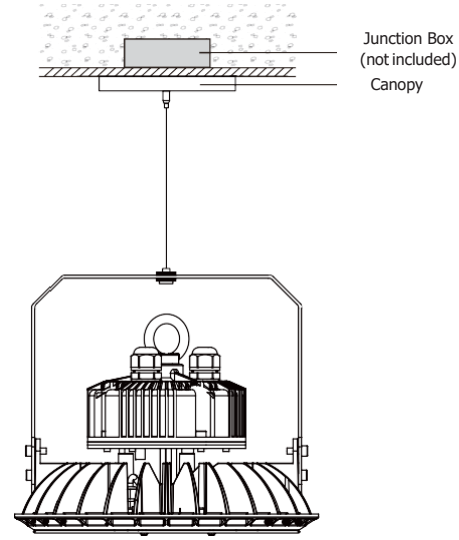

- Standard 0-10V: dims to 10%

Housing

- Diameter: Ø9.8"
- Height: 8.3
- Material: High Pressure Die-Cast Aluminum, PC
- Weight: 6.17 lbs

Mounting

- Stem 2ft or 4ft; 45° Swivel Canopy Included
- Adjustable Aircraft Cable 10ft

Dext Mini 10 - Standard

Dimensions

Mounting Options

Stem

Adjustable Aircraft Cable