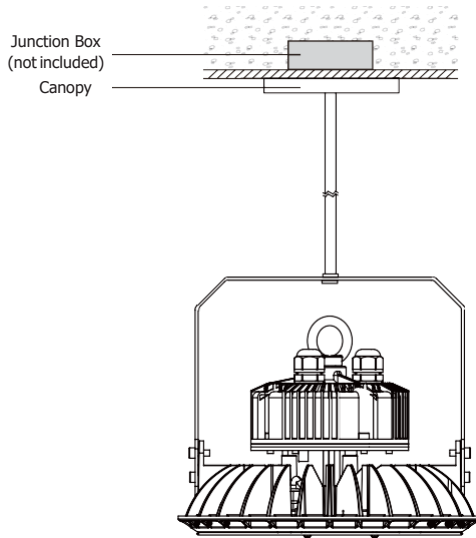

- Standard 0-10V: dims to 10%

Housing

- Diameter: Ø9.8"
- Height: 8.3
- Material: High Pressure Die-Cast Aluminum, PC
- Weight: 6.17 lbs

Mounting

- Stem 2ft or 4ft; 45° Swivel Canopy Included
- Adjustable Aircraft Cable 10ft

Delivered Lumens*

Wattage	80W	100W
CCT	Beam Angle: 60°	
5000K	8560 lm	10500 lm
4000K	8350 lm	10250 lm
3000K	8130 lm	10000 lm

*Tolerance 8%

Current Consumption

Wattage \ Volt	120V	277V
80W	0.79A	0.35A
100W	1.99A	0.43A

Dimensions

Mounting Options

Stem

Adjustable Aircraft Cable