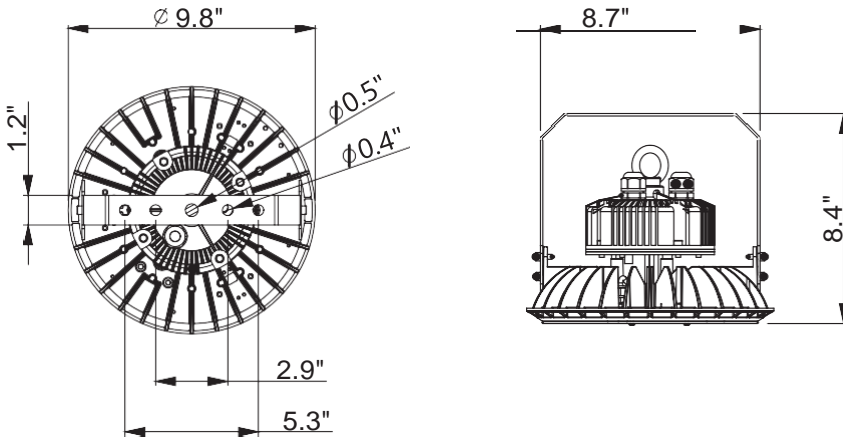

- Standard 0-10V: dims to 10%

Housing

- Diameter: Ø9.8"
- Height: 8.3
- Material: High Pressure Die-Cast Aluminum, PC
- Weight: 6.17 lbs

Mounting

- Stem 2ft or 4ft; 45° Swivel Canopy Included
- Adjustable Aircraft Cable 10ft

Delivered Lumens*

Wattage	80W	100W
CCT	Beam Angle: 60°	
5000K	8560 lm	10500 lm
4000K	8350 lm	10250 lm
3000K	8130 lm	10000 lm

*Tolerance 8%

Current Consumption

Wattage \ Volt	120V	277V
80W	0.79A	0.35A
100W	1.99A	0.43A

Dimensions

Mounting Options

Stem

Adjustable Aircraft Cable