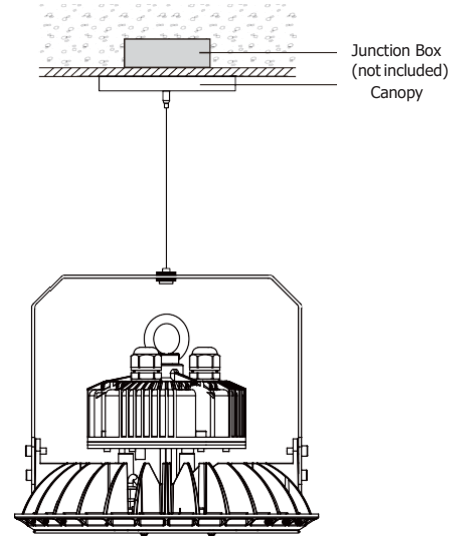

- Standard 0-10V: dims to 10%

Housing

- Diameter: Ø9.8"
- Height: 8.3
- Material: High Pressure Die-Cast Aluminum, PC
- Weight: 6.17 lbs

Mounting

- Stem 2ft or 4ft; 45° Swivel Canopy Included
- Adjustable Aircraft Cable 10ft

Delivered Lumens*

Wattage	80W	100W
CCT	Beam Angle: 60°	
5000K	8560 lm	10500 lm
4000K	8350 lm	10250 lm
3000K	8130 lm	10000 lm

*Tolerance 8%

Current Consumption

Wattage \ Volt	120V	277V
80W	0.79A	0.35A
100W	1.99A	0.43A

Dimensions

Mounting Options

Stem

Adjustable Aircraft Cable