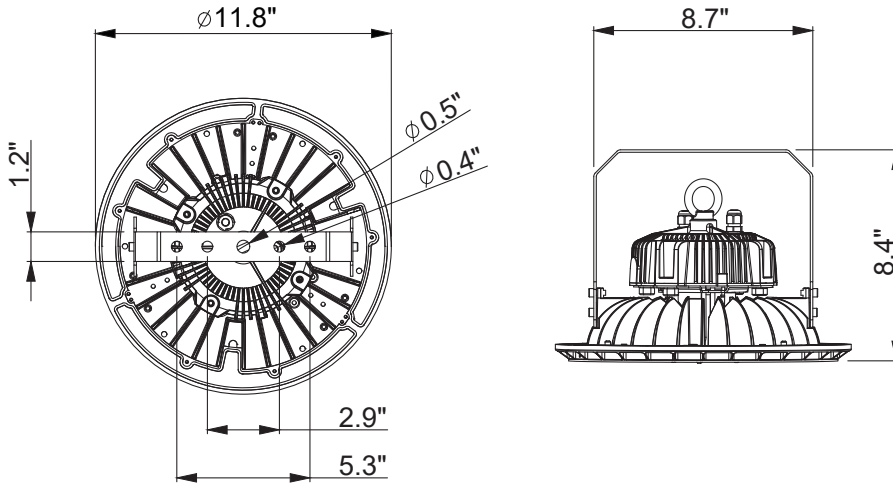

### Housing

- Diameter: Ø11.8"
- Height: 5.6"
- Material: High Pressure Die-Cast Aluminum, PC
- Weight: 8.37lbs

## Delivered Lumens\*

Wattage \ CCT	120W	150W
	Beam Angle: 60°	
5000K	12840 lm	15750 lm
4000K	12520 lm	15380 lm
3000K	12200 lm	15000 lm

\*Tolerance ±8%

## Dimensions