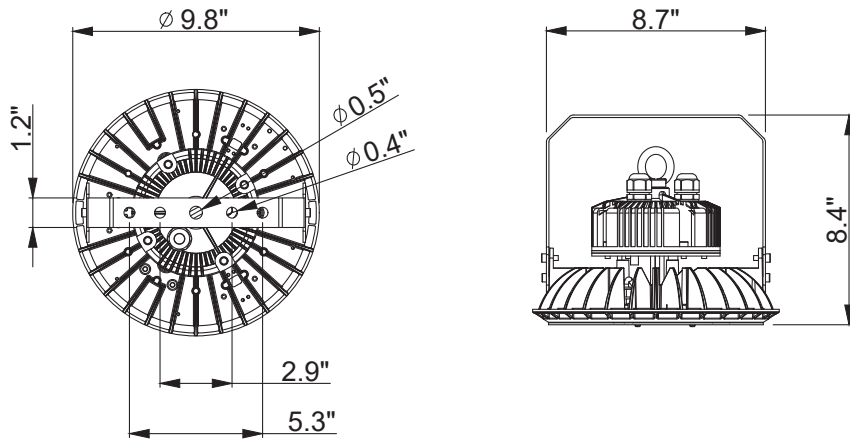

- Standard 0-10V: dims to 10%

Housing

- Diameter: Ø9.8"
- Height: 8.3"
- Material: High Pressure Die-Cast Aluminum, PC
- Weight: 6.17lbs

Mounting

- Stem 2ft or 4ft; 45° Swivel Canopy Included
- Adjustable Aircraft Cable 10ft

Delivered Lumens*

CCT	Wattage	
	80W	100W
	Beam Angle: 60°	
5000K	8560 lm	10500 lm
4000K	8350 lm	10250 lm
3000K	8130 lm	10000 lm

*Tolerance ±8%

Current Consumption

Wattage	Volt	
	120V	277V
80W	0.79A	0.35A
100W	1.99A	0.43A

Dext Mini 10 - Standard & Outdoor/Natatorium

Dimensions

Mounting Options