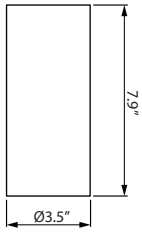

Housing

- Diameter: 3.5" (86mm)
- Height: 7.9" (200mm)
- Material: Aluminum
- Weight: 2.9 lbs

Mounting

- Surface Mount
- Stem 2ft or 4ft
- Power Line Mount 2ft, 4ft, 6ft, 8ft, 10ft
- Cord Mount 10ft
- Wall Mount

¹Please factor in change in lumen output of -30%.
²Please factor in change in lumen output of -15%.

ADVANCED HIGH CEILING
DOT 3.5 - Warm Dim

Dimensions

Current Consumption

Wattage	Volt	
	120V	277V
15W	0.14A	0.06A
25W	0.24A	0.11A