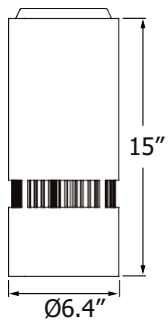

- **Standard 0-10V:** dims to 10%

Housing

- Diameter: 6.4" (164mm)
- Height: 15" (381mm)
- Material: Aluminum
- Weight: 19.8 lbs

Mounting

- Surface Mount
- Wall Mount
- Stem 2ft or 4ft
- Adjustable Cable 10ft

Atria 6 - Outdoor/Natatorium

Delivered Lumens*

Wattage \ CCT	40W	60W	80W	100W
	Beam Angle: 40°			
4000K	3895 lm	6180 lm	7845 lm	9250 lm
3500K	3710 lm	5890 lm	7620 lm	9130 lm
3000K	3640 lm	5780 lm	7195 lm	8900 lm
2700K	3470 lm	5500 lm	6725 lm	8210 lm

*Tolerance±8%

Current Consumption

Wattage \ Volt	120V	277V
40W	0.37A	0.16A
60W	0.55A	0.24A
80W	0.73A	0.32A
100W	0.92A	0.40A

Dimensions

Mounting Options