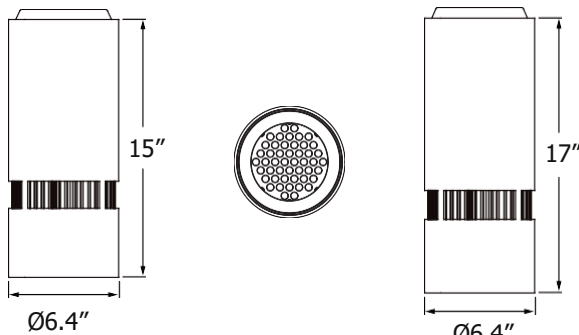

Atria 6 - Outdoor/Natatorium

Delivered Lumens*

Wattage \ CCT	40W	60W	80W	100W
	Beam Angle: 40°			
4000K	3895 lm	6180 lm	7845 lm	9250 lm
3500K	3710 lm	5890 lm	7620 lm	9130 lm
3000K	3640 lm	5780 lm	7195 lm	8900 lm
2700K	3470 lm	5500 lm	6725 lm	8210 lm

*Tolerance±8%

Current Consumption

Wattage \ Volt	120V	277V
40W	0.37A	0.16A
60W	0.55A	0.24A
80W	0.73A	0.32A
100W	0.92A	0.40A

Dimensions