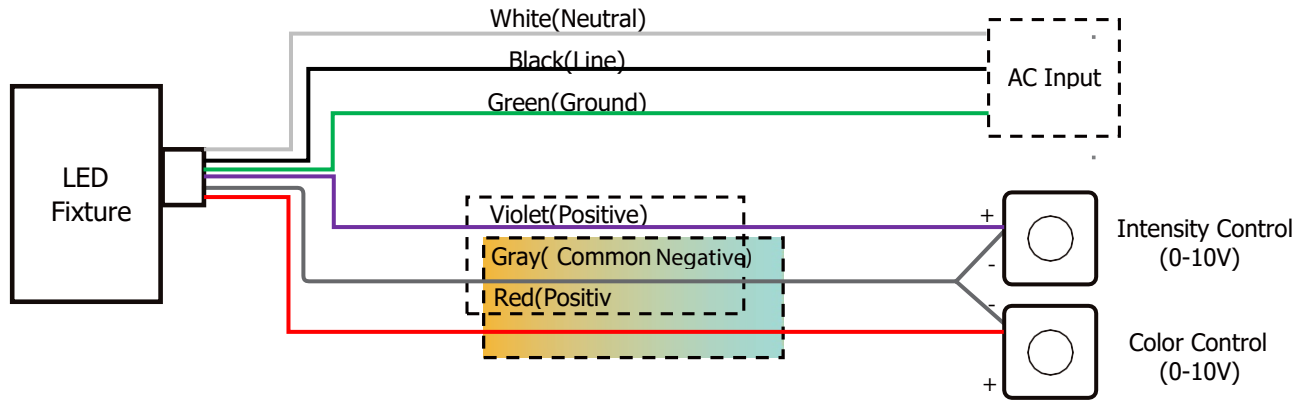

Atria 4 - Tunable White Version

Dimensions

Mounting Options

Atria 4 - Tunable White Version (ColorFlip™)

DMX Requirements*

Each Atria 4 DMX unit has TWO CHANNELS per fixture (1 to control intensity, 1 to control color).
 Fixture will be controlled by DMX number controlling intensity. We do not recommend more than 32 fixtures per DMX daisy chain.
 When placing order, please indicate DMX address (refer to DMX Address example below). DMX address will be listed on the back of each fixture.

Fixture	DMX Address	
	Intensity Control (ex. X)	Color Control (ex. X+1)
#1	1	2
#2	3	4
#3	5	6

The LED fixture provide RJ45 Socket or XLR socket to connect. (DMX cable NOT included.) The final fixture should be terminated by the use of DMX Terminator (by others).

Atria 4 - Tunable White Version (ColorFlip™)

Emergency Pack Lumen Output Table

CCT	2700K	3000K	4000K	5000K
Lumen	1640 lm	1760 lm	1890 lm	1950 lm

Remote Emergency Pack

Atria 4 - Tunable White Version (ColorFlip™)

Superior 0-10V Wiring Diagram

DMX Wiring Diagram