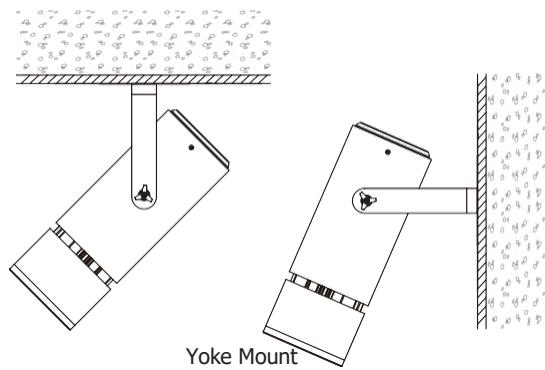

Atria 4 - Tunable White Version

Dimensions

Mounting Options

Atria 4 - Tunable White Version (ColorFlip™)

DMX Requirements*

Each Atria 4 DMX unit has TWO CHANNELS per fixture (1 to control intensity, 1 to control color).
Fixture will be controlled by DMX number controlling intensity. We do not recommend more than 32 fixtures per DMX daisy chain.
When placing order, please indicate DMX address (refer to DMX Address example below). DMX address will be listed on the back of each fixture.

Fixture	DMX Address	
	Intensity Control (ex. X)	Color Control (ex. X+1)
#1	1	2
#2	3	4
#3	5	6

The LED fixture provide RJ45 Socket or XLR socket to connect. (DMX cable NOT included.) The final fixture should be terminated by the use of DMX Terminator (by others).