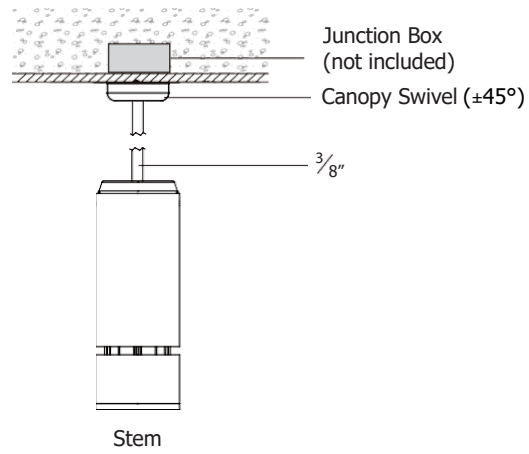

Atria 4 - Tunable White Version

Dimensions

Mounting Options

Atria 4 - Tunable White Version (ColorFlip™)

DMX Requirements*

Each Atria 4 DMX unit has TWO CHANNELS per fixture (1 to control intensity, 1 to control color).
Fixture will be controlled by DMX number controlling intensity. We do not recommend more than 32 fixtures per DMX daisy chain.
When placing order, please indicate DMX address (refer to DMX Address example below). DMX address will be listed on the back of each fixture.

Fixture	DMX Address	
	Intensity Control (ex. X)	Color Control (ex. X+1)
#1	1	2
#2	3	4
#3	5	6

The LED fixture provide RJ45 Socket or XLR socket to connect. (DMX cable NOT included.) The final fixture should be terminated by the use of DMX Terminator (by others).