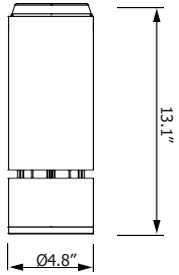

Atria 4 - Tunable White Version

Dimensions