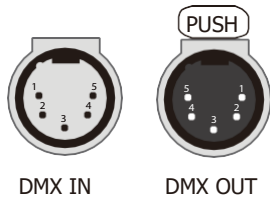

Beam Angle	Finish	Rim Finish	Mounting	Accessories
40 40°	BLK Black	 STD Without Ring	SUM Surface Mount	DF* Diffuser
60 60°	WHT White		ST2 Stem 2ft	EMP Remote Emergency Pack
WD* WIDE			ST4 Stem 4ft	
		 GLR Glowing Ring	AD10 Adjustable Cable 10ft	
			YKM Yoke Mount	
*Please factor in -20% change in lumen output with diffuser				*Please factor in change in lumen output with diffuser (-20% with WD; -12% with other degrees).

Atria 4 - Tunable White Version

Dimensions

Mounting Options

Atria 4 - Tunable White Version (ColorFlip™)

DMX Requirements*

Each Atria 4 DMX unit has TWO CHANNELS per fixture (1 to control intensity, 1 to control color).
 Fixture will be controlled by DMX number controlling intensity. We do not recommend more than 32 fixtures per DMX daisy chain.
 When placing order, please indicate DMX address (refer to DMX Address example below). DMX address will be listed on the back of each fixture.

Fixture	DMX Address	
	Intensity Control (ex. X)	Color Control (ex. X+1)
#1	1	2
#2	3	4
#3	5	6

The LED fixture provide RJ45 Socket or XLR socket to connect. (DMX cable NOT included.) The final fixture should be terminated by the use of DMX Terminator (by others).

RJ45 Sockets

DMX IN DMX OUT

XLR Sockets

CONNECTION	RJ45 (CAT5e)	5-PIN XLR
Common	WHITE/BROWN(PIN7) & BROWN(PIN 8)	PIN 1
Signal -	ORANGE(PIN 2)	PIN 2
Signal +	WHITE/ORANGE(PIN 1)	PIN 3
Spare	-	PIN 4
Spare	-	PIN 5