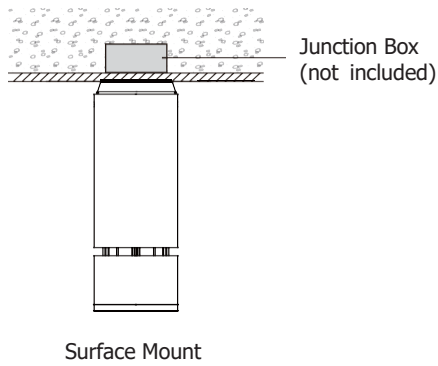

Atria 4 - Tunable White Version

Dimensions

Mounting Options

Atria 4 - Tunable White Version (ColorFlip™)

DMX Requirements*

Each Atria 4 DMX unit has TWO CHANNELS per fixture (1 to control intensity, 1 to control color).
Fixture will be controlled by DMX number controlling intensity. We do not recommend more than 32 fixtures per DMX daisy chain.
When placing order, please indicate DMX address (refer to DMX Address example below). DMX address will be listed on the back of each fixture.

Fixture	DMX Address	
	Intensity Control (ex. X)	Color Control (ex. X+1)
#1	1	2
#2	3	4
#3	5	6

The LED fixture provide RJ45 Socket or XLR socket to connect. (DMX cable NOT included.) The final fixture should be terminated by the use of DMX Terminator (by others).