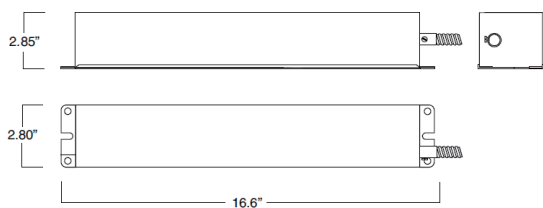

Atria 4 - Tunable White Version (ColorFlip™)

Emergency Pack Lumen Output Table

CCT	2700K	3000K	4000K	5000K
Lumen	1640 lm	1760 lm	1890 lm	1950 lm

Remote Emergency Pack