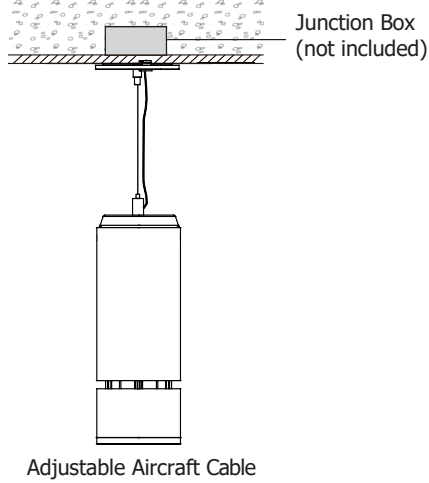

Atria 4 - Tunable White Version

Dimensions

Mounting Options

Atria 4 - Tunable White Version (ColorFlip™)

DMX Requirements*

Each Atria 4 DMX unit has TWO CHANNELS per fixture (1 to control intensity, 1 to control color).
Fixture will be controlled by DMX number controlling intensity. We do not recommend more than 32 fixtures per DMX daisy chain.
When placing order, please indicate DMX address (refer to DMX Address example below). DMX address will be listed on the back of each fixture.

Fixture	DMX Address	
	Intensity Control (ex. X)	Color Control (ex. X+1)
#1	1	2
#2	3	4
#3	5	6

The LED fixture provide RJ45 Socket or XLR socket to connect. (DMX cable NOT included.) The final fixture should be terminated by the use of DMX Terminator (by others).