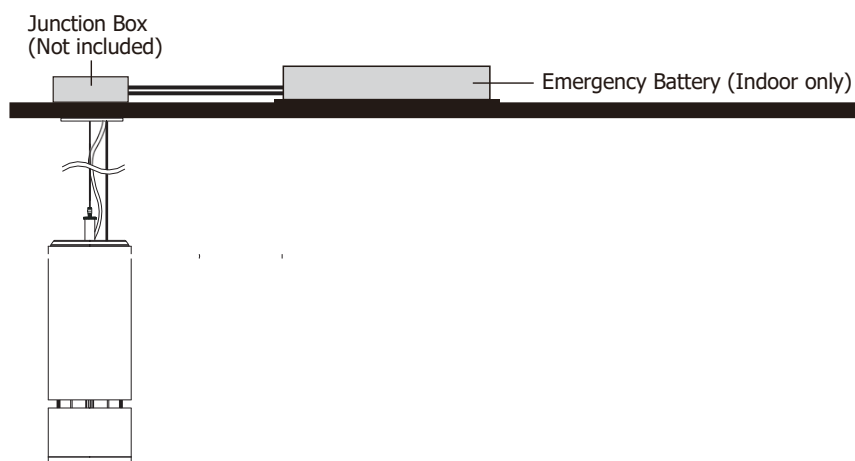

Atria 4 - Tunable White Version (ColorFlip™)

Emergency Pack Lumen Output Table

CCT	2700K	3000K	4000K	5000K
Lumen	1640 lm	1760 lm	1890 lm	1950 lm

Remote Emergency Pack