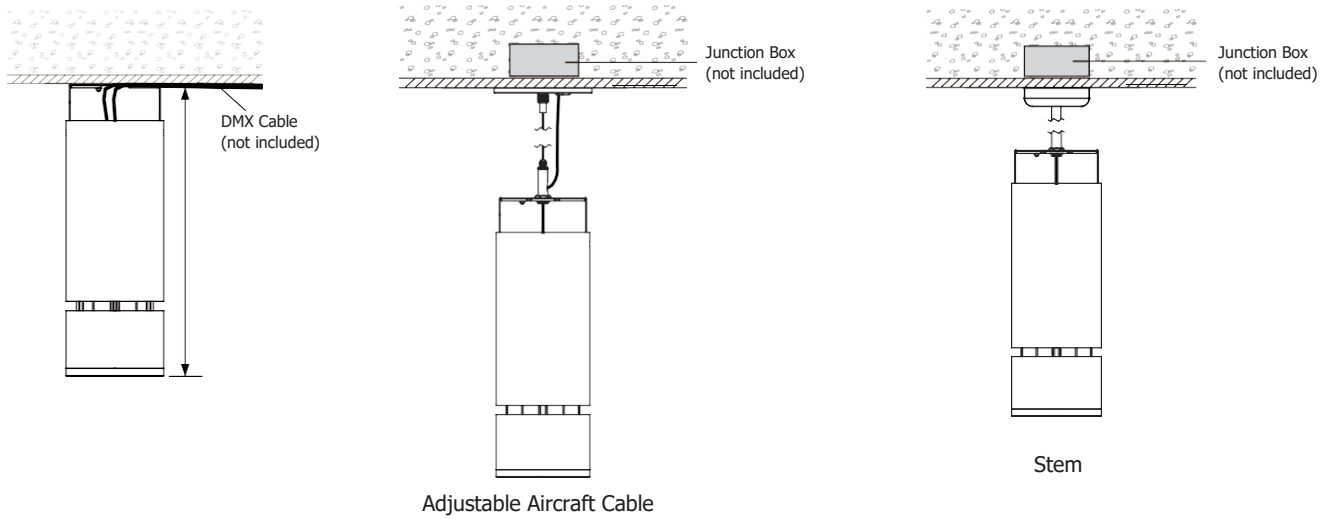

Atria 4 - Tunable White Version

Dimensions

Mounting Options

Atria 4 - Tunable White Version (ColorFlip™)

DMX Requirements*

Each Atria 4 DMX unit has TWO CHANNELS per fixture (1 to control intensity, 1 to control color).
 Fixture will be controlled by DMX number controlling intensity. We do not recommend more than 32 fixtures per DMX daisy chain.
 When placing order, please indicate DMX address (refer to DMX Address example below). DMX address will be listed on the back of each fixture.

Fixture	DMX Address	
	Intensity Control (ex. X)	Color Control (ex. X+1)
#1	1	2
#2	3	4
#3	5	6

The LED fixture provide RJ45 Socket or XLR socket to connect. (DMX cable NOT included.) The final fixture should be terminated by the use of DMX Terminator (by others).