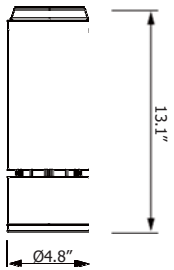

Atria 4 - Tunable White Version

Dimensions