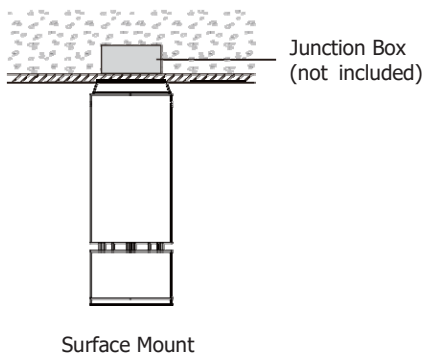

Atria 4 - Tunable White Version

Dimensions

Mounting Options

Atria 4 - Tunable White Version (ColorFlip™)

DMX Requirements*

Each Atria 4 DMX unit has TWO CHANNELS per fixture (1 to control intensity, 1 to control color).
Fixture will be controlled by DMX number controlling intensity. We do not recommend more than 32 fixtures per DMX daisy chain.
When placing order, please indicate DMX address (refer to DMX Address example below). DMX address will be listed on the back of each fixture.

Fixture	DMX Address	
	Intensity Control (ex. X)	Color Control (ex. X+1)
#1	1	2
#2	3	4
#3	5	6

The LED fixture provide RJ45 Socket or XLR socket to connect. (DMX cable NOT included.) The final fixture should be terminated by the use of DMX Terminator (by others).