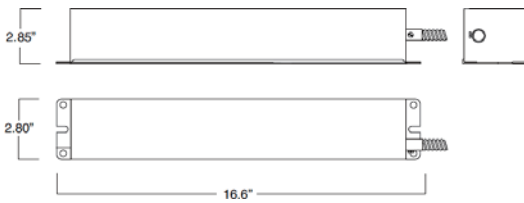

Emergency Pack Lumen Output Table

CCT	2700K	3000K	4000K	5000K
Lumen	1640 lm	1760 lm	1890 lm	1950 lm

Remote Emergency Pack