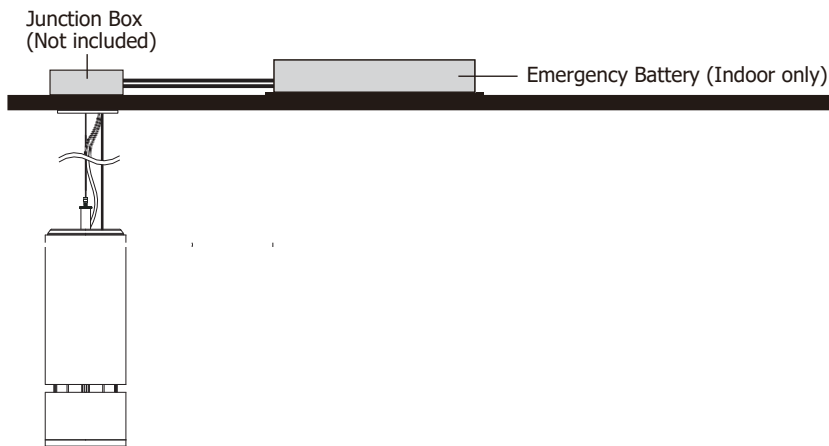

Emergency Pack Lumen Output Table

CCT	2700K	3000K	4000K	5000K
Lumen	1640 lm	1760 lm	1890 lm	1950 lm

Remote Emergency Pack