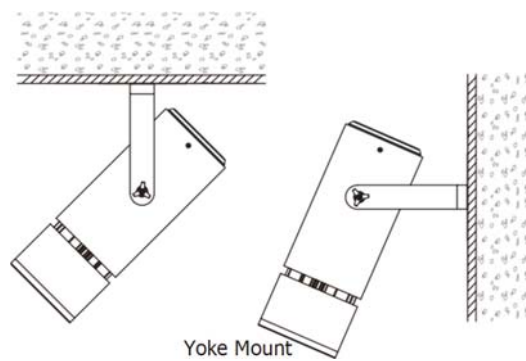

Atria 4 - Tunable White Version

Dimensions

Mounting Options

Atria 4 - Tunable White Version (ColorFlip™)

DMX Requirements*

Each Atria 4 DMX unit has TWO CHANNELS per fixture (1 to control intensity, 1 to control color).
Fixture will be controlled by DMX number controlling intensity. We do not recommend more than 32 fixtures per DMX daisy chain.
When placing order, please indicate DMX address (refer to DMX Address example below). DMX address will be listed on the back of each fixture.

Fixture	DMX Address	
	Intensity Control (ex. X)	Color Control (ex. X+1)
#1	1	2
#2	3	4
#3	5	6

The LED fixture provide RJ45 Socket or XLR socket to connect. (DMX cable NOT included.) The final fixture should be terminated by the use of DMX Terminator (by others).