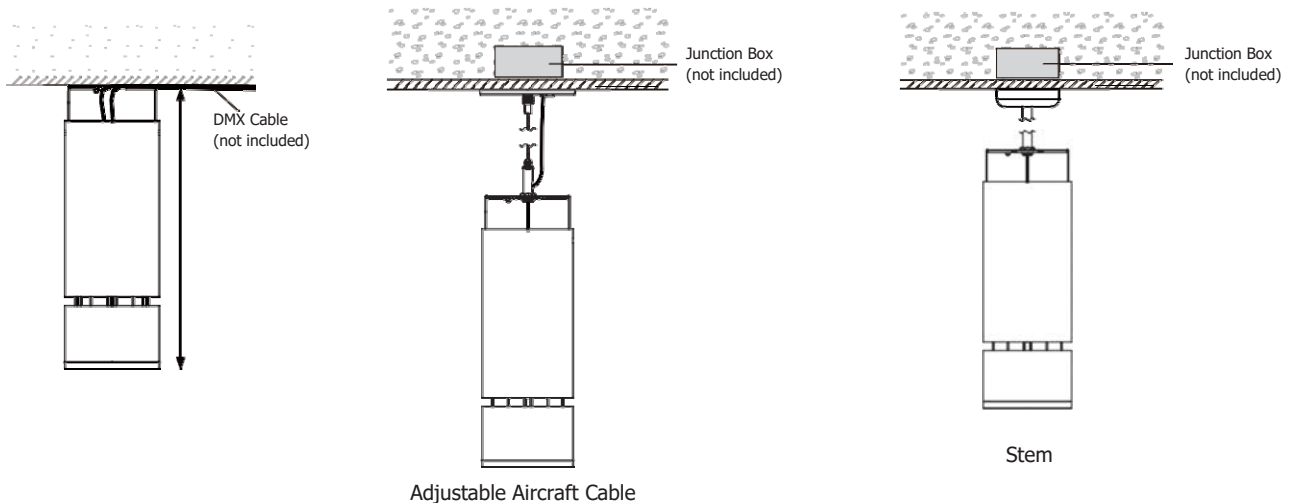

Atria 4 - Tunable White Version

Dimensions

Mounting Options

Atria 4 - Tunable White Version (ColorFlip™)

DMX Requirements*

Each Atria 4 DMX unit has TWO CHANNELS per fixture (1 to control intensity, 1 to control color).
 Fixture will be controlled by DMX number controlling intensity. We do not recommend more than 32 fixtures per DMX daisy chain.
 When placing order, please indicate DMX address (refer to DMX Address example below). DMX address will be listed on the back of each fixture.

Fixture	DMX Address	
	Intensity Control (ex. X)	Color Control (ex. X+1)
#1	1	2
#2	3	4
#3	5	6

The LED fixture provide RJ45 Socket or XLR socket to connect. (DMX cable NOT included.) The final fixture should be terminated by the use of DMX Terminator (by others).