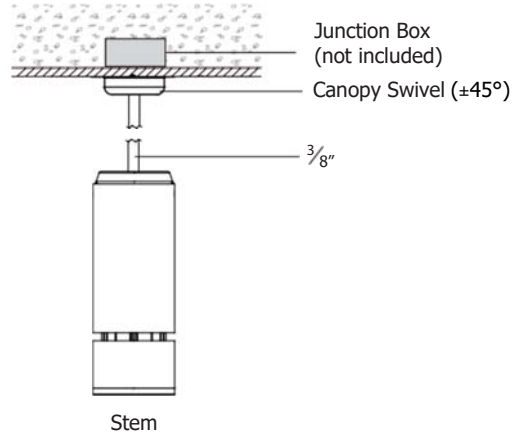

Atria 4 - Tunable White Version

Dimensions

Mounting Options

Atria 4 - Tunable White Version (ColorFlip™)

DMX Requirements*

Each Atria 4 DMX unit has TWO CHANNELS per fixture (1 to control intensity, 1 to control color).
Fixture will be controlled by DMX number controlling intensity. We do not recommend more than 32 fixtures per DMX daisy chain.
When placing order, please indicate DMX address (refer to DMX Address example below). DMX address will be listed on the back of each fixture.

Fixture	DMX Address	
	Intensity Control (ex. X)	Color Control (ex. X+1)
#1	1	2
#2	3	4
#3	5	6

The LED fixture provide RJ45 Socket or XLR socket to connect. (DMX cable NOT included.) The final fixture should be terminated by the use of DMX Terminator (by others).