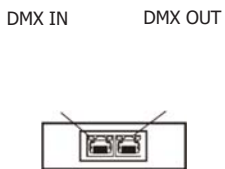

RJ45 Sockets