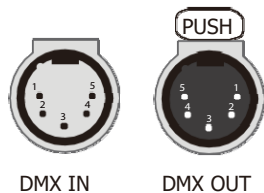

Beam Angle	Finish	Rim Finish	Mounting	Accessories
40 40°	BLK Black	 STD Without Ring	SUM Surface Mount	DF* Diffuser
60 60°	WHT White		ST2 Stem 2ft	EMP Remote Emergency Pack
WD* WIDE			ST4 Stem 4ft	
		 GLR Glowing Ring	AD10 Adjustable Cable 10ft	
			YKM Yoke Mount	
*Please factor in change in lumen output with diffuser(-20% with WD ; -12% with other degrees).				*Please factor in change in lumen output with diffuser (-20% with WD; -12% with other degrees).

Atria 4 - Tunable White Version

Dimensions

Mounting Options

Atria 4 - Tunable White Version (ColorFlip™)

DMX Requirements*

Each Atria 4 DMX unit has TWO CHANNELS per fixture (1 to control intensity, 1 to control color).
 Fixture will be controlled by DMX number controlling intensity. We do not recommend more than 32 fixtures per DMX daisy chain.
 When placing order, please indicate DMX address (refer to DMX Address example below). DMX address will be listed on the back of each fixture.

Fixture	DMX Address	
	Intensity Control (ex. X)	Color Control (ex. X+1)
#1	1	2
#2	3	4
#3	5	6

The LED fixture provide RJ45 Socket or XLR socket to connect. (DMX cable NOT included.) The final fixture should be terminated by the use of DMX Terminator (by others).

RJ45 Sockets

XLR Sockets

CONNECTION	RJ45 (CAT5e)	5-PIN XLR
Common	WHITE/BROWN(PIN7) & BROWN(PIN 8)	PIN 1
Signal -	ORANGE(PIN 2)	PIN 2
Signal +	WHITE/ORANGE(PIN 1)	PIN 3
Spare	-	PIN 4
Spare	-	PIN 5

Emergency Pack Lumen Output Table