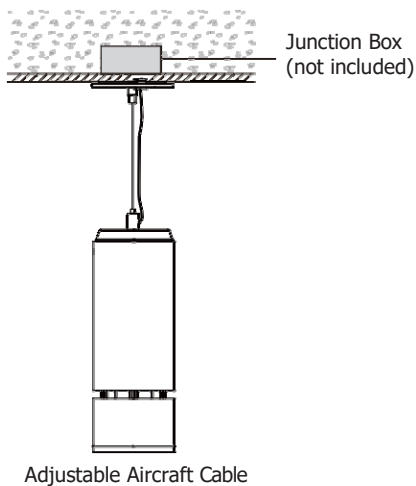

Atria 4 - Tunable White Version

Dimensions

Mounting Options

Atria 4 - Tunable White Version (ColorFlip™)

DMX Requirements*

Each Atria 4 DMX unit has TWO CHANNELS per fixture (1 to control intensity, 1 to control color).
Fixture will be controlled by DMX number controlling intensity. We do not recommend more than 32 fixtures per DMX daisy chain.
When placing order, please indicate DMX address (refer to DMX Address example below). DMX address will be listed on the back of each fixture.

Fixture	DMX Address	
	Intensity Control (ex. X)	Color Control (ex. X+1)
#1	1	2
#2	3	4
#3	5	6

The LED fixture provide RJ45 Socket or XLR socket to connect. (DMX cable NOT included.) The final fixture should be terminated by the use of DMX Terminator (by others).