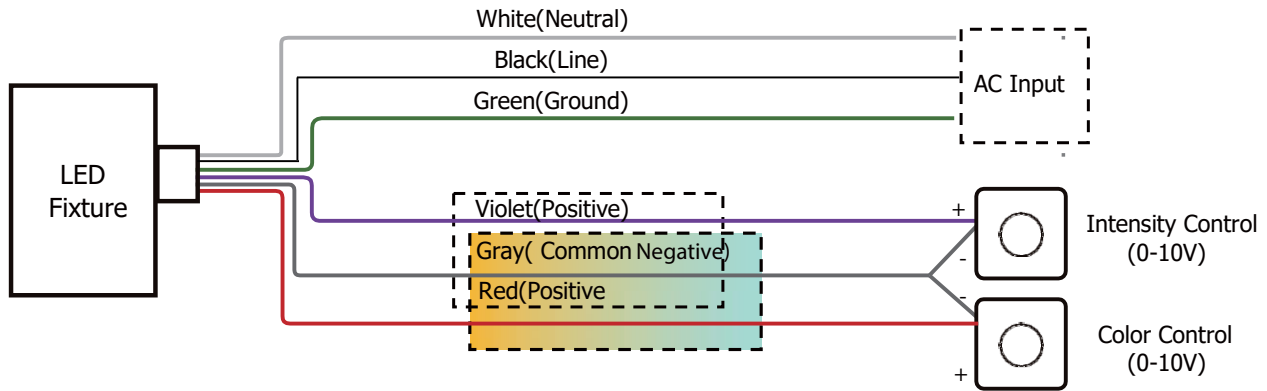

Atria 4 - Tunable White Version

Dimensions

Mounting Options

Atria 4 - Tunable White Version (ColorFlip™)

DMX Requirements*

Each Atria 4 DMX unit has TWO CHANNELS per fixture (1 to control intensity, 1 to control color).
 Fixture will be controlled by DMX number controlling intensity. We do not recommend more than 32 fixtures per DMX daisy chain.
 When placing order, please indicate DMX address (refer to DMX Address example below). DMX address will be listed on the back of each fixture.

Fixture	DMX Address	
	Intensity Control (ex. X)	Color Control (ex. X+1)
#1	1	2
#2	3	4
#3	5	6

The LED fixture provide RJ45 Socket or XLR socket to connect. (DMX cable NOT included.) The final fixture should be terminated by the use of DMX Terminator (by others).

RJ45 Sockets

XLR Sockets

CONNECTION	RJ45 (CAT5e)	5-PIN XLR
Common	WHITE/BROWN(PIN7) & BROWN(PIN 8)	PIN 1
Signal -	ORANGE(PIN 2)	PIN 2
Signal +	WHITE/ORANGE(PIN 1)	PIN 3
Spare	-	PIN 4
Spare	-	PIN 5

Emergency Pack Lumen Output Table

CCT	2700K	3000K	4000K	5000K
Lumen	1640 lm	1760 lm	1890 lm	1950 lm

Remote Emergency Pack

Atria 4 - Tunable White Version (ColorFlip™)

Superior 0-10V Wiring Diagram

DMX Wiring Diagram